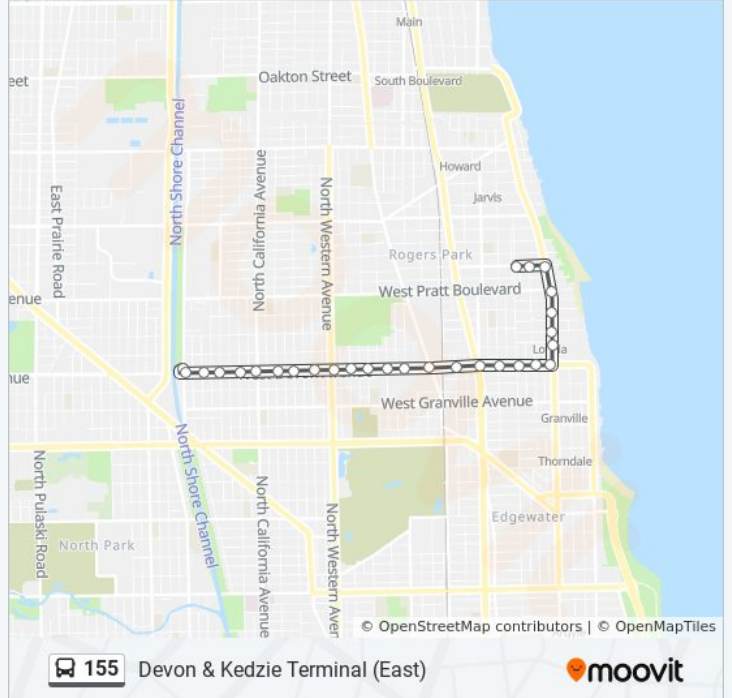

Use the Moovit App to find the closest 155 bus station near you and find out when is the next 155 bus arriving.

Direction: Devon & Kedzie Terminal (East)

28 stops

[VIEW LINE SCHEDULE](#)

- Morse & Glenwood (Red Line) (East)
- Morse & Lakewood (East)
- Morse & Sheridan (East)
- Sheridan & Pratt (South)
- Sheridan & North Shore (South)
- Sheridan & Loyola (Red Line) (South)
- Sheridan & Arthur (South)
- Devon & Sheridan (West)
- Devon & Lakewood (West)
- Devon & Glenwood (West)
- Devon & Greenview (West)
- Devon & Clark (West)
- Devon & Hermitage (West)
- Devon & Ridge (West)
- Devon & Damen (West)
- Devon & Hoyne (West)
- Devon & Leavitt (West)
- Devon & Oakley (West)
- Devon & Western (West)
- Devon & Campbell (West)
- Devon & Rockwell (West)

155 bus Info

Direction: Devon & Kedzie Terminal (East)

Stops: 28

Trip Duration: 23 min

Line Summary:

- Devon & Washtenaw (West)
- Devon & California (West)
- Devon & Francisco (West)
- Devon & Sacramento (West)
- Devon & Albany (West)
- Devon & Kedzie (West)
- Devon & Kedzie Terminal

Direction: Morse & Glenwood (Red Line) (East)

33 stops

[VIEW LINE SCHEDULE](#)

- Devon & Kedzie Terminal
- Devon & Kedzie (East)
- Devon & Albany (East)
- Devon & Sacramento (East)
- Devon & Francisco (East)
- Devon & California (East)
- Devon & Washtenaw (East)
- Devon & Rockwell (East)
- Devon & Campbell (East)
- Devon & Western (East)
- Devon & Oakley (East)
- Devon & Leavitt (East)
- Devon & Hoyne (East)
- Devon & Damen (East)
- Devon & Ridge (East)
- Devon & Hermitage (East)
- Devon & Clark (East)
- Devon & Greenview (East)

155 bus Info

Direction: Morse & Glenwood (Red Line) (East)

Stops: 33

Trip Duration: 29 min

Line Summary:

Devon & Glenwood (East)

Devon & Lakewood (East)

Devon & Magnolia (East)