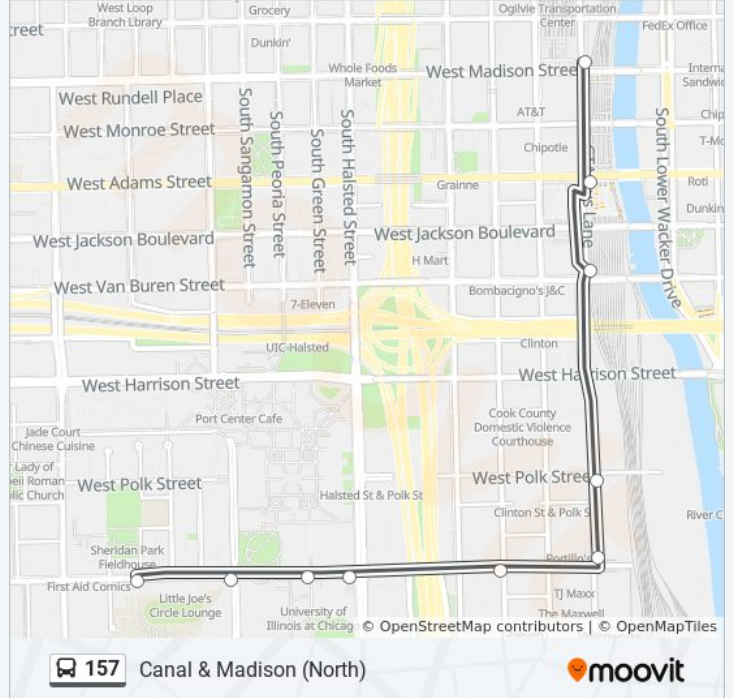

Use the Moovit App to find the closest 157 bus station near you and find out when is the next 157 bus arriving.

Direction: Canal & Madison (North)

10 stops

[VIEW LINE SCHEDULE](#)

- Taylor & Aberdeen (East)
- Taylor & Morgan (East)
- 900 W Taylor (East)
- Taylor & Halsted (East)
- Jefferson & Taylor (North)
- Jefferson & Polk (North)
- Jefferson & Harrison (North)
- Jefferson & Van Buren (North)
- Jefferson & Jackson (North)
- Canal & Madison (North)

157 bus Info

Direction: Canal & Madison (North)

Stops: 10

Trip Duration: 14 min

Line Summary:

Direction: Chestnut & Lake Shore Drive (East)

55 stops

[VIEW LINE SCHEDULE](#)

157 bus Info

Direction: Chestnut & Lake Shore Drive (East)

Stops: 55

Trip Duration: 66 min

Line Summary:

Polk & Damen (East)
Polk & Wolcott (East)
Polk & Wood (East)
Polk Pink Line Station (East)
Taylor & Marshfield (East)
Taylor & Ashland (East)
Taylor & Laflin (East)
Taylor & Loomis (East)
Taylor & Throop (East)
Taylor & Racine (East)
Taylor & Aberdeen (East)
Taylor & Morgan (East)
900 W Taylor (East)
Taylor & Halsted (East)
Jefferson & Taylor (North)
Jefferson & Polk (North)
Jefferson & Harrison (North)
Jefferson & Van Buren (North)
Jefferson & Jackson (North)
Canal & Madison (North)
Washington & Franklin (East)
Washington & LaSalle (East)
Washington & Clark/Dearborn (East)
Washington & State (East)
Michigan & Randolph (North)
Michigan & South Water (North)
Michigan (Lower) & E. Wacker (North)
Michigan & Hubbard (Tribune Bldg.)
Michigan & Grand (North)
Ohio & St. Clair (East)
Fairbanks & Erie (North)
Fairbanks & Superior (North)
Chicago & Mies Van Der Rohe (West)

- Mies Van Der Rohe & Pearson (North)
- Mies Van Der Rohe & Delaware (North)
- Dewitt & Chestnut (South)
- Chestnut & Lake Shore Drive (East)

Direction: Pulaski Pink Line Station (West)

58 stops

[VIEW LINE SCHEDULE](#)