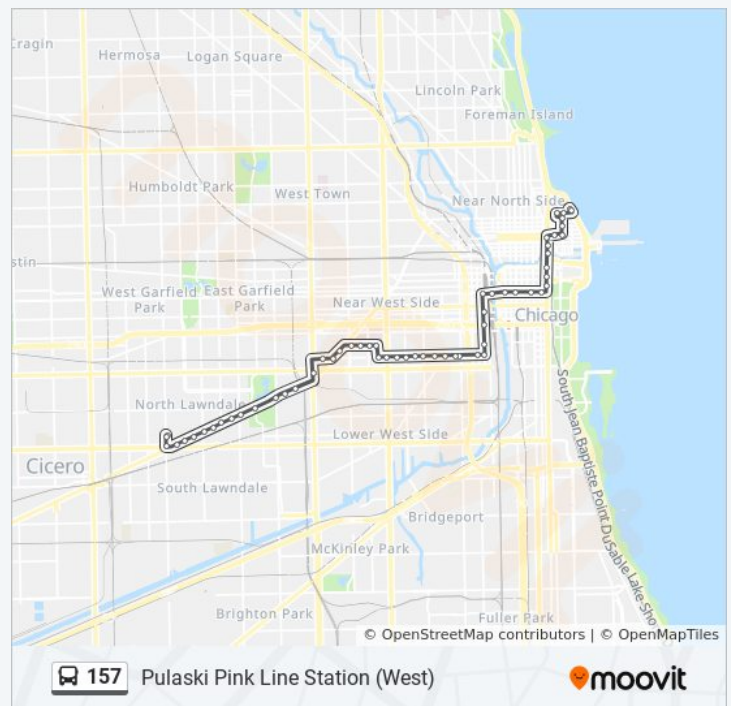

157 bus Info

Direction: Canal & Madison (North)

Stops: 10

Trip Duration: 14 min

Line Summary:

Direction: Chestnut & Lake Shore Drive (East)

55 stops

[VIEW LINE SCHEDULE](#)

- Mies Van Der Rohe & Pearson (North)
- Mies Van Der Rohe & Delaware (North)
- Dewitt & Chestnut (South)
- Chestnut & Lake Shore Drive (East)

Direction: Pulaski Pink Line Station (West)

58 stops

[VIEW LINE SCHEDULE](#)

- Chestnut & Lake Shore Drive (East)
- Lake Shore & Chestnut/Pearson (Se)
- Pearson & Dewitt (West)
- Pearson & Mies Van Der Rohe (West)
- Chicago & Fairbanks (East)
- Fairbanks & Huron (South)
- Ontario & Fairbanks (West)
- Ontario & St. Clair (West)
- Michigan & Ohio
- Michigan & Illinois (South)
- Michigan & Hubbard (Wrigley Bldg.) (South)
- Michigan & South Water (South)
- Michigan & Lake/Randolph (South)
- Michigan & Washington (South)
- Madison & Wabash (West)
- Madison & Dearborn/State (West)
- Madison & LaSalle (West)
- Madison & Franklin (West)
- Madison & Canal (West)
- Clinton & Madison (South)
- Clinton & Jackson (South)
- Clinton Blue Line Station (South)
- Clinton & Polk (South)
- Clinton & Taylor (South)
- Taylor & Jefferson (West)

157 bus Info

Direction: Pulaski Pink Line Station (West)

Stops: 58

Trip Duration: 66 min

Line Summary:

Taylor & Halsted (West)

900 W Taylor (West)

Taylor & Morgan (West)