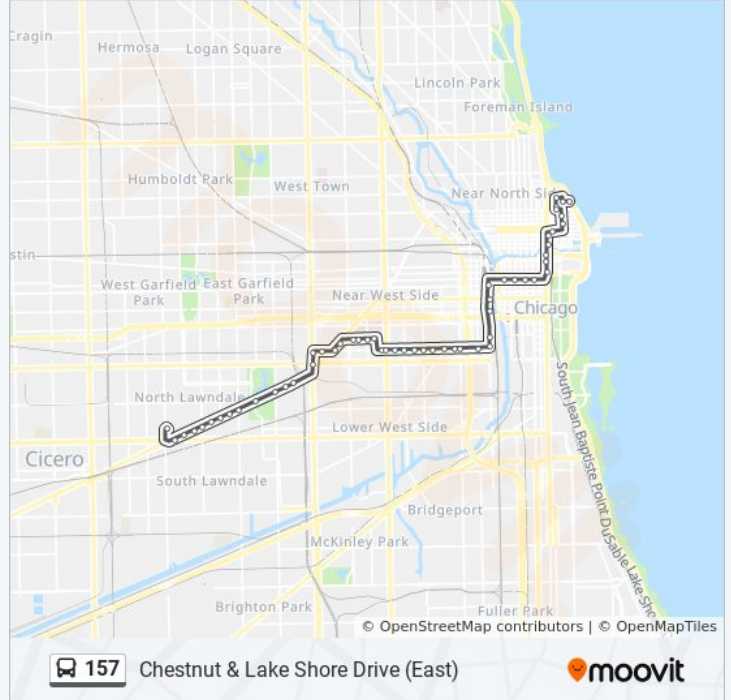

157 bus Info

Direction: Chestnut & Lake Shore Drive (East)

Stops: 55

Trip Duration: 66 min

Line Summary:

Polk & Damen (East)
Polk & Wolcott (East)
Polk & Wood (East)
Polk Pink Line Station (East)
Taylor & Marshfield (East)
Taylor & Ashland (East)
Taylor & Laflin (East)
Taylor & Loomis (East)
Taylor & Throop (East)
Taylor & Racine (East)
Taylor & Aberdeen (East)
Taylor & Morgan (East)
900 W Taylor (East)
Taylor & Halsted (East)
Jefferson & Taylor (North)
Jefferson & Polk (North)
Jefferson & Harrison (North)
Jefferson & Van Buren (North)
Jefferson & Jackson (North)
Canal & Madison (North)
Washington & Franklin (East)
Washington & LaSalle (East)
Washington & Clark/Dearborn (East)
Washington & State (East)
Michigan & Randolph (North)
Michigan & South Water (North)
Michigan (Lower) & E. Wacker (North)
Michigan & Hubbard (Tribune Bldg.)
Michigan & Grand (North)
Ohio & St. Clair (East)
Fairbanks & Erie (North)
Fairbanks & Superior (North)
Chicago & Mies Van Der Rohe (West)

- Mies Van Der Rohe & Pearson (North)
- Mies Van Der Rohe & Delaware (North)
- Dewitt & Chestnut (South)
- Chestnut & Lake Shore Drive (East)

Direction: Pulaski Pink Line Station (West)

58 stops

[VIEW LINE SCHEDULE](#)

- Chestnut & Lake Shore Drive (East)
- Lake Shore & Chestnut/Pearson (Se)
- Pearson & Dewitt (West)
- Pearson & Mies Van Der Rohe (West)
- Chicago & Fairbanks (East)
- Fairbanks & Huron (South)
- Ontario & Fairbanks (West)
- Ontario & St. Clair (West)
- Michigan & Ohio
- Michigan & Illinois (South)
- Michigan & Hubbard (Wrigley Bldg.) (South)
- Michigan & South Water (South)
- Michigan & Lake/Randolph (South)
- Michigan & Washington (South)
- Madison & Wabash (West)
- Madison & Dearborn/State (West)
- Madison & LaSalle (West)
- Madison & Franklin (West)
- Madison & Canal (West)
- Clinton & Madison (South)
- Clinton & Jackson (South)
- Clinton Blue Line Station (South)
- Clinton & Polk (South)
- Clinton & Taylor (South)
- Taylor & Jefferson (West)