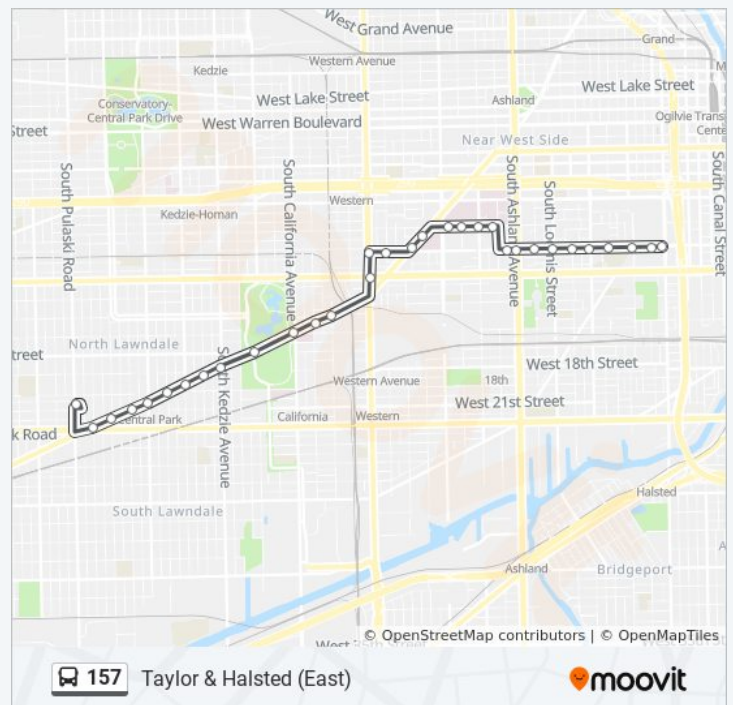

Ogden & Lawndale (Sw)

Ogden & Hamlin (Sw)

Ogden & Springfield (Sw)

Pulaski & Cermak (North)

Pulaski Pink Line Station (North)

Pulaski Pink Line Station (West)

Direction: Taylor & Halsted (East)

32 stops

Taylor & Oakley (East)

Ogden & Taylor (Ne)

2102 W Ogden (Ne)

Polk & Damen (East)

Polk & Wolcott (East)

Polk & Wood (East)

Polk Pink Line Station (East)

Taylor & Marshfield (East)

Taylor & Ashland (East)

Taylor & Laflin (East)

Taylor & Loomis (East)

Taylor & Throop (East)

Taylor & Racine (East)

Taylor & Aberdeen (East)

157 bus Time Schedule

Taylor & Halsted (East) Route Timetable:

157 bus Info

Direction: Taylor & Halsted (East)

Stops: 32

Trip Duration: 29 min

Line Summary:

Taylor & Morgan (East)

900 W Taylor (East)

Taylor & Halsted (East)