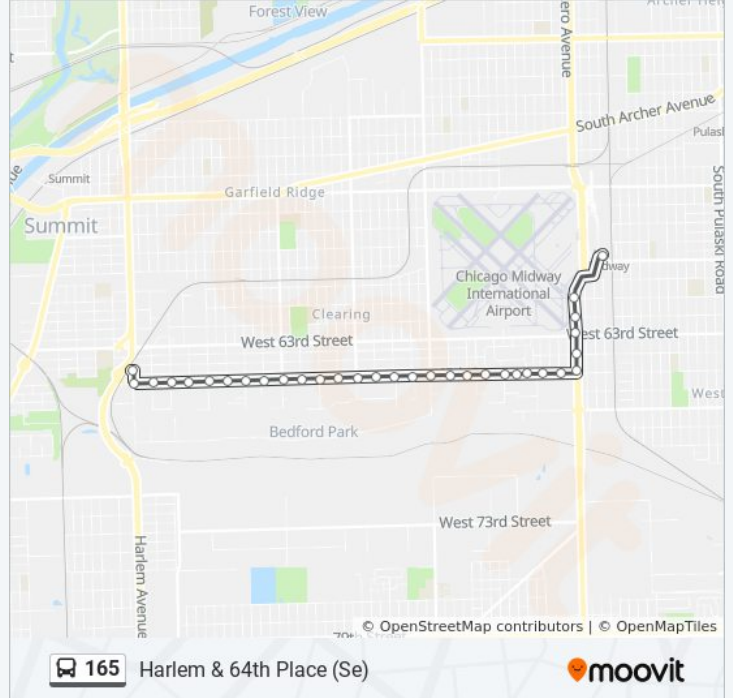

Direction: Harlem & 64th Place (Se)

32 stops

[VIEW LINE SCHEDULE](#)

- Midway Orange Line Station
- Cicero & 61st Street
- 6200 S Cicero
- Cicero/63rd
- Cicero & 64th Street (South)
- Cicero & 65th Street (South)
- 65th Street & Lamon (West)
- 65th Street & Lavergne (West)
- 65th Street & Leclair (West)
- 5133 W 65th Street (West)
- 65th Street & Laramie (West)
- 65th Street & Lockwood (West)
- 65th Street & Long (West)
- 65th Street & Linder (West)
- 65th Street & Central (West)
- 65th Street & Major (West)
- 65th Street & Menard (West)
- 65th Street & Mayfield (West)
- 65th Street & Austin (West)
- 65th Street & Meade (West)
- 65th Street & Melvina (West)
- 65th Street & Mobile (West)

165 bus Info

Direction: Harlem & 64th Place (Se)

Stops: 32

Trip Duration: 15 min

Line Summary:

- 65th Street & Narragansett (West)
- 65th Street & Natchez (West)
- 65th Street & Nashville (West)
- 65th Street & Normandy (West)
- 65th Street & Oak Park (West)
- 65th Street & New England (West)
- 65th Street & Sayre (West)
- 65th Street & Nottingham (West)
- 65th Street & Harlem (West)
- Harlem & 64th Place (Se)

Direction: Midway Orange Line Station (Sw)

30 stops

[VIEW LINE SCHEDULE](#)

- Harlem & 64th Place (Se)
- 65th Street & Harlem (East)
- 65th Street & Nottingham (East)
- 65th Street & Sayre (East)
- 6900 W 65th Street (East)
- 65th Street & Oak Park (East)
- 65th Street & Normandy (East)
- 65th Street & Nashville (East)
- 65th Street & Natchez (East)
- 65th Street & Narragansett (East)
- 65th Street & Mobile (East)
- 65th Street & Melvina (East)
- 65th Street & Meade (East)
- 65th Street & Austin (East)
- 65th Street & Mayfield (East)
- 65th Street & Menard (East)
- 65th Street & Major (East)
- 65th Street & Central (East)

165 bus Info

Direction: Midway Orange Line Station (Sw)

Stops: 30

Trip Duration: 16 min

Line Summary:

65th Street & Linder (East)

65th Street & Long (East)

65th Street & Lockwood (East)