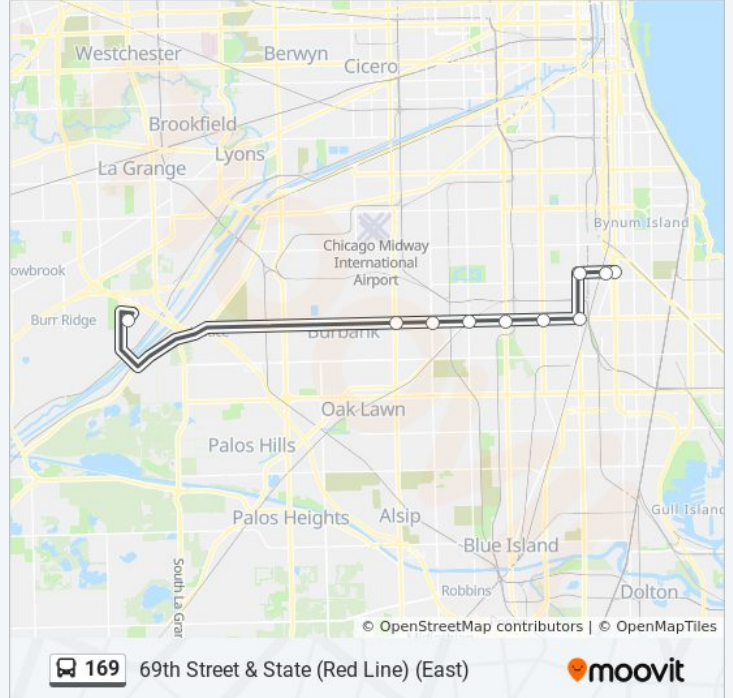

 169

69th Street & State (Red Line) (East)

[Get The App](#)

The 169 bus line (69th Street & State (Red Line) (East)) has 2 routes. For regular weekdays, their operation hours are:
 (1) 69th Street & State (Red Line) (East): 3:40 AM - 9:50 PM
 (2) Ups Facility Stop 2 (Ne): 2:34 AM - 8:53 PM
 Use the Moovit App to find the closest 169 bus station near you and find out when is the next 169 bus arriving.

Direction: 69th Street & State (Red Line) (East)

10 stops

[VIEW LINE SCHEDULE](#)

- Ups Facility Stop 2 (Ne)
- 79th Street & Cicero
- 79th Street & Pulaski (East)
- 79th Street & Kedzie (East)
- 79th Street & Western (East)
- 79th Street & Ashland (East)
- Halsted & 79th Street (North)
- Halsted & 69th Street (North)
- 69th Street & Wentworth (East)
- 69th Street & State (Red Line) (East)

169 bus Time Schedule

69th Street & State (Red Line) (East) Route
 Timetable:

Sunday	Not Operational
Monday	9:45 AM - 9:50 PM
Tuesday	3:40 AM - 9:50 PM
Wednesday	3:40 AM - 9:50 PM
Thursday	3:40 AM - 9:50 PM
Friday	3:40 AM - 9:50 PM
Saturday	3:40 AM

169 bus Info

Direction: 69th Street & State (Red Line) (East)
Stops: 10
Trip Duration: 45 min
Line Summary:

Direction: Ups Facility Stop 2 (Ne)

11 stops

[VIEW LINE SCHEDULE](#)

69th Street & State (Red Line) (East)