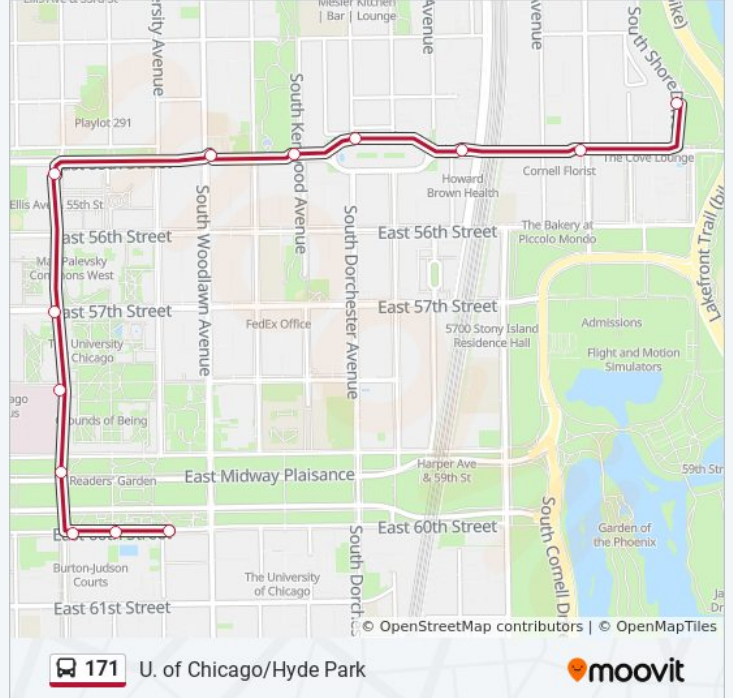

 171

U. of Chicago/Hyde Park

Get The App

The 171 bus line (U. of Chicago/Hyde Park) has 2 routes. For regular weekdays, their operation hours are:
 (1) 60th Street & University (East): 6:17 AM - 7:04 PM (2) Shoreland Dorm (South): 6:35 AM - 7:30 PM
 Use the Moovit App to find the closest 171 bus station near you and find out when is the next 171 bus arriving.

Direction: 60th Street & University (East)

13 stops

[VIEW LINE SCHEDULE](#)

- Shoreland Dorm (South)
- 55th Street & Hyde Park Blvd (West)
- 55th Street & Lake Park (West)
- 55th Street & Dorchester (West)
- 55th Street & Kenwood (West)
- 55th Street & Woodlawn (West)
- Ellis & 55th Street (South)
- Ellis & 57th Street (South)
- 5800 S Ellis (South)
- Ellis & Midway Plaisance (South)
- 60th Street & Ellis (East)
- 1111 East 60th Street (East)
- 60th Street & University (East)

171 bus Info

Direction: 60th Street & University (East)

Stops: 13

Trip Duration: 13 min

Line Summary:

Direction: Shoreland Dorm (South)

15 stops

[VIEW LINE SCHEDULE](#)

- 60th Street & University (East)
- 60th Street & Woodlawn (East)
- 60th Street & Kenwood (East)
- Dorchester & 60th Street (North)
- 59th Street & Kimbark (West)
- University & 57th Street (North)
- University & 55th Street (North)
- 55th Street & Woodlawn (East)
- 55th Street & Kenwood (East)
- 55th Street & Dorchester (East)
- 55th Street & Lake Park (East)
- S Hyde Park & 55th Street (North)
- S Hyde Park & 54th Street (North)
- S Hyde Park & 53rd Street (North)
- Shoreland Dorm (South)