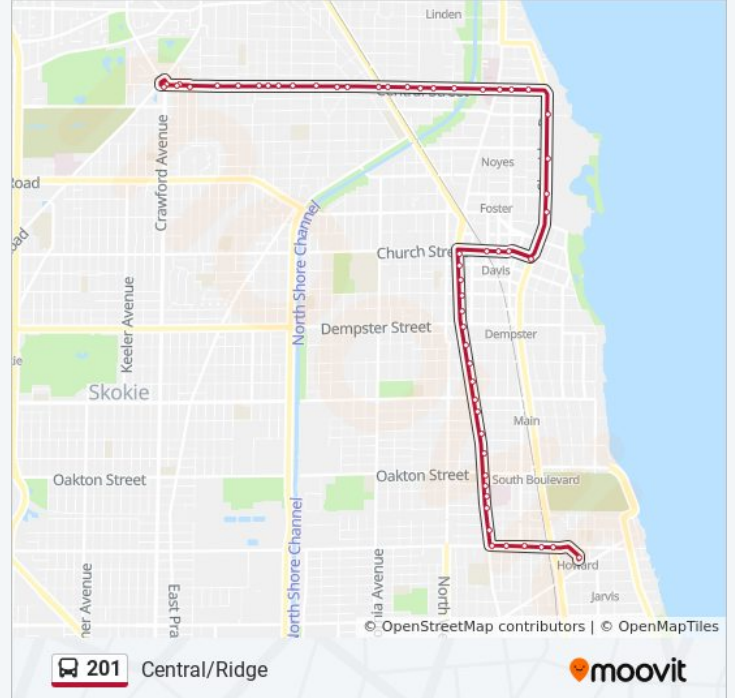

Central Street & Sherman

Central Street & Ridge

Central Street & Girard (Purple Line) (West)

Central Street & Asbury

Central Street & Jackson

Central Street & Ashland

Central Street & Eastwood

Central Street & Broadway/Poplar (West)

Central Street & Central Park

Central Street & Lawndale

Central Street & Prospect

Central Street & Crawford (West)

Central Street & Crawford

Central Street & Prospect

Direction: Old Orchard Mall - Macys (North)

56 stops

[VIEW LINE SCHEDULE](#)

- Paulina & Howard Terminal
- Howard & Chicago Avenue (West)
- Howard & Clyde
- Howard & Custer
- Howard & Ridge
- Ridge & Brummel
- Ridge & Mulford (North)
- Ridge & Hull Terrace
- Ridge & Austin
- Ridge & Oakton
- Ridge & Seward
- Ridge & Monroe
- Ridge & Washington
- Ridge & Main (North)
- Ridge & Lee
- Ridge & Greenleaf (North)
- Ridge & Crain
- Ridge & Dempster (North)
- Ridge & Greenwood
- Ridge & Lake
- Ridge & Grove (North)
- Ridge & Davis (North)
- Ridge & Church
- Church & Maple
- Church & Benson (East)
- Church & Sherman (East)
- Church & Chicago Avenue (East)
- Sheridan & Emerson (North)

Stops: 60

Trip Duration: 38 min

Line Summary:

Davis & Benson

Davis & Maple (West)

Davis / Oak

Ridge & Davis (South)

Ridge & Grove (South)