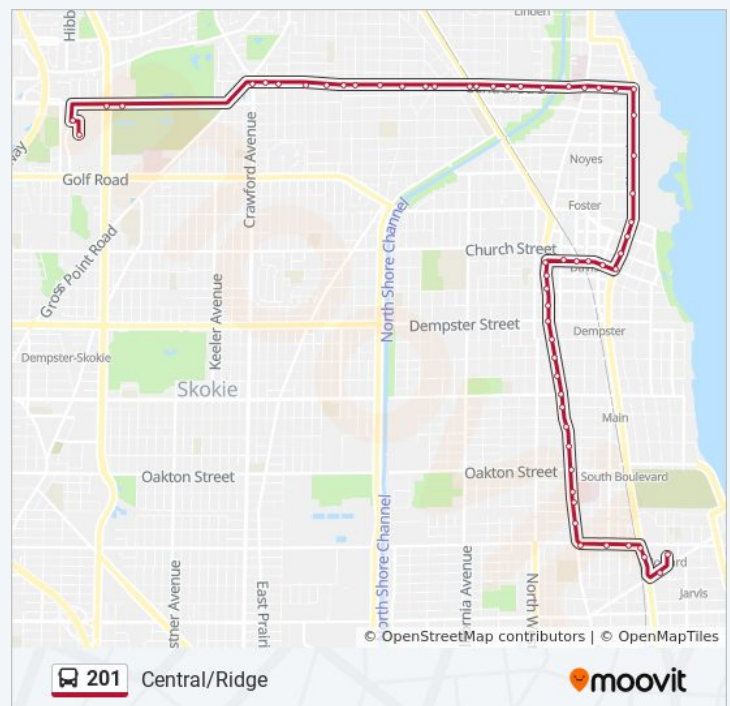

Central Street & Eastwood

Central Street & Ashland

Central Street & Jackson

Central Street & Asbury

Central Street & Girard (Purple Line)

Central Street & Ridge

Central Street & Sherman

Central & Orrington

Central & Sheridan

Sheridan & Lincoln

Sheridan & Haven (South)

Sheridan & Foster (South)

Chicago & Sheridan (South)

Chicago & Clark

Chicago Avenue & Church

Chicago Avenue & Davis

Davis & Orrington

Tuesday	5:34 AM - 8:01 PM
Wednesday	5:34 AM - 8:01 PM
Thursday	5:34 AM - 8:01 PM
Friday	5:34 AM - 8:01 PM
Saturday	8:55 AM - 7:22 PM

201 bus Info

Direction: Paulina & Howard Terminal (North)

Stops: 60

Trip Duration: 38 min

Line Summary:

Davis & Benson

Davis & Maple (West)

Davis / Oak

Ridge & Davis (South)

Ridge & Grove (South)