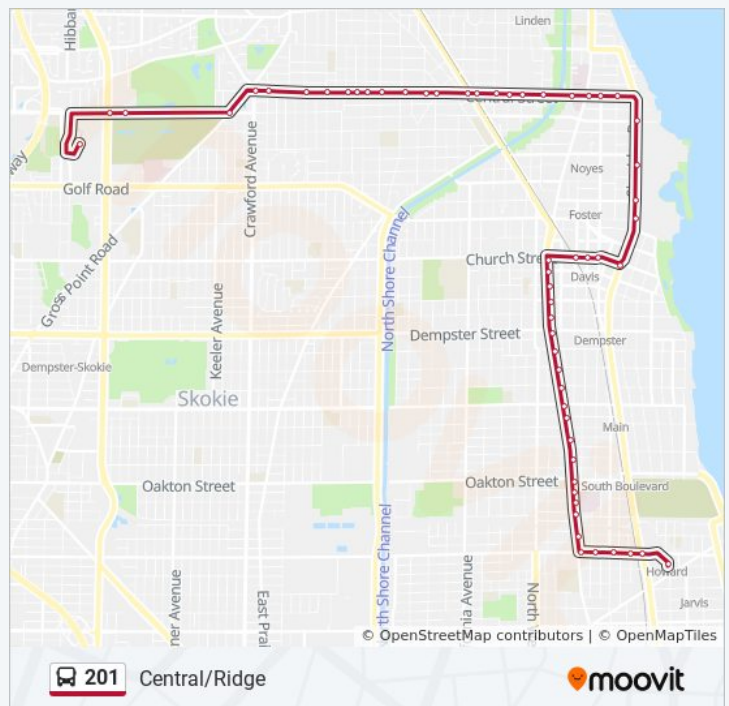

Central Street & Central Park

Central Street & Lawndale

Central Street & Prospect

Central Street & Crawford (West)

Central Street & Crawford

Central Street & Prospect

Direction: Old Orchard Mall - Macys (North)

56 stops

[VIEW LINE SCHEDULE](#)

- Paulina & Howard Terminal
- Howard & Chicago Avenue (West)
- Howard & Clyde
- Howard & Custer
- Howard & Ridge
- Ridge & Brummel
- Ridge & Mulford (North)
- Ridge & Hull Terrace
- Ridge & Austin
- Ridge & Oakton
- Ridge & Seward
- Ridge & Monroe
- Ridge & Washington
- Ridge & Main (North)
- Ridge & Lee
- Ridge & Greenleaf (North)
- Ridge & Crain
- Ridge & Dempster (North)
- Ridge & Greenwood
- Ridge & Lake
- Ridge & Grove (North)
- Ridge & Davis (North)
- Ridge & Church
- Church & Maple
- Church & Benson (East)
- Church & Sherman (East)
- Church & Chicago Avenue (East)
- Sheridan & Emerson (North)

201 bus Info

Direction: Old Orchard Mall - Macys (North)

Stops: 56

Trip Duration: 38 min

Line Summary:

Sheridan & Foster (North)
 Sheridan & Haven (North)
 Sheridan & Lincoln (North)
 Central & Orrington
 Central Street & Sherman
 Central Street & Ridge
 Central Street & Girard (Purple Line) (West)
 Central Street & Asbury
 Central Street & Jackson
 Central Street & Ashland
 Central Street & Eastwood
 Central Street & Broadway/Poplar (West)
 Central Street & Green Bay Rd (West)
 Central Street & Hartrey
 Central Street & Walnut
 Central Street & Mcdaniel
 Central Street & Bennett
 Central Street & Ewing
 Central Street & Reese
 Central Street & Lincolnwood
 Central Street & Central Park
 Central Street & Lawndale
 Central Street & Prospect
 Central Street & Crawford (West)
 Gross Point & Harrison
 Old Orchard Rd & Beverly (West)
 Old Orchard Rd & Skokie Blvd (West)
 Old Orchard Mall - Macy's

Stops: 60

Trip Duration: 38 min

Line Summary:

Davis & Benson

Davis & Maple (West)

Davis / Oak

Ridge & Davis (South)

Ridge & Grove (South)