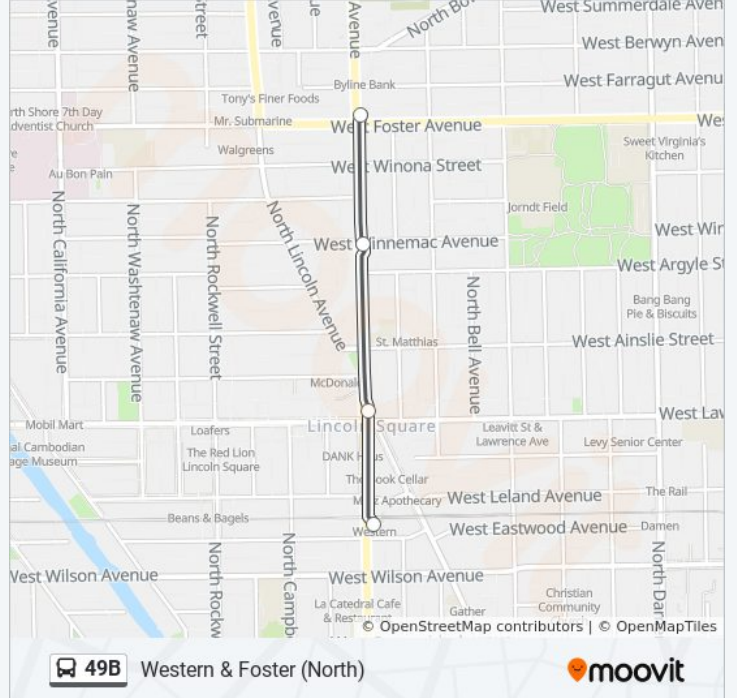

49B bus Info

Direction: Western & Birchwood Terminal (West)

Stops: 28

Trip Duration: 20 min

Line Summary:

Western & Morse (North)

Western & Lunt (North)

Western & Estes (North)

Western & Touhy (North)

Western & Chase (North)

Western & Jarvis (North)

Western & Birchwood (North)

Western & Birchwood Terminal (West)

Direction: Western & Foster (North)

4 stops

[VIEW LINE SCHEDULE](#)

Western Brown Line Station (West)

Western & Lawrence (North)

Western & Winnemac (North)

Western & Foster (North)

49B bus Time Schedule

Western & Foster (North) Route Timetable:

Sunday	12:37 AM - 12:57 AM
Monday	12:35 AM - 9:20 AM
Tuesday	12:34 AM - 9:20 AM
Wednesday	12:34 AM - 9:20 AM
Thursday	12:34 AM - 9:20 AM
Friday	12:34 AM - 9:20 AM
Saturday	12:34 AM - 12:55 AM

49B bus Info

Direction: Western & Foster (North)

Stops: 4

Trip Duration: 4 min

Line Summary:

Direction: Western & Foster (South)

25 stops

[VIEW LINE SCHEDULE](#)