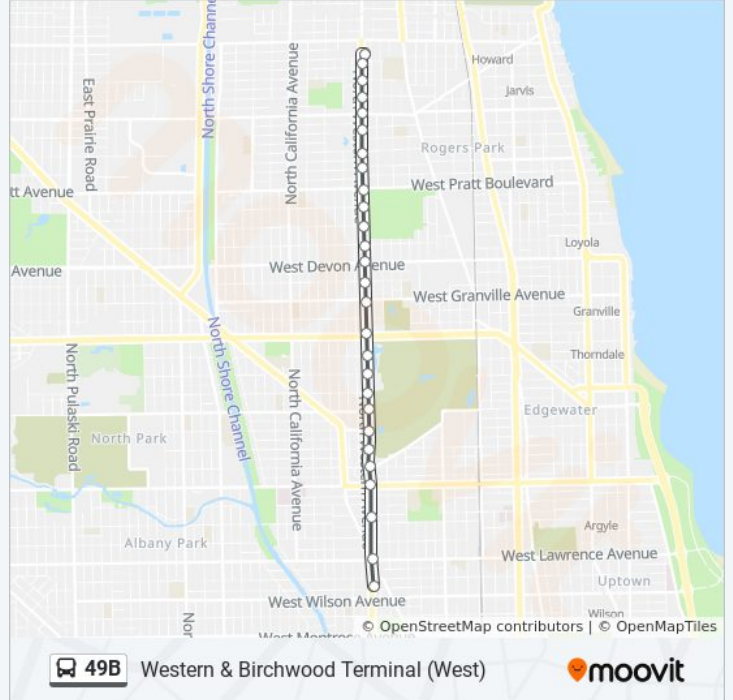

Direction: Western & Birchwood Terminal (West)

28 stops

[VIEW LINE SCHEDULE](#)

- Western Brown Line Station (West)
- Western & Lawrence (North)
- Western & Winnemac (North)
- Western & Foster (North)
- Western & Berwyn (North)
- Western & Balmoral (North)
- Western & Catalpa (North)
- Western & Bryn Mawr (North)
- Western & Hollywood (North)
- Western & Ardmore (North)
- Western & Thorndale (North)
- Western & Peterson (North)
- Western & Glenlake (North)
- Western & Granville (North)
- Western & Rosemont (North)
- Western & Devon (North)
- Western & Arthur (North)
- Western & Albion (North)
- Western & North Shore (North)
- Western & Pratt (North)

49B bus Time Schedule

Western & Birchwood Terminal (West) Route
 Timetable:

Sunday	12:20 AM - 11:57 PM
Monday	12:20 AM - 11:57 PM
Tuesday	12:20 AM - 11:57 PM
Wednesday	12:20 AM - 11:57 PM
Thursday	12:20 AM - 11:57 PM
Friday	12:20 AM - 11:57 PM
Saturday	12:20 AM - 11:59 PM

49B bus Info

Direction: Western & Birchwood Terminal (West)

Stops: 28

Trip Duration: 20 min

Line Summary:

Western & Morse (North)

Western & Lunt (North)

Western & Estes (North)

Western & Touhy (North)

Western & Chase (North)

Western & Jarvis (North)

Western & Birchwood (North)

Western & Birchwood Terminal (West)

Direction: Western & Foster (North)

4 stops

[VIEW LINE SCHEDULE](#)