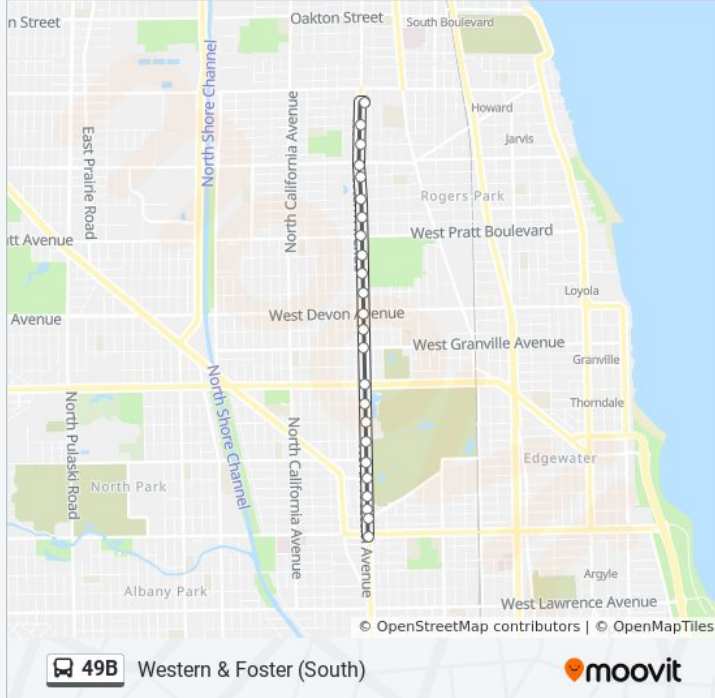

49B bus Time Schedule

Western & Foster (South) Route Timetable:

Sunday	6:08 PM - 10:11 PM
Monday	6:33 PM - 11:03 PM
Tuesday	6:33 PM - 11:03 PM
Wednesday	6:33 PM - 11:03 PM
Thursday	6:33 PM - 11:03 PM
Friday	6:33 PM - 11:03 PM
Saturday	10:04 PM - 11:41 PM

49B bus Info

Direction: Western & Foster (South)

Stops: 25

Trip Duration: 14 min

Line Summary:

Western & Hollywood (South)

Western & Bryn Mawr (South)

Western & Catalpa (South)

Western & Balmoral (South)

Western & Berwyn (South)

Western & Berwyn (South)

Western & Foster (South)

Direction: Western Brown Line Station (West)

29 stops

[VIEW LINE SCHEDULE](#)

Western & Birchwood Terminal (West)

Western & Jarvis (South)

Western & Chase (South)

Western & Touhy (South)

Western & Estes (South)

Western & Lunt (South)

Western & Morse (South)

Western & Pratt (South)

Western & North Shore (South)