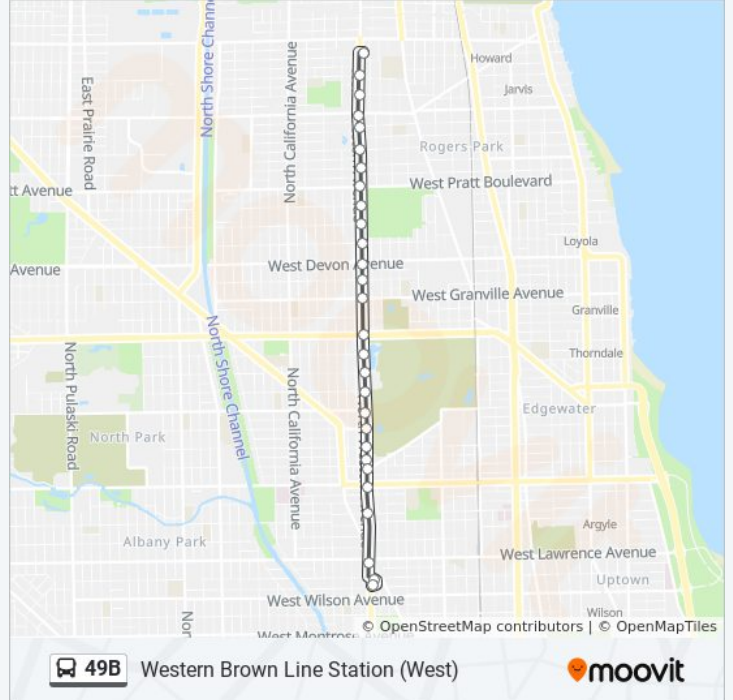

Western & Balmoral (South)

Western & Berwyn (South)

Western & Berwyn (South)

Western & Foster (South)

Direction: Western Brown Line Station (West)

29 stops

[VIEW LINE SCHEDULE](#)

Western & Birchwood Terminal (West)

Western & Ardmore (South)

49B bus Time Schedule

Western Brown Line Station (West) Route

Timetable:

Sunday	12:19 AM - 11:56 PM
Monday	12:18 AM - 11:56 PM
Tuesday	12:18 AM - 11:56 PM
Wednesday	12:18 AM - 11:56 PM
Thursday	12:18 AM - 11:56 PM
Friday	12:18 AM - 11:56 PM
Saturday	12:18 AM - 11:58 PM

49B bus Info

Direction: Western Brown Line Station (West)

Stops: 29

Trip Duration: 20 min

Line Summary:

Western & Hollywood (South)

Western & Bryn Mawr (South)

Western & Catalpa (South)

Western & Balmoral (South)

Western & Berwyn (South)

Western & Berwyn (South)

Western & Foster (South)

Western & Winnemac (South)

Western & Lawrence (South)

Leland & Western (Brown Line) (East)

Western Brown Line Station (West)