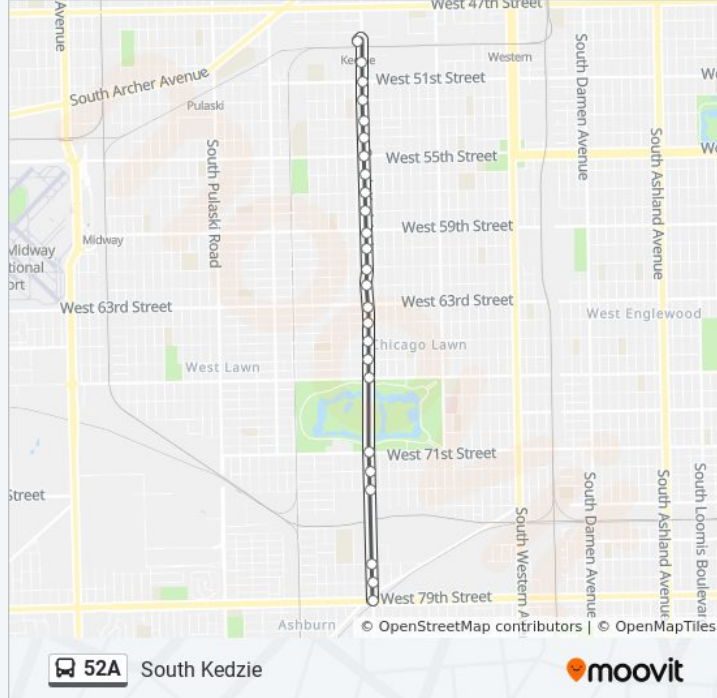

**52A bus Info**

**Direction:** Kedzie & 79th Street (South)

**Stops:** 25

**Trip Duration:** 15 min

**Line Summary:**

Kedzie & 63rd Street (South)

Kedzie & 64th Street (South)

Kedzie & 65th Street (South)

Kedzie & 66th Street (South)

Kedzie & Marquette Rd (South)

Kedzie & 71st Street (South)

Kedzie & 72nd Street (South)

Kedzie & 73rd Street (South)

Kedzie & 77th Street (South)

Kedzie & 78th Street (South)

Kedzie & 79th Street (South)

**Direction: Kedzie Orange Line Station (Ne)**

69 stops

[VIEW LINE SCHEDULE](#)

115th Street & Springfield Terminal (South)

115th Street & Hamlin (East)

115th Street & Lawndale (East)

115th Street & Central Park (East)

115th Street & St. Louis (East)

115th Street & Homan (East)

115th Street & Spaulding (East)

Kedzie & 115th Street (North)

Kedzie & 114th Street (North)

Kedzie & 113th Street (North)

Kedzie & 112th Street (North)