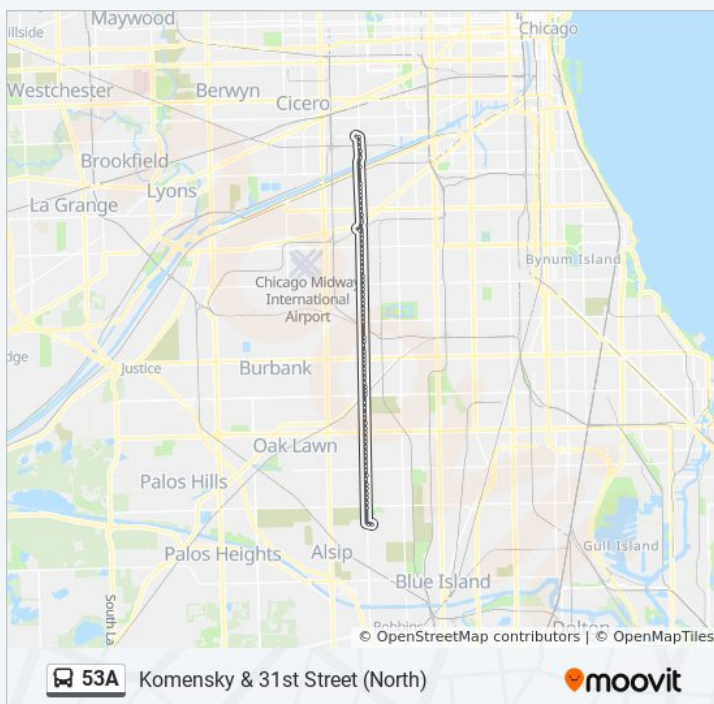

Pulaski & 107th Street (South)

- Pulaski & 109th Street (South)
- Pulaski & 109th Street (South)
- Pulaski & 110th Street (South)
- Pulaski & 111th Street (South)
- 115th Street & Pulaski (East)
- 115th Street & Springfield Terminal (South)

**Direction: Komensky & 31st Street (North)**

78 stops

[VIEW LINE SCHEDULE](#)

- 115th Street & Springfield Terminal (South)
- Pulaski & 115th Street (North)
- Pulaski & 111th Street (North)
- Pulaski & 110th Street (North)
- Pulaski & 109th Street (North)
- Pulaski & 108th Street (North)
- Pulaski & 107th Street (North)
- Pulaski & 106th Street (North)
- Pulaski & 105th Street (North)
- Pulaski & 104th Street (North)
- Pulaski & 103rd Street (North)
- Pulaski & 102nd Street (North)
- Pulaski & 101st Street (North)
- Pulaski & 100th Street (North)
- Pulaski & 99th Street (North)
- Pulaski & 98th Street (North)
- Pulaski & 97th Street (North)
- Pulaski & 96th Street (North)
- Pulaski & 95th Street (North)
- Pulaski & 94th Street (North)
- Pulaski & 93rd Street (North)
- Pulaski & 92nd Street (North)
- Pulaski & 91st Street (North)

**53A bus Time Schedule**

Komensky & 31st Street (North) Route Timetable:

Sunday	6:22 AM - 10:24 PM
Monday	3:45 AM - 11:25 PM
Tuesday	3:45 AM - 11:25 PM
Wednesday	3:45 AM - 11:25 PM
Thursday	3:45 AM - 11:25 PM
Friday	3:45 AM - 11:25 PM
Saturday	4:50 AM - 10:25 PM

**53A bus Info**

**Direction:** Komensky & 31st Street (North)

**Stops:** 78

**Trip Duration:** 46 min

**Line Summary:**

8900 S Pulaski (North)

Pulaski & Main (8800 South) (North)

Pulaski & 87th Street (North)