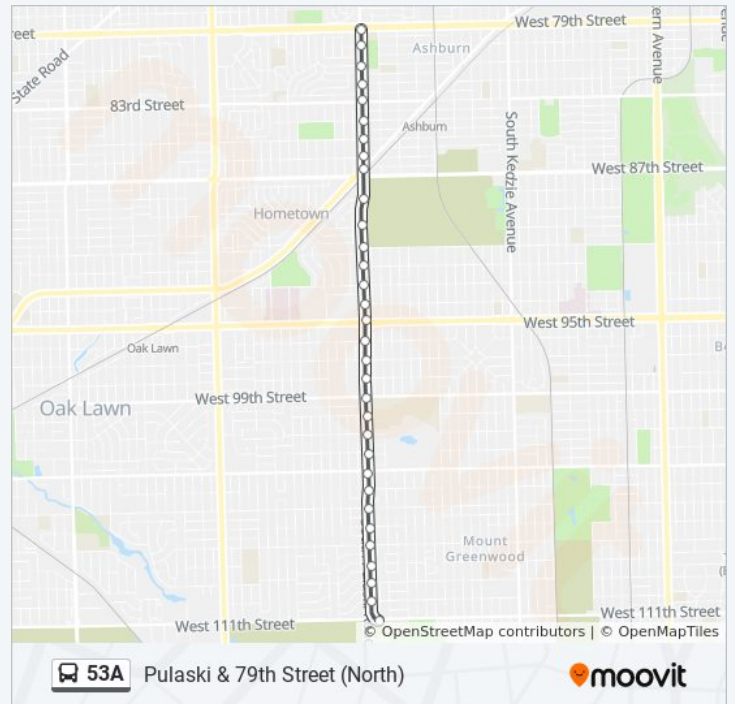

Pulaski & 82nd Street (North)

Pulaski & 81st Street (North)

8000 S Pulaski (North)

Pulaski & 79th Street (North)

### 53A bus Info

**Direction:** Pulaski & 79th Street (North)

**Stops:** 32

**Trip Duration:** 13 min

**Line Summary:**

### Direction: Pulaski & 79th Street (South)

44 stops

[VIEW LINE SCHEDULE](#)

Komensky & 31st Street (North)

31st Street & Pulaski (East)

Pulaski & 32nd Street (South)

Pulaski & 33rd Street (South)