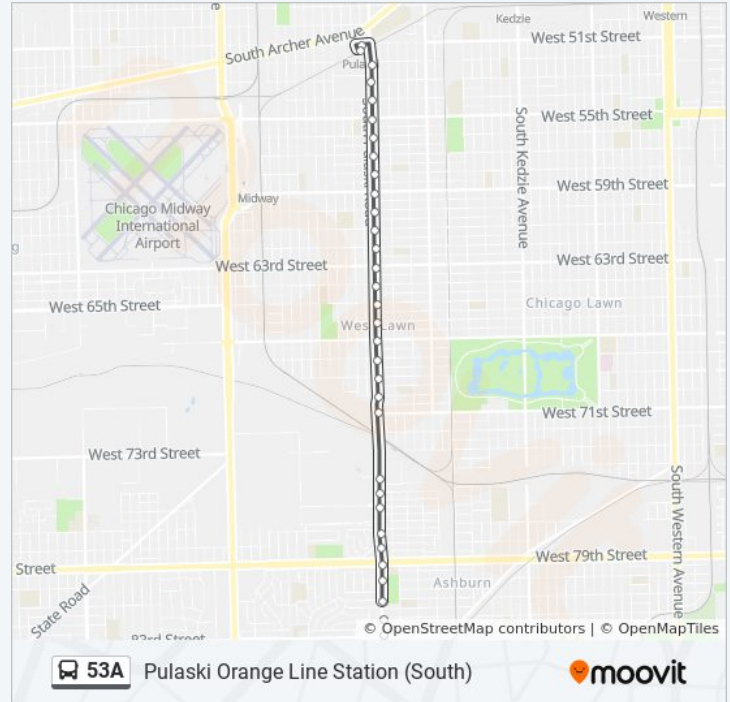

### 53A bus Info

**Direction:** Pulaski Orange Line Station (South)

**Stops:** 30

**Trip Duration:** 16 min

**Line Summary:**

Pulaski & 71st Street (North)

Pulaski & 70th Street (North)

Pulaski & 69th Street (North)