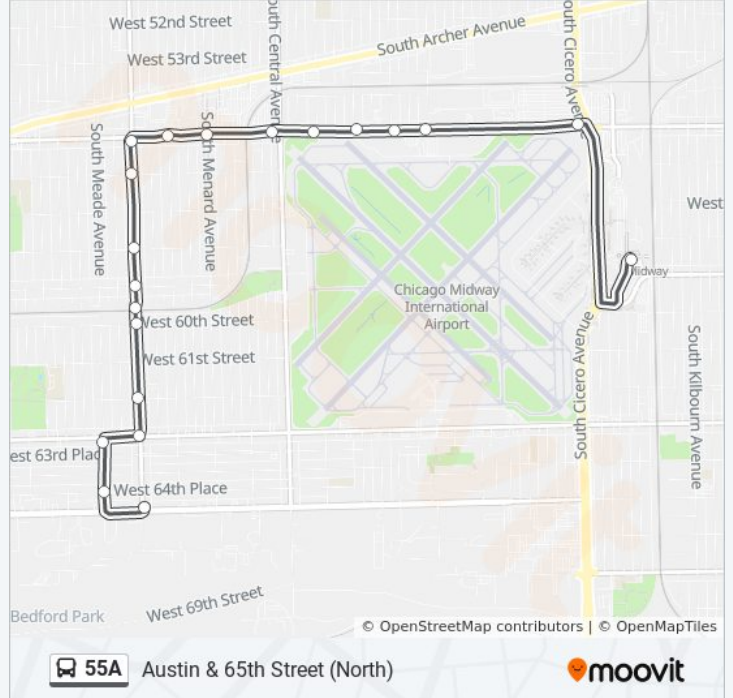

Austin & 65th Street (North)

Get The App

The 55A bus line (Austin & 65th Street (North)) has 2 routes. For regular weekdays, their operation hours are:  
 (1) Austin & 65th Street (North): 5:18 AM - 6:07 PM (2) Midway Orange Line Station (Sw): 5:38 AM - 6:29 PM  
 Use the Moovit App to find the closest 55A bus station near you and find out when is the next 55A bus arriving.

**Direction: Austin & 65th Street (North)**

20 stops

[VIEW LINE SCHEDULE](#)

- Midway Orange Line Station (Sw)
- 55th Street & Cicero (West)
- 55th Street & Laramie (West)
- 55th Street & Lockwood (West)
- 55th Street & Long (West)
- 55th Street & Linder (West)
- 55th Street & Central (West)
- 55th Street & Menard (West)
- 55th Street & Mayfield (West)
- Austin & 55th Street (South)
- Austin & 56th Street (South)
- Austin & 58th Street (South)
- Austin & 59th Street (South)
- 5920 S Austin (South)
- Austin & 60th Street (South)
- Austin & 62nd Street (South)
- Austin & 63rd Street (South)
- Meade & 63rd Street (South)
- Meade & 64th Place (South)
- Austin & 65th Street (North)

**55A bus Info**

**Direction:** Austin & 65th Street (North)

**Stops:** 20

**Trip Duration:** 15 min

**Line Summary:**

**Direction: Midway Orange Line Station (Sw)**  
 20 stops  
[VIEW LINE SCHEDULE](#)

- Austin & 65th Street (North)
- Austin & 64th Street (North)
- Austin & 63rd Street (North)
- Austin & 62nd Street (North)
- Austin & 61st Street (North)
- Austin & 60th Street (North)
- 5920 S Austin (North)
- Austin & 59th Street (North)
- Austin & 58th Street (North)
- Austin & 56th Street (North)
- Austin & 55th Street (North)
- 55th Street & Mayfield (East)
- 55th Street & Menard (East)
- 55th Street & Central (East)
- 55th Street & Linder (East)
- 55th Street & Long (East)
- 55th Street & Lockwood (East)
- 55th Street & Laramie (East)