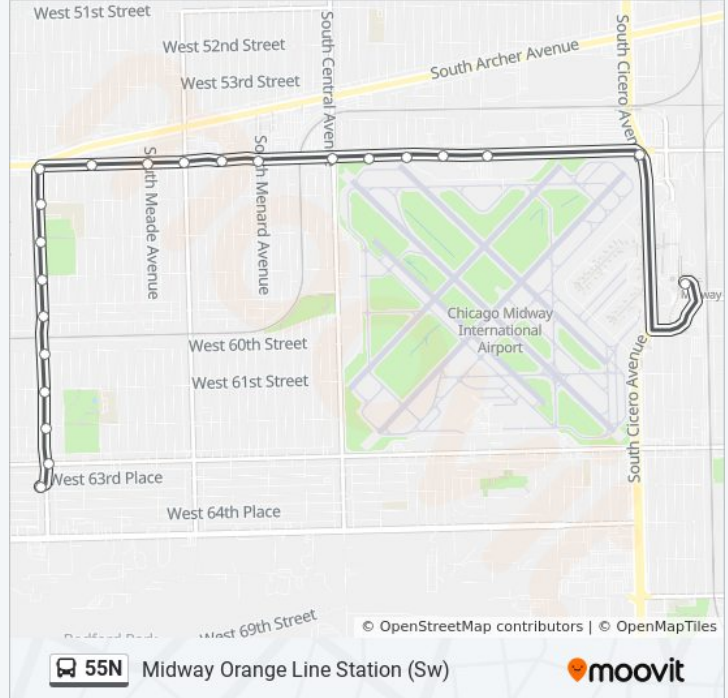

Narragansett & 57th Street (North)

Narragansett & 56th Street (North)

Narragansett & 55th Street (North)

55th Street & Merrimac (East)

55th Street & Meade (East)

55th Street & Austin (East)

55th Street & Mayfield (East)

55N bus Info

Direction: Midway Orange Line Station (Sw)

Stops: 22

Trip Duration: 17 min

Line Summary:

Midway Orange Line Station (Sw)

Direction: Narragansett & 63rd Place Terminal (East)

22 stops

[VIEW LINE SCHEDULE](#)

Midway Orange Line Station (Sw)

55th Street & Cicero (West)

55th Street & Laramie (West)

55th Street & Lockwood (West)

55th Street & Long (West)

55th Street & Linder (West)

55th Street & Central (West)

55th Street & Menard (West)

55th Street & Mayfield (West)

55th Street & Austin (West)

55th Street & Meade (West)

55th Street & Merrimac (West)

Narragansett & 55th Street (South)

Narragansett & 56th Street (South)