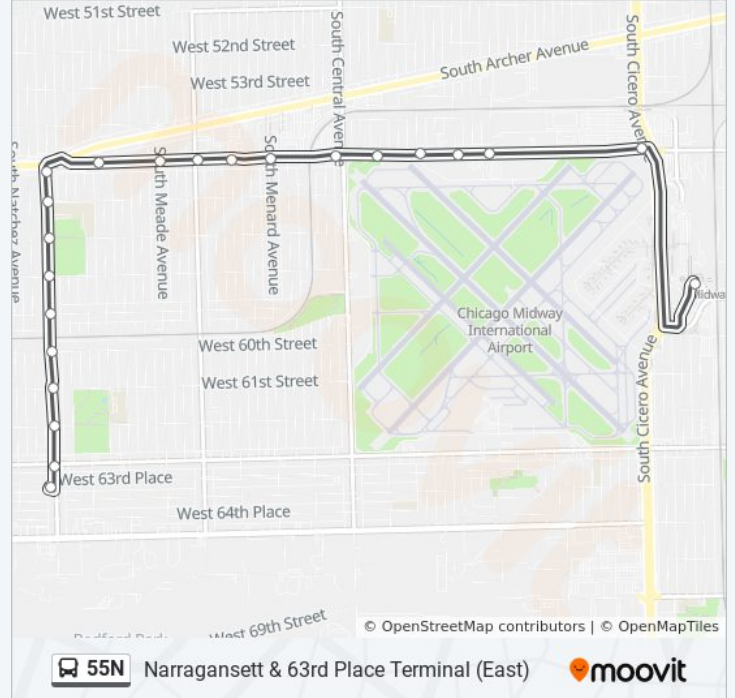

Narragansett & 57th Street (North)

Narragansett & 56th Street (North)

Narragansett & 55th Street (North)

55th Street & Merrimac (East)

55th Street & Meade (East)

55th Street & Austin (East)

55th Street & Mayfield (East)

55th Street & Menard (West)

55th Street & Mayfield (West)

55th Street & Austin (West)

55th Street & Meade (West)

55th Street & Merrimac (West)

Narragansett & 55th Street (South)

Narragansett & 56th Street (South)

Narragansett & 57th Street (South)

Narragansett & 58th Street (South)

Narragansett & 59th Street (South)

Narragansett & 60th Street (South)

55N bus Time Schedule

Narragansett & 63rd Place Terminal (East) Route

Direction: Narragansett & 63rd Place Terminal (East)

Stops: 22

Trip Duration: 16 min

Line Summary:

Narragansett & 61st Street (South)

Narragansett & 62nd Street (South)

Narragansett & 63rd Street (South)

Narragansett & 63rd Place Terminal (East)