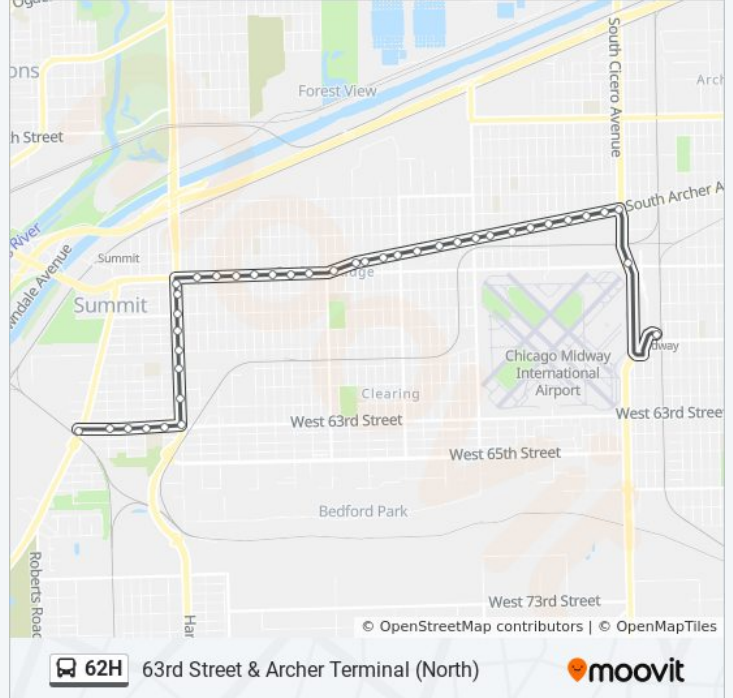

**62H bus Info**

**Direction:** 63rd Street & Archer Terminal (North)

**Stops:** 39

**Trip Duration:** 23 min

**Line Summary:**

Archer & Oak Park (West)

Archer & New England (West)

Archer & Sayre (West)

Archer & Nottingham (West)

Harlem/Archer

Harlem/56th

Harlem/57th

Harlem/58th

Harlem/59th

Harlem/60th

Harlem & 61st Place (South)

Harlem/63rd

63rd Street & 73rd Avenue (West)

63rd Street & 74th Avenue (West)

63rd Street & 75th Avenue (West)

63rd Street & 76th Avenue (West)

63rd Street & Archer Terminal (North)

### Direction: Midway Orange Line Station (West)

42 stops

[VIEW LINE SCHEDULE](#)

63rd Street & Archer Terminal (North)

63rd Street & Archer (East)

63rd Street & 76th Avenue (East)

63rd Street & 75th Avenue (East)