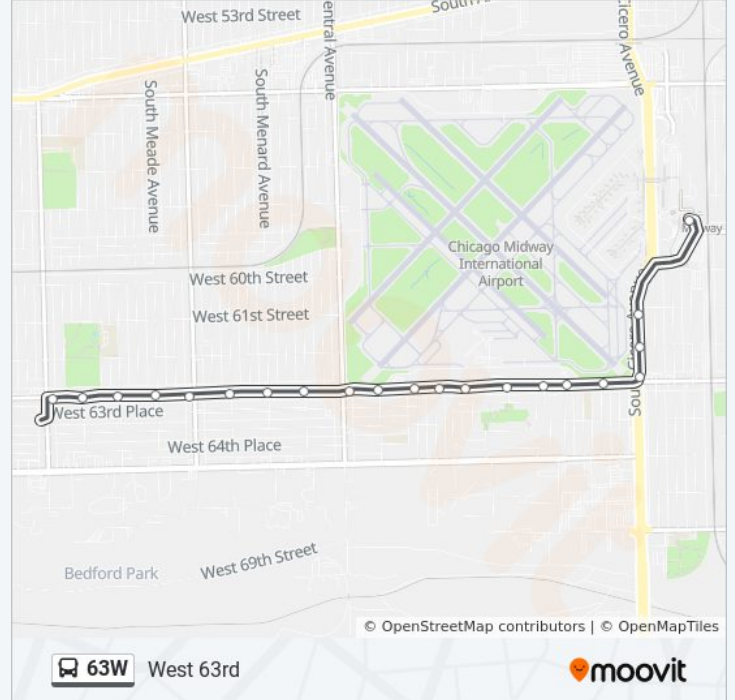

35 stops

[VIEW LINE SCHEDULE](#)

63rd Street & Archer Terminal (North)

63rd Street & Archer (East)

63rd Street & 76th Avenue (East)

63rd Street & 75th Avenue (East)

63rd Street & 74th Avenue (East)

63rd Street & 73rd Avenue (East)

63rd Street & Long (East)

63rd Street & Lorel (East)

63rd/Latrobe

63rd Street & Leamington (East)

63rd Street & Lawler (East)

63rd Street & Lavergne (East)

63rd Street & Lamon (East)

Cicero & 63rd Street (North)

6200 S Cicero

Cicero & 61st Street

Midway Orange Line Station

63W bus time schedules and route maps are available in an offline PDF at [moovitapp.com](https://moovitapp.com). Use the [Moovit App](#) to see live bus times, train schedule or subway schedule, and step-by-step directions for all public transit in Chicago.