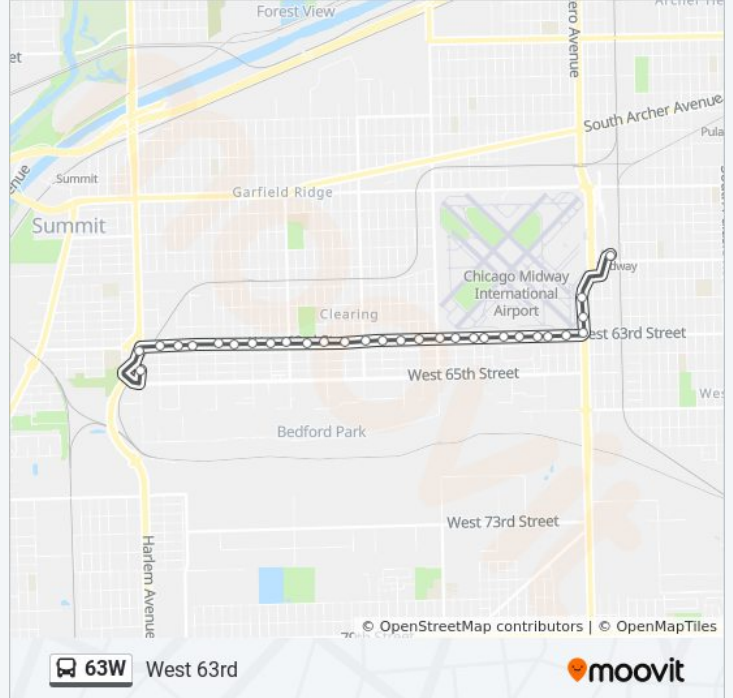

**63W bus Info**

**Direction:** Harlem & 64th Place (Se)

**Stops:** 30

**Trip Duration:** 22 min

**Line Summary:**

63rd Street & Major (West)

63rd Street & Menard (West)

63rd Street & Mayfield (West)

63rd/Oak Park

63rd Street & New England (West)

63rd Street & Sayre (West)

63rd Street & Nottingham (West)

Harlem & 63rd Street (South)

Harlem & 64th Place (Se)

**Direction: Midway Orange Line Station (Sw)**

35 stops

[VIEW LINE SCHEDULE](#)

63rd Street & Archer Terminal (North)

63rd Street & Archer (East)

63rd Street & 76th Avenue (East)

63rd Street & 75th Avenue (East)

63rd Street & 74th Avenue (East)

63rd Street & 73rd Avenue (East)

63rd Street & Harlem (East)

63rd Street & Nottingham (East)

63rd Street & Sayre (East)

63rd Street & New England (East)

63rd/Oak Park

63rd Street & Normandy (East)

**63W bus Time Schedule**

Midway Orange Line Station (Sw) Route Timetable: