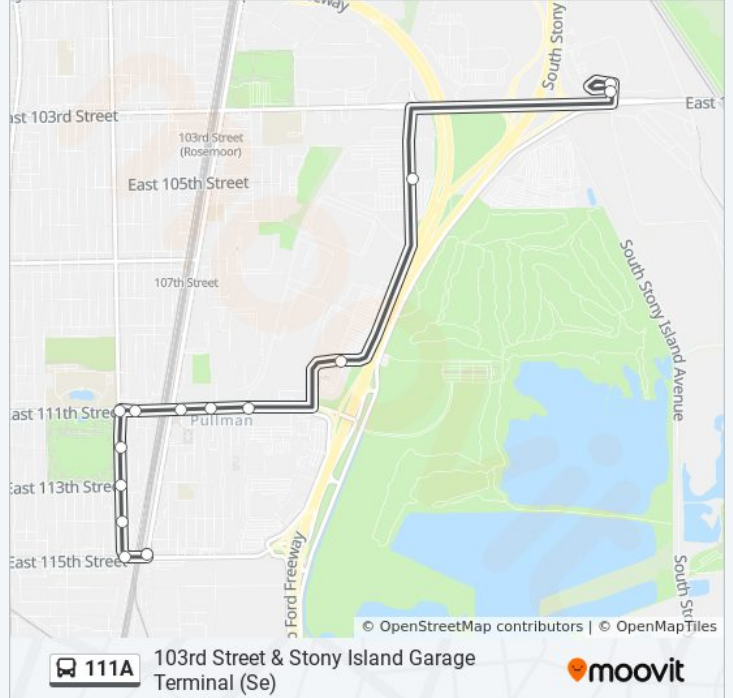

Use the Moovit App to find the closest 111A bus station near you and find out when is the next 111A bus arriving.

Direction: 103rd Street & Stony Island Garage Terminal (Se)

13 stops

[VIEW LINE SCHEDULE](#)

Cottage Grove & 115th Street (South)

115th Street & King Drive (West)

King Drive & 114th Street (North)

King Drive & 113th Street (North)

King Drive & 112th Street (North)

King Drive & 111th Street (North)

111th Street & Vernon (East)

111th Street & Cottage Grove (East)

111th Street & Champlain (East)

111th Street & Ellis (East)

Doty & Walmart (East)

Pullman Community Center

103rd Street & Stony Island Garage Terminal (Se)

111A bus Info

Direction: 103rd Street & Stony Island Garage Terminal (Se)

Stops: 13

Trip Duration: 19 min

Line Summary:

Direction: Cottage Grove & 115th Street (South)

12 stops

[VIEW LINE SCHEDULE](#)