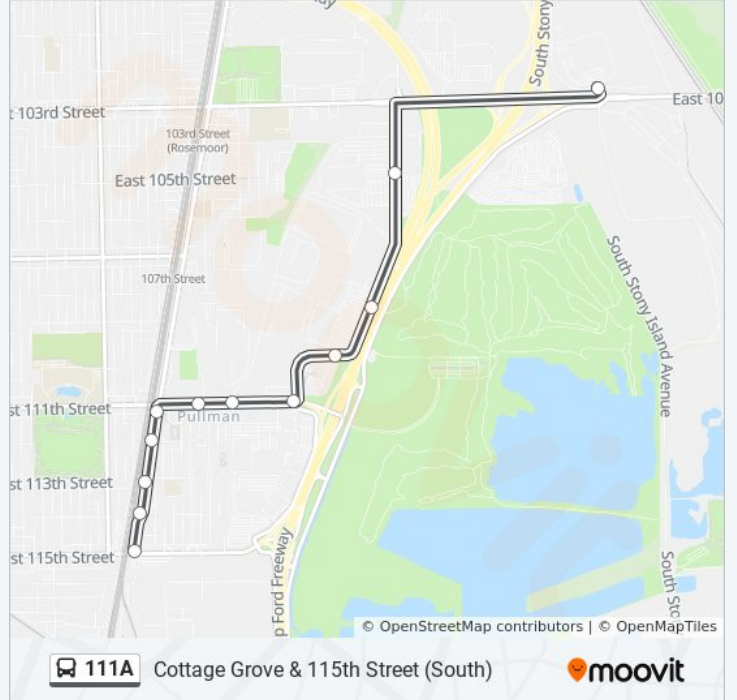

Use the Moovit App to find the closest 111A bus station near you and find out when is the next 111A bus arriving.

Direction: 103rd Street & Stony Island Garage Terminal (Se)

13 stops

[VIEW LINE SCHEDULE](#)

111A bus Info

Direction: 103rd Street & Stony Island Garage Terminal (Se)

Stops: 13

Trip Duration: 19 min

Line Summary:

Direction: Cottage Grove & 115th Street (South)

12 stops

[VIEW LINE SCHEDULE](#)

Cottage Grove & 115th Street (South) Route

Timetable:

Sunday	6:10 AM - 7:30 PM
Monday	6:10 AM - 7:30 PM
Tuesday	6:10 AM - 7:30 PM
Wednesday	6:10 AM - 7:30 PM
Thursday	6:10 AM - 7:30 PM
Friday	6:10 AM - 7:30 PM
Saturday	6:10 AM - 7:30 PM

111A bus Info

Direction: Cottage Grove & 115th Street (South)

Stops: 12

Trip Duration: 15 min

Line Summary:

111A bus time schedules and route maps are available in an offline PDF at moovitapp.com. Use the [Moovit App](#) to see live bus times, train schedule or subway schedule, and step-by-step directions for all public transit in Chicago.