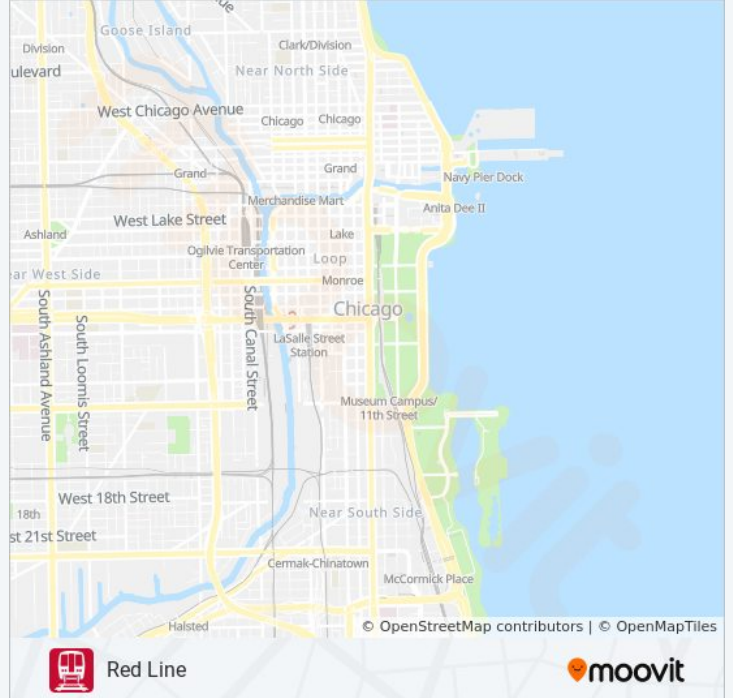

Harrison
Roosevelt
Cermak-Chinatown
Sox-35th
47th (Red)
Garfield (Red)
63rd
69th
79th
87th
95th/Dan Ryan

Direction: Howard

30 stops

[VIEW LINE SCHEDULE](#)

95th/Dan Ryan
87th
79th
69th
63rd
Garfield (Red)
47th (Red)
Sox-35th
Cermak-Chinatown
Roosevelt
Harrison
Jackson (Red)
Monroe-Red
Lake (Red)
Grand-Red
Chicago-Red
Clark/Division
North/Clybourn

RED LINE Chicago 'L' Time Schedule

Howard Route Timetable:

Sunday	24 hours
Monday	24 hours
Tuesday	24 hours
Wednesday	24 hours
Thursday	24 hours
Friday	24 hours
Saturday	24 hours

RED LINE Chicago 'L' Info

Direction: Howard

Stops: 30

Trip Duration: 61 min

Line Summary: