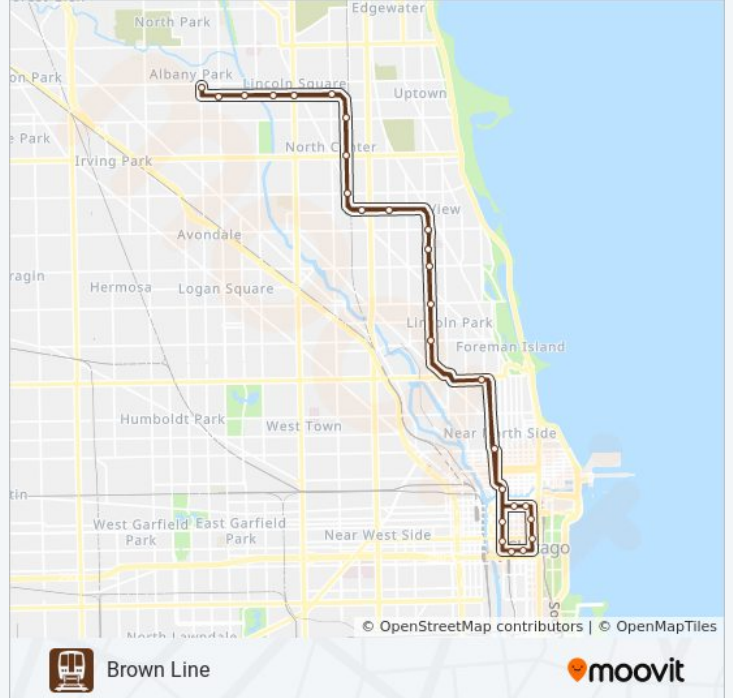

Direction: Kimball

46 stops

[VIEW LINE SCHEDULE](#)

Kimball

Kedzie (Brown)

Francisco

Rockwell

Western-Brown

Diversey (Brown/Purple)

Fullerton

Armitage (Brown/Purple)

Sedgwick

Chicago (Brown/Purple)

Merchandise Mart (Brown/Purple)

Washington/Wells

BROWN LINE Chicago 'L' Time Schedule

Kimball Route Timetable:

Sunday	12:00 AM - 11:45 PM
Monday	12:00 AM - 11:45 PM
Tuesday	12:00 AM - 11:45 PM
Wednesday	12:00 AM - 11:45 PM
Thursday	12:00 AM - 11:45 PM
Friday	12:00 AM - 11:45 PM
Saturday	12:00 AM - 11:48 PM

BROWN LINE Chicago 'L' Info**Direction:** Kimball**Stops:** 46**Trip Duration:** 78 min**Line Summary:**

Quincy
 LaSalle/Van Buren
 Harold Washington Library-State/Van Buren
 Adams/Wabash
 Washington/Wabash
 State/Lake
 Clark/Lake
 Merchandise Mart (Brown/Purple)
 Chicago (Brown/Purple)
 Sedgwick
 Armitage (Brown/Purple)
 Fullerton
 Diversey (Brown/Purple)
 Wellington (Brown/Purple)
 Belmont
 Southport
 Paulina
 Addison-Brown
 Irving Park-Brown
 Montrose (Brown)
 Damen (Brown)
 Western-Brown
 Rockwell
 Francisco
 Kedzie (Brown)
 Kimball