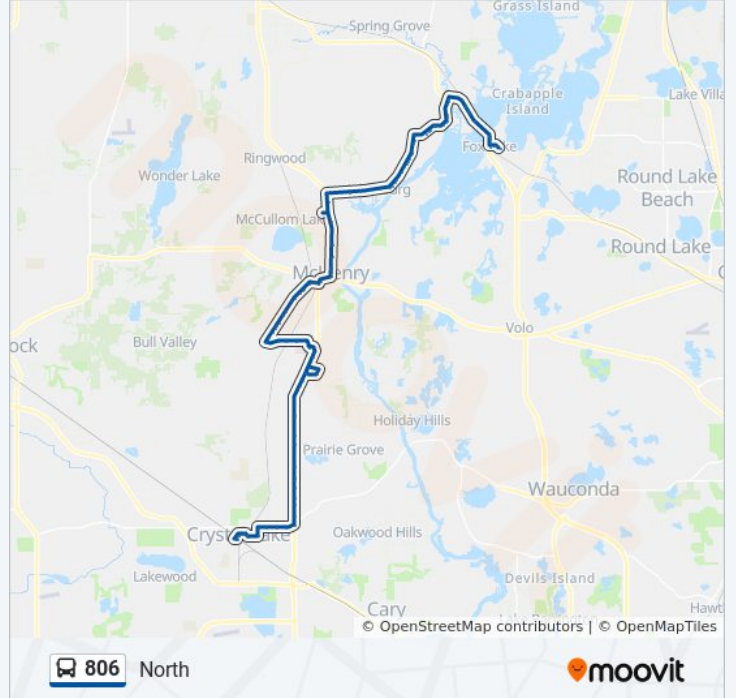

806 bus Info

Direction: North

Stops: 114

Trip Duration: 55 min

Line Summary:

Rt 31/Ames
Rt 31/Edgewood
Rt 31/Gracy
Rt 31/Veterans Pkwy
Rt 31/Hi Point
Rt 31/Prime Pkwy/Albany St
Route 31/Dayton
Pioneer Center
Belden/Albany
Albany/Route 31
Route 31/Shamrock
Centegra Madical Center
Ridgeview/Bull Valley
Bull Valley/Kresswood
Bull Valley/Cunat
Bull Valley/Crystal Lake Rd
Crystal Lake/Remmington
Crystal Lake/Glenbrook
Crystal Lake/Winding Creek
Crystal Lake/Malibu
Crystal Lake/Greenbrier
Crystal Lake/Dartmoor
Crystal Lake/Kensington
Crystal Lake/Royal
Crystal Lake/Lilian
Crystal Lake/Hanley
Crystal Lake/Wood
Crystal Lake/Mill
Crystal Lake/Main
Mchenry Metra Station
Main/Front
Front/Elm
Elm/Richmond Rd.

Richmond/Pearl

Richmond/Grand/Broad

Richmond/Maple

Richmond/Washington

Richmond/Mc Cullom Lake Rd.

Richmond/Blake

Richmond/Diamond

MC Henry Wal-Mart

Richmond/Alexander

Richmond/Johnsburg

Johnsburg/Riverside

Johnsburg/Ivy/Dutch Creek

Johnsburg/Spring Grove

Johnsburg/Chapel Hill

Johnsburg/Fairview

Johnsburg/Middle