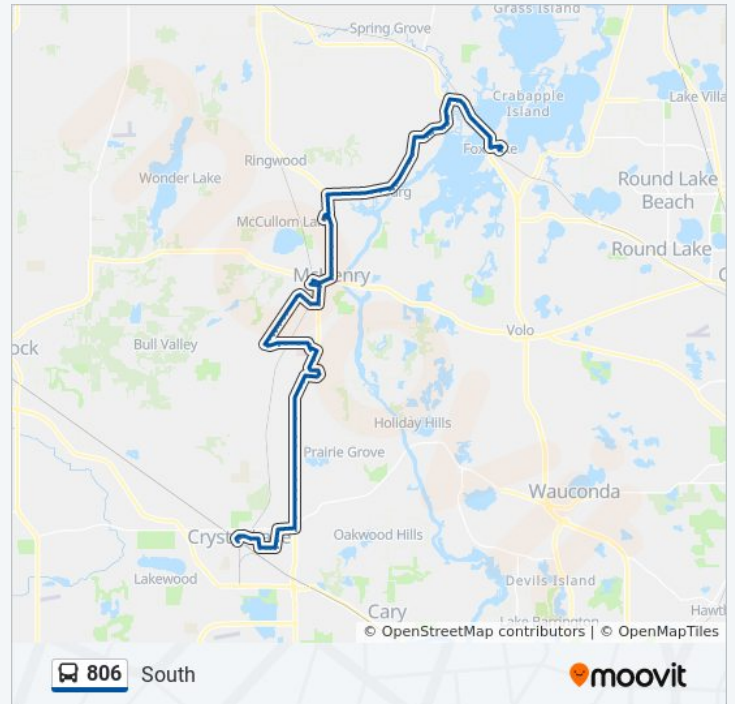

Thursday	6:25 AM - 5:05 PM
Friday	6:25 AM - 5:05 PM
Saturday	Not Operational

806 bus Info

Direction: South

Stops: 128

Trip Duration: 54 min

Line Summary:

Johnsburg/Wilmot

Johnsburg/Grandview

Johnsburg/Terrace

Johnsburg/West May

Johnsburg/Lakeview

Johnsburg/Chanel Beach/Dennis Blvd

Johnsburg/Hilltop

Johnsburg/Shiloh

Johnsburg/Church/Sunnyside Beach

Johnsburg/Stubby