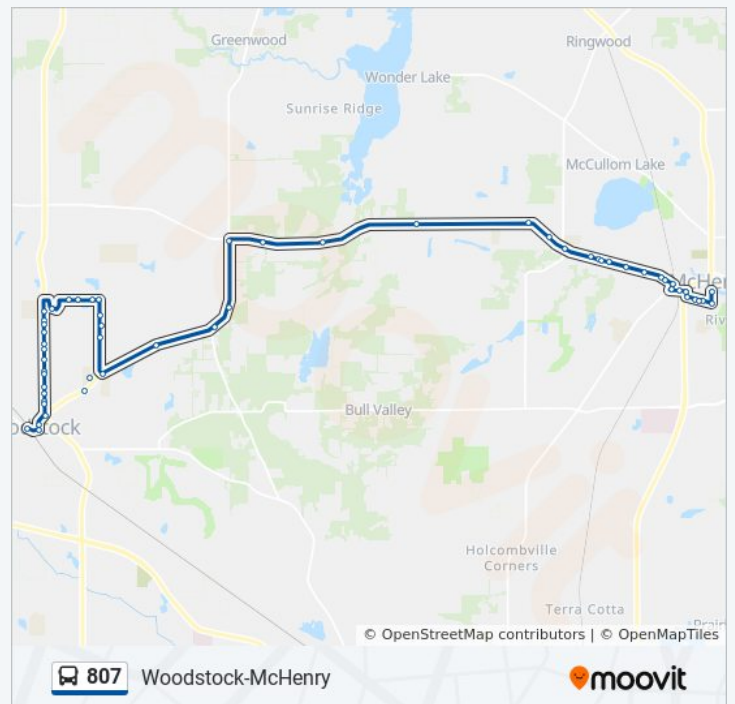

**807 bus Time Schedule**

West Route Timetable:

Sunday	Not Operational
Monday	5:30 AM - 4:52 PM
Tuesday	5:30 AM - 4:52 PM
Wednesday	5:30 AM - 4:52 PM
Thursday	5:30 AM - 4:52 PM
Friday	5:30 AM - 4:52 PM
Saturday	Not Operational

**807 bus Info**

**Direction:** West

**Stops:** 56

**Trip Duration:** 38 min

**Line Summary:**

Rt. 120/Raffel

Rt. 120/Broadway

Marian Central Catholic H.S.