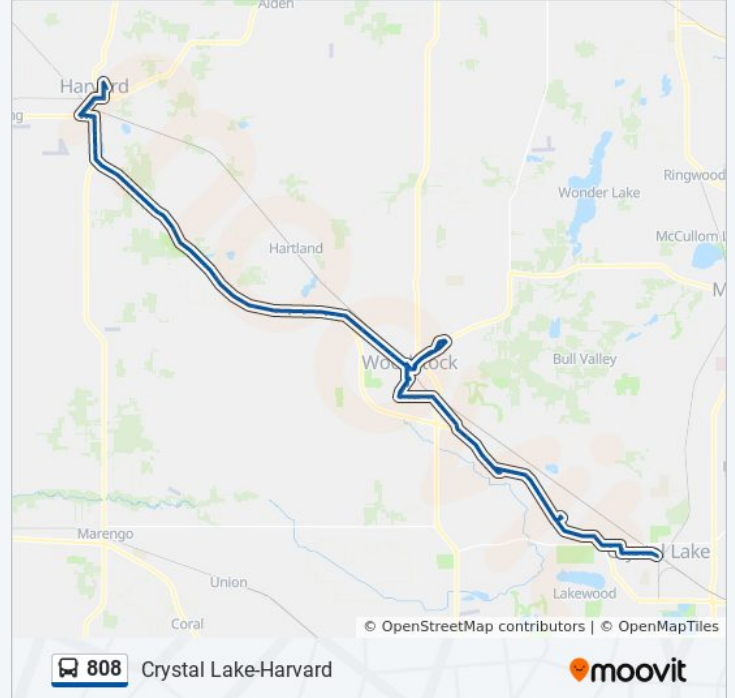

Route 14/Hughes/Hartland

Route 14/Marawood

Route 14/Rose Farm

Washington/Route 14

Washington/Trakk

Washington/Lamb

Washington/Sunset Ridge

Washington/Cairns

Washington/Mary Ann

Washington/Elm

Washington/Amsterdam

Washington/Wicker/Dane

Washington/Tryon

Washington/Wheeler

Woodstock Metra Station

Woodstock Metra Station

Marian Central Catholic H.S.

Throop/Washington

Throop/Judd

Throop/Jackson

Throop/Calhoun

South/Throop

Dean/South

Dean/Lawrence