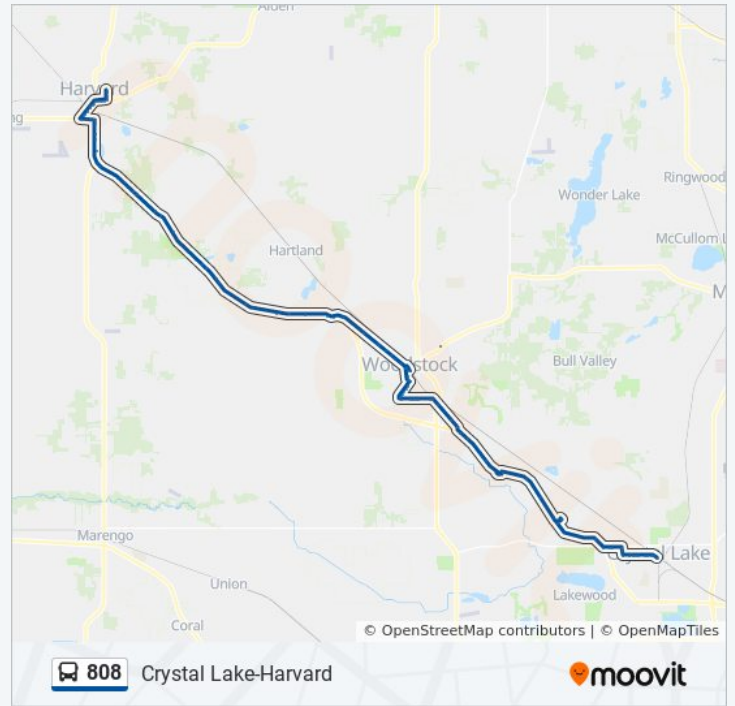

Kimball/Walden Oaks

Kimball/East/Laurel

Kimball/Hibbard

Kimball/Jefferson

Kimball/Bunker

Kimball/Dean

Dean/Highland/Schryver

Dean/Ridgeland

Dean/Stewart

Dean/Hoy/Forest

Dean/Tryon

**Trip Duration: 84 min**  
**Line Summary:**

Kimball/Fremont

Dean/Lawrence

Dean/South

South/Throop