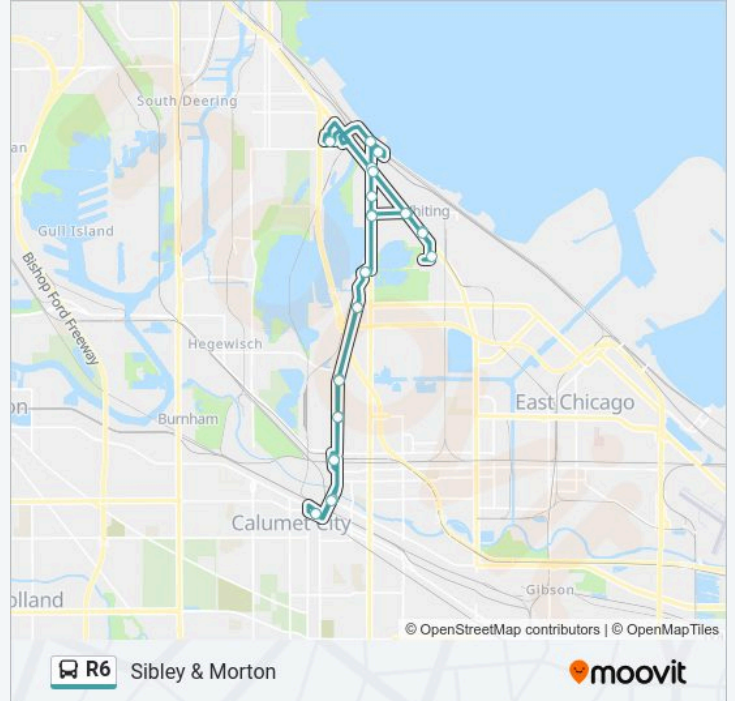

## Sibley & Morton

[Get The App](#)

The R6 bus line Sibley & Morton has one route. For regular weekdays, their operation hours are:

(1) Sibley & Morton: 8:00 AM - 6:00 PM

Use the Moovit App to find the closest R6 bus station near you and find out when is the next R6 bus arriving.

### Direction: Sibley & Morton

27 stops

[VIEW LINE SCHEDULE](#)

- Sibley & Morton
- Hohman Ave & E Michigan St
- Hammond Gateway Station at Hanover St (East Side)
- Hohman & 141st St
- Hohman & 137th St
- Sheffield & 129th St
- Wolf Lake
- Calumet & 119th St
- Calumet & 117th St
- Calumet & Indy Blvd at 114th St
- Hammond-Whiting Amtrak Station
- Horseshoe Casino Hammond
- Hammond Walmart
- Indy Blvd & Calumet
- Indy Blvd & 119th St
- Indy Blvd & 121st St
- Calumet College Of St. Joseph
- 121st St & Indy Blvd
- 119th St & Indy Blvd
- Calumet & 119th St
- Wolf Lake

### R6 bus Info

**Direction:** Sibley & Morton

**Stops:** 27

**Trip Duration:** 56 min

**Line Summary:**

Sheffield & 129th St

Hohman & 137th St

Hohman & 141st St

Hammond Gateway Station at Hanover St (West Side)

Hohman Ave & E Michigan St

Sibley & Morton

R6 bus time schedules and route maps are available in an offline PDF at [moovitapp.com](https://moovitapp.com). Use the Moovit App to see live bus times, train schedule or subway schedule, and step-by-step directions for all public transit in Chicago.