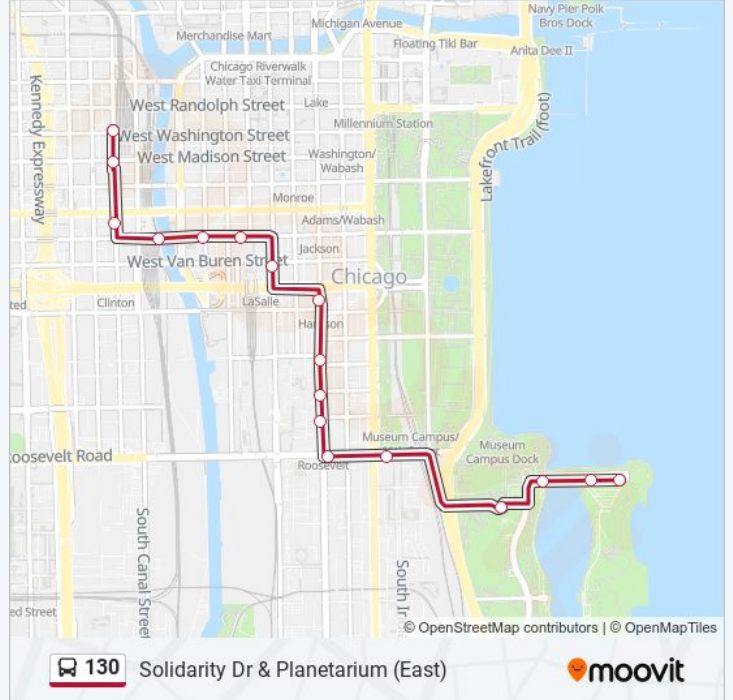

130 bus time schedules and route maps are available in an offline PDF at moovitapp.com. Use the [Moovit App](#) to see live bus times, train schedule or subway schedule, and step-by-step directions for all public transit in Chicago.

[About Moovit](#) • [MaaS Solutions](#) • [Supported Countries](#) • [Mooviter Community](#)

© 2024 Moovit - All Rights Reserved

Check Live Arrival Times