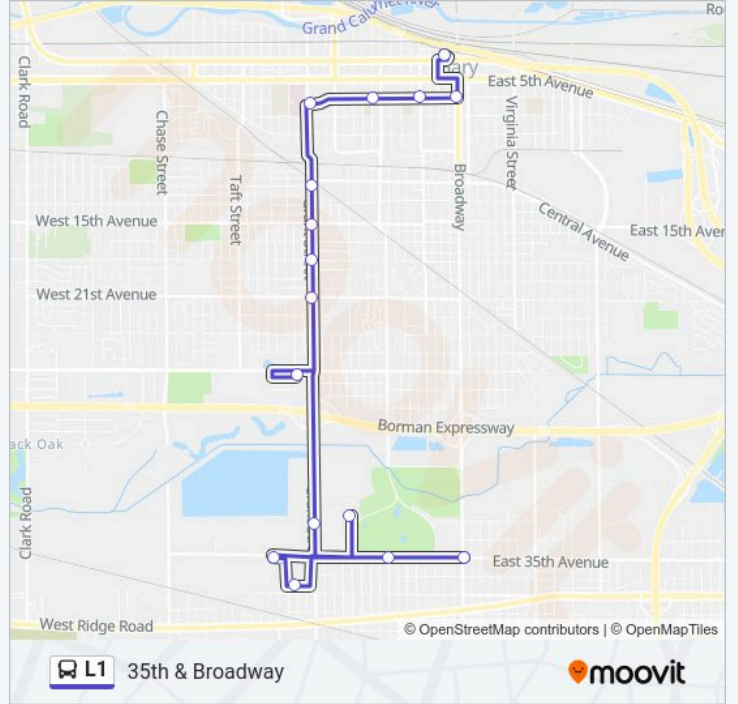

**Direction: Village Center Rear Entrance**

13 stops

[VIEW LINE SCHEDULE](#)

- Metro Center
- 6th Ave & Broadway
- 6th & Madison
- 6th & Tyler
- 6th & Grant
- 11th Ave & Grant St
- 15th Ave & Grant St
- 19th Ave & Grant St
- 21st & Grant
- County Market Plaza
- Aldi
- 3280 Pierce
- Village Center Rear Entrance

**Direction:** Village Center Rear Entrance

**Stops:** 13

**Trip Duration:** 22 min

**Line Summary:**

**Direction: Metro Center**

15 stops

[VIEW LINE SCHEDULE](#)

- 35th & Broadway
- 35th & Harrison
- Village Center Rear Entrance
- Aldi
- County Market Plaza
- 21st Ave & Grant St
- 19th & Grant
- 15th Ave & Grant St
- 11th & Grant
- 6th Ave & Grant St
- 5th & Grant
- 5th & Fillmore
- 5th & Madison
- 5th & Adams
- Metro Center

## Direction: 35th & Broadway

16 stops

[VIEW LINE SCHEDULE](#)

- Metro Center
- 6th Ave & Broadway
- 6th & Madison
- 6th & Tyler
- 6th & Grant
- 11th Ave & Grant St
- 15th Ave & Grant St
- 19th Ave & Grant St
- 21st & Grant
- County Market Plaza
- Aldi
- 3280 Pierce
- Village Center Rear Entrance
- 35th Garage
- 35th Ave & Harrison St
- 35th & Broadway

## L1 bus Info

**Direction:** 35th & Broadway

**Stops:** 16

**Trip Duration:** 27 min

**Line Summary:**

L1 bus time schedules and route maps are available in an offline PDF at [moovitapp.com](https://moovitapp.com). Use the Moovit App to see live bus times, train schedule or subway schedule, and step-by-step directions for all public transit in Chicago.