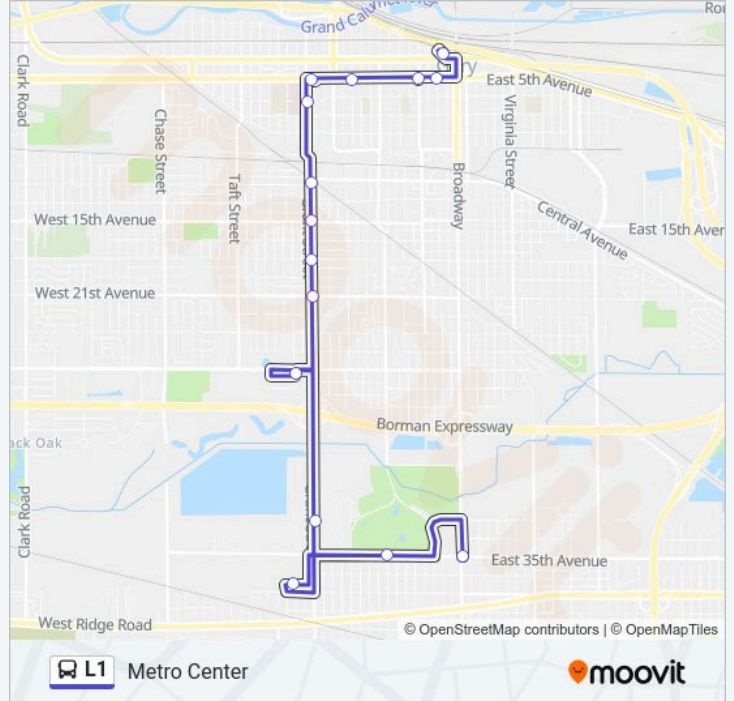

**Direction: Village Center Rear Entrance**

13 stops

[VIEW LINE SCHEDULE](#)

- Metro Center
- 6th Ave & Broadway
- 6th & Madison
- 6th & Tyler
- 6th & Grant
- 11th Ave & Grant St
- 15th Ave & Grant St
- 19th Ave & Grant St
- 21st & Grant
- County Market Plaza
- Aldi
- 3280 Pierce
- Village Center Rear Entrance

**Direction:** Village Center Rear Entrance

**Stops:** 13

**Trip Duration:** 22 min

**Line Summary:**

**Direction: Metro Center**

15 stops

[VIEW LINE SCHEDULE](#)

- 35th & Broadway
- 35th & Harrison
- Village Center Rear Entrance
- Aldi
- County Market Plaza
- 21st Ave & Grant St
- 19th & Grant
- 15th Ave & Grant St
- 11th & Grant
- 6th Ave & Grant St
- 5th & Grant
- 5th & Fillmore
- 5th & Madison
- 5th & Adams
- Metro Center

**L1 bus Info**

**Direction:** Metro Center

**Stops:** 15

**Trip Duration:** 25 min

**Line Summary:**

## Direction: 35th & Broadway

16 stops

[VIEW LINE SCHEDULE](#)

- Metro Center
- 6th Ave & Broadway
- 6th & Madison
- 6th & Tyler
- 6th & Grant
- 11th Ave & Grant St
- 15th Ave & Grant St
- 19th Ave & Grant St
- 21st & Grant
- County Market Plaza
- Aldi
- 3280 Pierce
- Village Center Rear Entrance
- 35th Garage
- 35th Ave & Harrison St
- 35th & Broadway