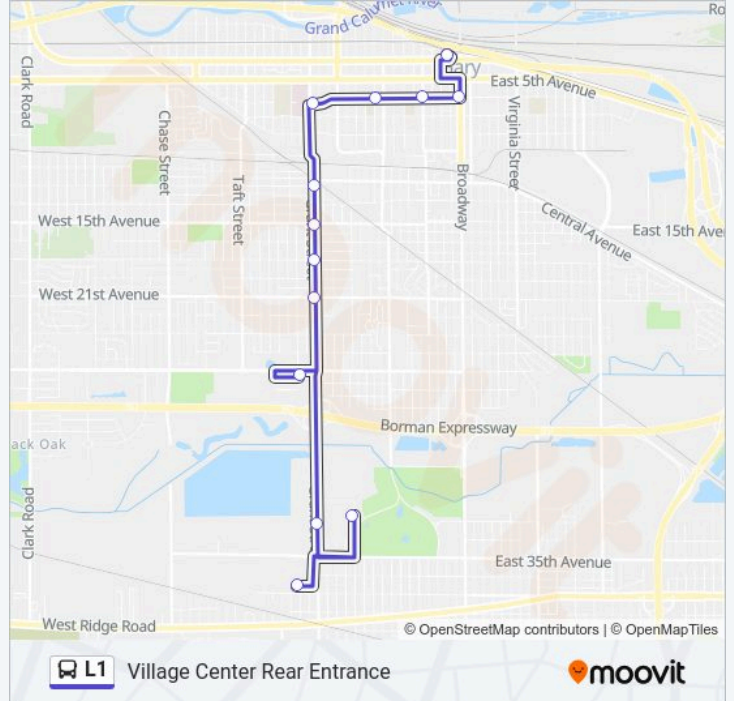

The L1 bus line (Village Center Rear Entrance) has 3 routes. For regular weekdays, their operation hours are:  
(1) Village Center Rear Entrance: 8:00 PM(2) Metro Center: 5:35 AM-7:30 PM(3) 35th & Broadway: 6:00 AM-7:00 PM  
Use the Moovit App to find the closest L1 bus station near you and find out when is the next L1 bus arriving.

**Direction: Village Center Rear Entrance**

13 stops

[VIEW LINE SCHEDULE](#)

- Metro Center
- 6th Ave & Broadway
- 6th & Madison
- 6th & Tyler
- 6th & Grant
- 11th Ave & Grant St
- 15th Ave & Grant St
- 19th Ave & Grant St
- 21st & Grant
- County Market Plaza
- Aldi
- 3280 Pierce
- Village Center Rear Entrance

**Direction:** Village Center Rear Entrance

**Stops:** 13

**Trip Duration:** 22 min

**Line Summary:**

**Direction: Metro Center**

15 stops

[VIEW LINE SCHEDULE](#)

- 35th & Broadway
- 35th & Harrison
- Village Center Rear Entrance
- Aldi
- County Market Plaza
- 21st Ave & Grant St
- 19th & Grant
- 15th Ave & Grant St
- 11th & Grant
- 6th Ave & Grant St
- 5th & Grant
- 5th & Fillmore
- 5th & Madison
- 5th & Adams
- Metro Center

## Direction: 35th & Broadway

16 stops

[VIEW LINE SCHEDULE](#)

- Metro Center
- 6th Ave & Broadway
- 6th & Madison
- 6th & Tyler
- 6th & Grant
- 11th Ave & Grant St
- 15th Ave & Grant St
- 19th Ave & Grant St
- 21st & Grant
- County Market Plaza
- Aldi
- 3280 Pierce
- Village Center Rear Entrance
- 35th Garage
- 35th Ave & Harrison St
- 35th & Broadway