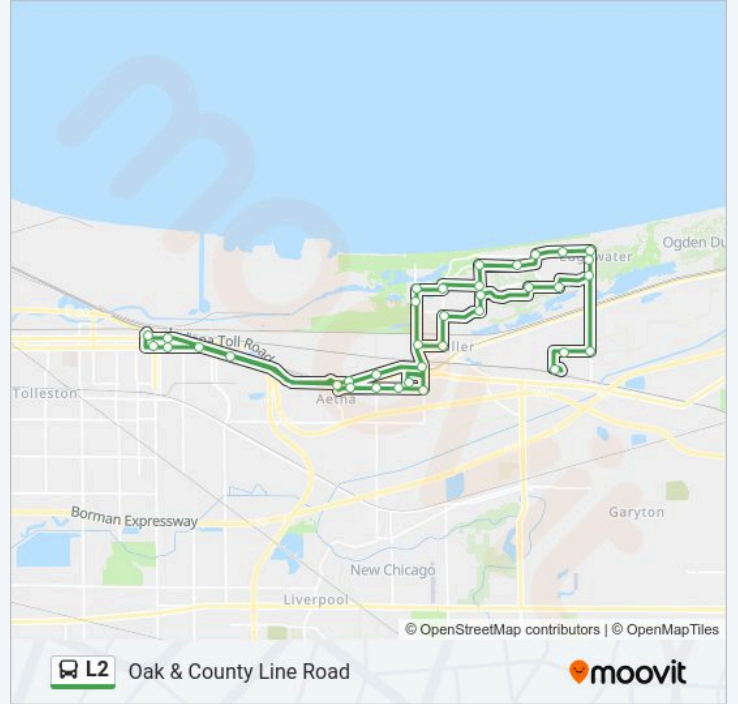

7th & Lake

Hemlock & Montgomery

Lakewood & Rush

Lakewood & Vanderburg

Pottawotami & County Line

5th & Vermillion Pl

5th & County Line

Oak & County Line

Oak & Vermillion

Oak & Shelby

Locust & Randolph

Cypress & Lake

7th & Clay

7th & New Hampshire

4th & Penn

L2 bus time schedules and route maps are available in an offline PDF at moovitapp.com. Use the Moovit App to see live bus times, train schedule or subway schedule, and step-by-step directions for all public transit in Chicago.

© 2025 Moovit - All Rights Reserved