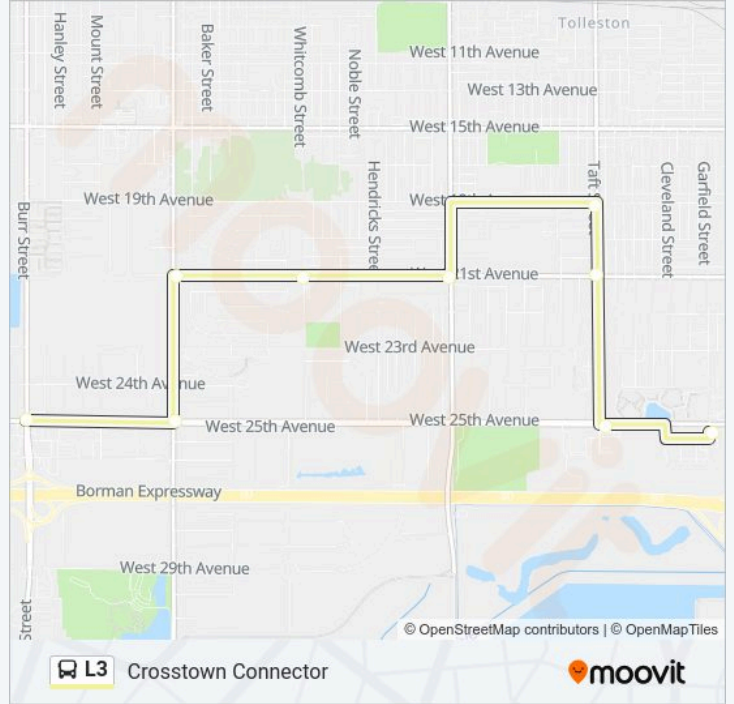

L3 bus time schedules and route maps are available in an offline PDF at moovitapp.com. Use the Moovit App to see live bus times, train schedule or subway schedule, and step-by-step directions for all public transit in Chicago.

© 2025 Moovit - All Rights Reserved