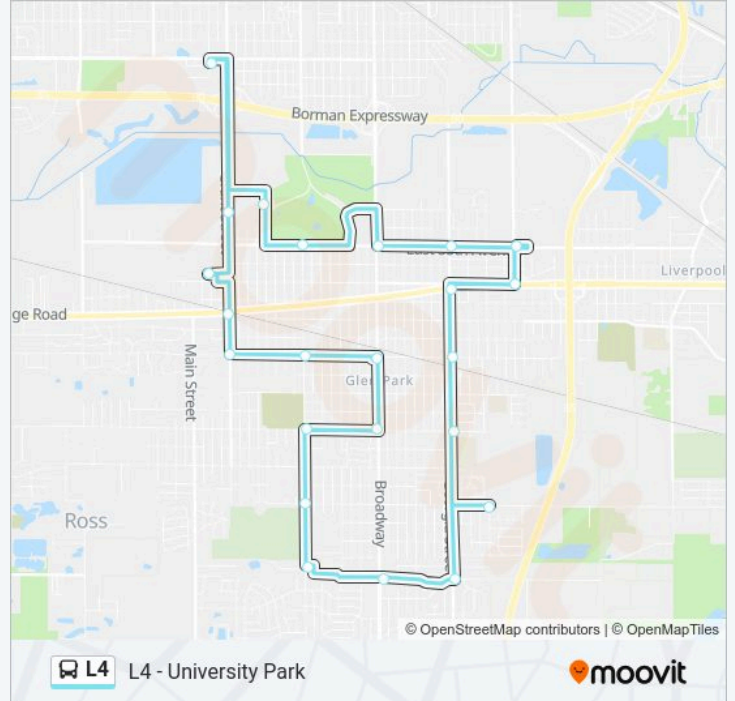

Use the Moovit App to find the closest L4 bus station near you and find out when is the next L4 bus arriving.

Direction: L4 - University Park

24 stops

[VIEW LINE SCHEDULE](#)

Village Center Rear Entrance

Ridge & Grant

53rd & Georgia

49th & Tennessee

45th & Georgia

41st & Georgia

Ridge Rd & Georgia

Martin Luther King Dr & Ridge Rd

Career Center

35th & Georgia

35th & Broadway

35th & Harrison

3280 Pierce

L4 bus Time Schedule

L4 - University Park Route Timetable:

Monday	6:00 AM-8:00 PM
Tuesday	6:00 AM-8:00 PM
Wednesday	6:00 AM-8:00 PM
Thursday	6:00 AM-8:00 PM
Friday	6:00 AM-8:00 PM
Saturday	Not Operational
Sunday	Not Operational

L4 bus Info**Direction:** L4 - University Park**Stops:** 24**Trip Duration:** 55 min**Line Summary:**

County Market Plaza

Aldi

Village Center Rear Entrance

Direction: L4 University Park

24 stops

[VIEW LINE SCHEDULE](#)