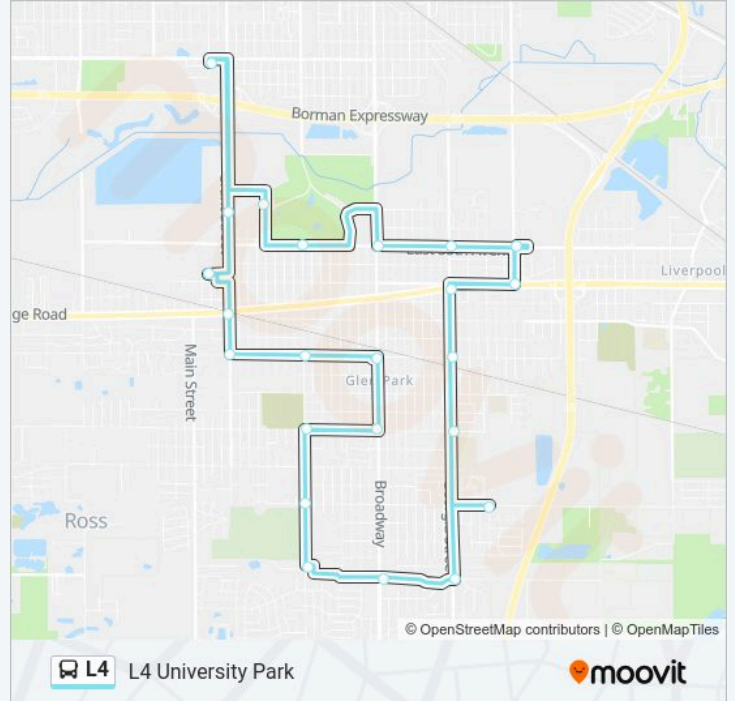

Village Center Rear Entrance

Ridge & Grant

41st Ave & Grant St

41st & Harrison

41st & Broadway

Broadway 4480

45th & Harrison

49th & Harrison

52nd & Harrison

53rd & Broadway

53rd & Georgia

49th & Tennessee

45th & Georgia

41st & Georgia

Ridge Rd & Georgia

Martin Luther King Dr & Ridge Rd

L4 bus Info

Direction: L4 University Park

Stops: 24

Trip Duration: 55 min

Line Summary:

35th & Broadway

35th & Harrison

3280 Pierce

County Market Plaza

Aldi

Village Center Rear Entrance

L4 bus time schedules and route maps are available in an offline PDF at moovitapp.com. Use the Moovit App to see live bus times, train schedule or subway schedule, and step-by-step directions for all public transit in Chicago.