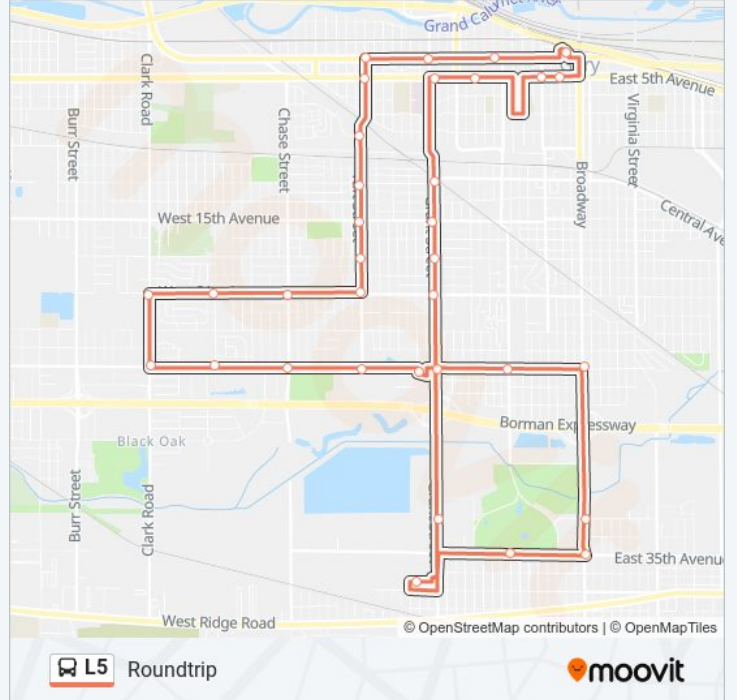

35th & Harrison

Village Center Rear Entrance

Aldis

25th & Grant

21st & Grant

19th & Grant

15th & Grant

11th & Grant

5th & Grant

5th & Fillmore

5th & Madison

5th & Adams

Metro Center

L5 bus time schedules and route maps are available in an offline PDF at moovitapp.com. Use the [Moovit App](#) to see live bus times, train schedule or subway schedule, and step-by-step directions for all public transit in Chicago.

[About Moovit](#) • [MaaS Solutions](#) • [Supported Countries](#) • [Mooviter Community](#)

© 2024 Moovit - All Rights Reserved

Check Live Arrival Times