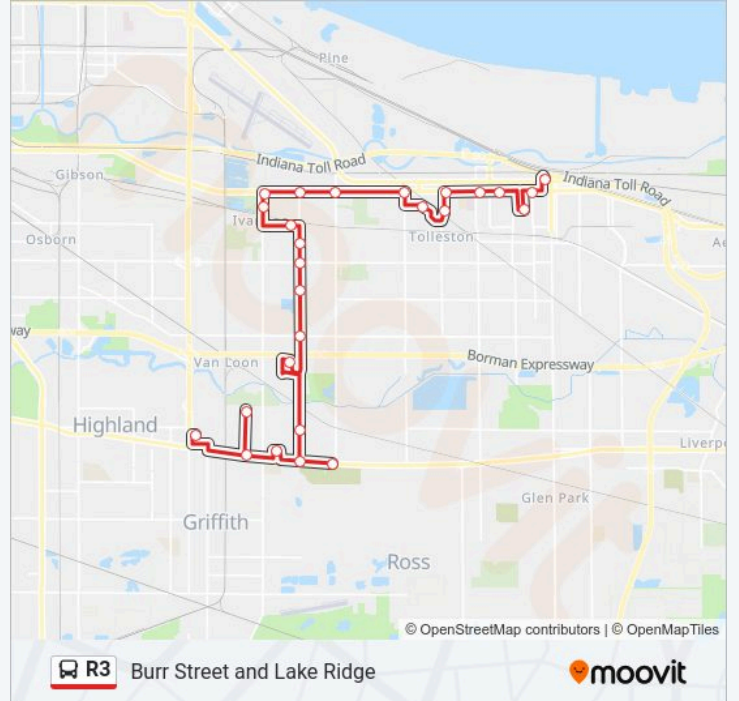

7th & Waverly

7th & Taft

5th Ave & Taft St

5th & Grant

5th & Fillmore

7th Ave & Jackson St

5th & Madison

Metro Center

R3 bus time schedules and route maps are available in an offline PDF at moovitapp.com. Use the Moovit App to see live bus times, train schedule or subway schedule, and step-by-step directions for all public transit in Chicago.

© 2025 Moovit - All Rights Reserved