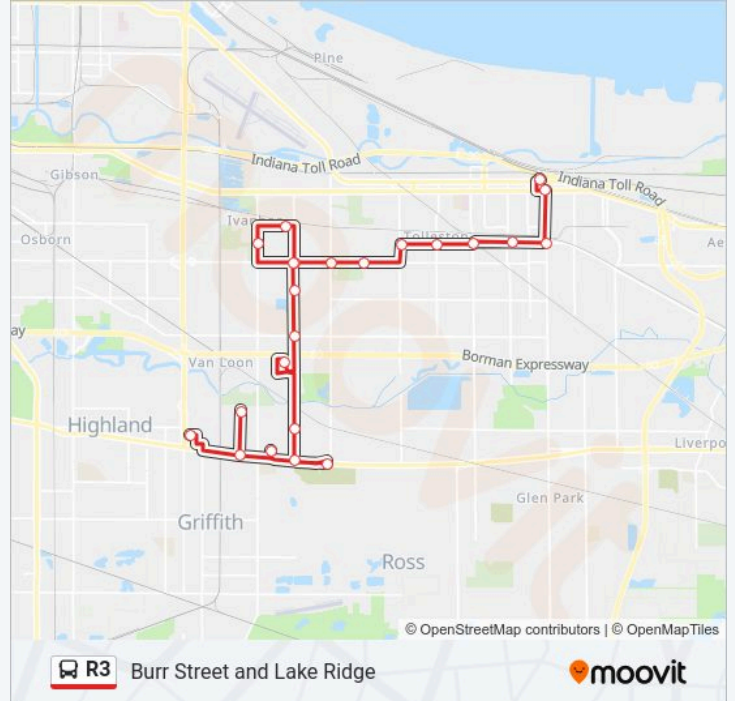

Use the Moovit App to find the closest R3 bus station near you and find out when is the next R3 bus arriving.

**Direction: Metro Center**

14 stops

[VIEW LINE SCHEDULE](#)

11th & Grant  
15th Ave & Burr St  
5th Ave & Colfax St  
5th & Burr  
5th Ave & Clark Rd  
5th Ave & Chase St  
7th & Waverly  
7th & Taft  
5th Ave & Taft St  
5th & Grant  
5th & Fillmore  
7th Ave & Jackson St  
5th & Madison  
Metro Center

**Direction: To Griffith Plaza - Flag the Bus at Any Intersection**  
 23 stops  
[VIEW LINE SCHEDULE](#)

- Metro Center
- 5th & Broadway
- 11th & Broadway
- 11th & Harrison
- 11th & Grant
- 11th & Taft
- 11th & Chase
- 15th & Whitcomb
- 15th Ave & Clark
- 15th Ave & Burr St
- 9th & Gerry
- 11th Ave & Colfax St
- 15th & Burr
- 20th Ave & Burr St
- 25th Ave & Burr St
- Hard Rock Casino
- 35th Ave & Burr St
- Burr St & Ridge Rd

**R3 bus Info**

**Direction:** To Griffith Plaza - Flag the Bus at Any Intersection  
**Stops:** 23  
**Trip Duration:** 56 min  
**Line Summary:**

Goodwill Excel Center  
 Ridge Plaza  
 Park West Apartments  
 Arbogast St & Ridge Rd  
 Griffith Plaza

**R3 bus Info**

**Direction:** To Metro Center - Flag the Bus at Any Intersection  
**Stops:** 26  
**Trip Duration:** 60 min  
**Line Summary:**

7th & Waverly

7th & Taft

5th Ave & Taft St

5th & Grant

5th & Fillmore