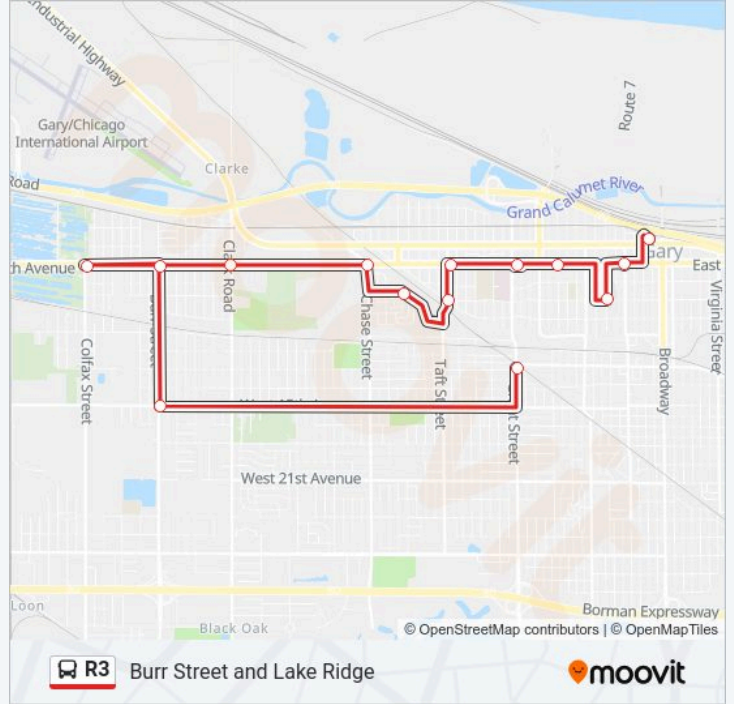

 **R3 Line****Burr Street and Lake Ridge**[Get The App](#)

The R3 bus line (Burr Street and Lake Ridge) has 3 routes. For regular weekdays, their operation hours are:  
(1) Metro Center: 5:12 AM(2) To Griffith Plaza - Flag the Bus at Any Intersection: 6:00 AM-7:15 PM(3) To Metro Center - Flag the Bus at Any Intersection: 5:55 AM-7:00 PM

Use the Moovit App to find the closest R3 bus station near you and find out when is the next R3 bus arriving.

**Direction: Metro Center**

14 stops

[VIEW LINE SCHEDULE](#)

11th & Grant  
15th Ave & Burr St  
5th Ave & Colfax St  
5th & Burr  
5th Ave & Clark Rd  
5th Ave & Chase St  
7th & Waverly  
7th & Taft  
5th Ave & Taft St  
5th & Grant  
5th & Fillmore  
7th Ave & Jackson St  
5th & Madison  
Metro Center

**Direction: To Griffith Plaza - Flag the Bus at Any Intersection**  
 23 stops  
[VIEW LINE SCHEDULE](#)

- Metro Center
- 5th & Broadway
- 11th & Broadway
- 11th & Harrison
- 11th & Grant
- 11th & Taft
- 11th & Chase
- 15th & Whitcomb
- 15th Ave & Clark
- 15th Ave & Burr St
- 9th & Gerry
- 11th Ave & Colfax St
- 15th & Burr
- 20th Ave & Burr St
- 25th Ave & Burr St
- Hard Rock Casino
- 35th Ave & Burr St
- Burr St & Ridge Rd

**R3 bus Info**

**Direction:** To Metro Center - Flag the Bus at Any Intersection  
**Stops:** 26  
**Trip Duration:** 60 min  
**Line Summary:**

7th & Waverly

7th & Taft

5th Ave & Taft St

5th & Grant

5th & Fillmore