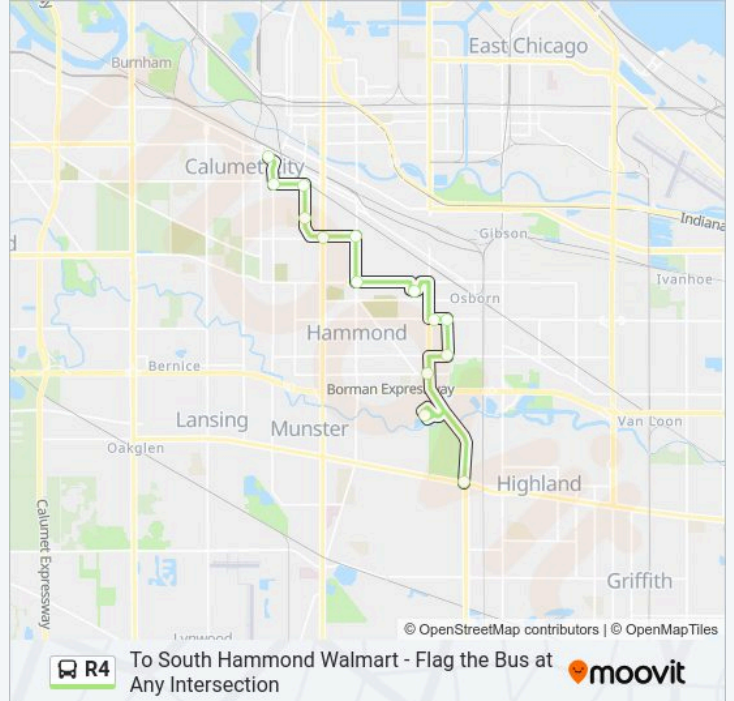

Direction: To South Hammond Walmart - Flag the Bus at Any Intersection

14 stops

[VIEW LINE SCHEDULE](#)

Sibley & Morton
Hohman & Douglas St
Douglas And Sohl
Hammond Civic Center
Calumet & Highland
Columbia Ave & Highland St
165th & Columbia
Food 4 Less
Indy Blvd & 169th St
169th St & Woodmar Ave
Purdue University Calumet
175th & Indianapolis Blvd
Walmart
Indy Blvd And Ridge Road

R4 bus Time Schedule

To South Hammond Walmart - Flag the Bus at Any Intersection Route Timetable:

Monday	7:00 AM-7:00 PM
Tuesday	7:00 AM-7:00 PM
Wednesday	7:00 AM-7:00 PM
Thursday	7:00 AM-7:00 PM
Friday	7:00 AM-7:00 PM
Saturday	Not Operational
Sunday	Not Operational

R4 bus Info

Direction: To South Hammond Walmart - Flag the Bus at Any Intersection

Stops: 14

Trip Duration: 30 min

Line Summary:

Direction: To Sibley & Morton - Flag the Bus at Any Intersection

13 stops

[VIEW LINE SCHEDULE](#)

Indy Blvd And Ridge Road

Ridge & White Oak

Ridge & Calumet

Target/Hammond Clinic

175th & Columbia (Col. Center)

169th & Columbia

165th & Columbia

Columbia Ave & Highland St