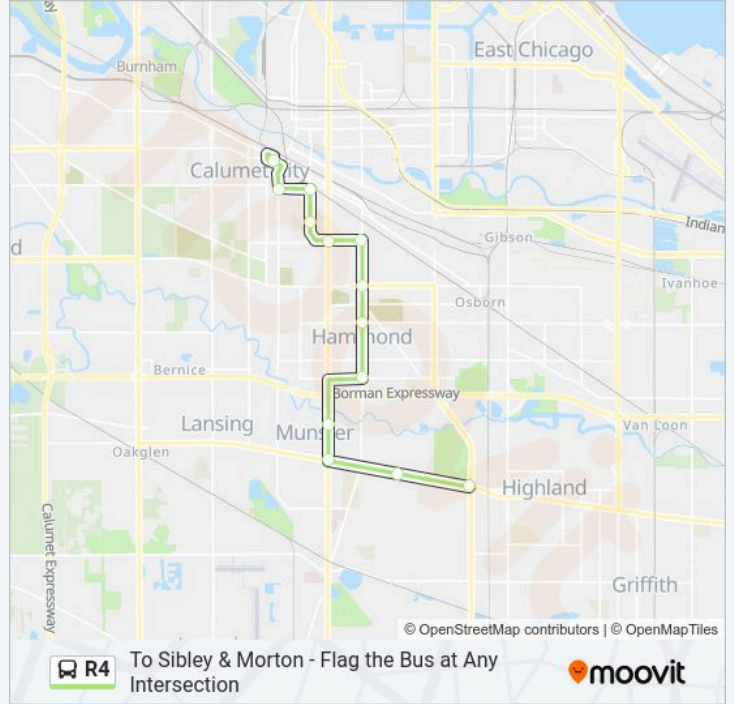

R4 bus Info

Direction: To South Hammond Walmart - Flag the Bus at Any Intersection

Stops: 14

Trip Duration: 30 min

Line Summary:

Direction: To Sibley & Morton - Flag the Bus at Any Intersection

13 stops

[VIEW LINE SCHEDULE](#)

Indy Blvd And Ridge Road

Ridge & White Oak

Ridge & Calumet

Target/Hammond Clinic

175th & Columbia (Col. Center)

169th & Columbia

165th & Columbia

Columbia Ave & Highland St

Calumet & Highland

Hammond Civic Center

Sohl & Douglas St

Hohman & Douglas St

Sibley & Morton

R4 bus Time Schedule

To Sibley & Morton - Flag the Bus at Any Intersection
Route Timetable:

Monday	6:30 AM-7:30 PM
Tuesday	6:30 AM-7:30 PM
Wednesday	6:30 AM-7:30 PM
Thursday	6:30 AM-7:30 PM
Friday	6:30 AM-7:30 PM
Saturday	Not Operational
Sunday	Not Operational

R4 bus Info

Direction: To Sibley & Morton - Flag the Bus at Any Intersection

Stops: 13

Trip Duration: 25 min

Line Summary:

R4 bus time schedules and route maps are available in an offline PDF at moovitapp.com. Use the Moovit App to see live bus times, train schedule or subway schedule, and step-by-step directions for all public transit in Chicago.