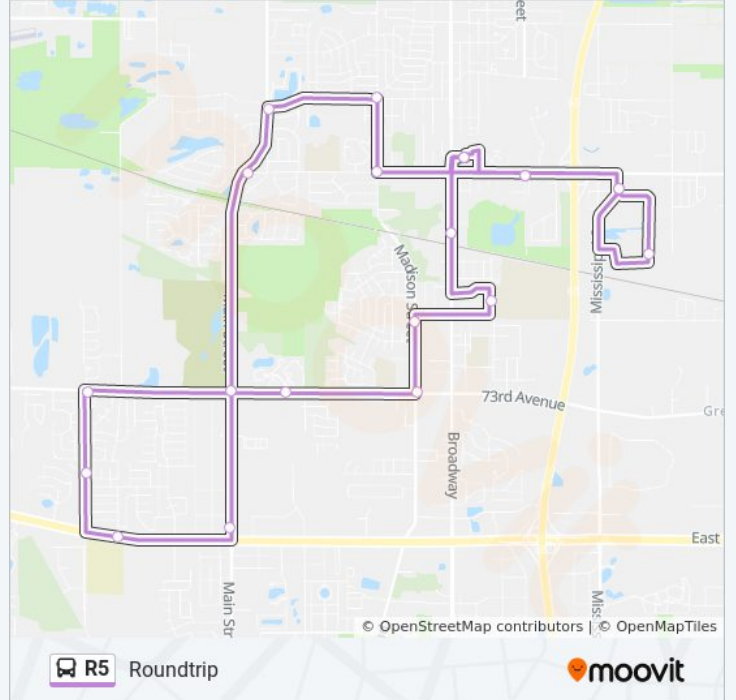

Roundtrip

Get The App

The R5 bus line Roundtrip has one route. For regular weekdays, their operation hours are:

(1) Roundtrip: 7:02 AM - 6:22 PM

Use the Moovit App to find the closest R5 bus station near you and find out when is the next R5 bus arriving.

Direction: Roundtrip

23 stops

[VIEW LINE SCHEDULE](#)

Strack & Van Til 59th/B'Way

61st & Georgia

62nd & Marcella Dr

Teleperformance (Northwind)

62nd & Marcella Dr

61st & Georgia

Strack & Van Til 59th/B'Way

61st & Harrison

57th & Harrison

Hickory Ridge Lake

61st & Taft

73rd & Taft

Taft & Us30

R5 bus Info

Direction: Roundtrip

Stops: 23

Trip Duration: 40 min

Line Summary:

R5 bus time schedules and route maps are available in an offline PDF at moovitapp.com. Use the [Moovit App](#) to see live bus times, train schedule or subway schedule, and step-by-step directions for all public transit in Chicago.