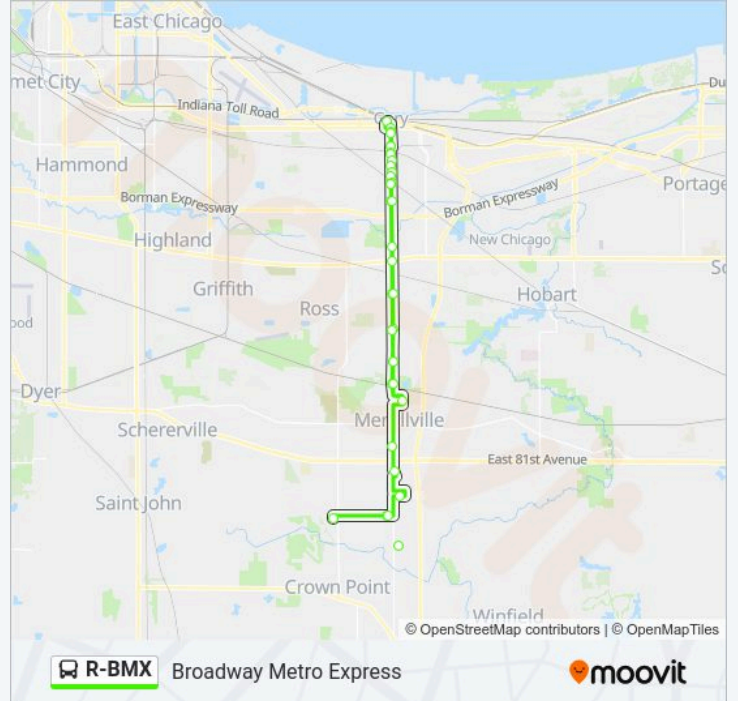

Broadway 4480

Food Bank Of Northwest Indiana

Town Hall (78th/80th)

Food Bank Of Northwest Indiana

Andrean High School (59th Ave)

25th & Broadway

21st Ave & Broadway

11th Ave.

Va Outpatient Clinic

Southlake Methodist Hospital

Century Plaza (81st Ave)

Merrillville High School

53rd Avenue Northbound

Morningside (45th Ave) Northbound

East 18th Avenue 25

Midtown/Ymca (15th Ave) Northbound

Broadway 581

R-BMX bus time schedules and route maps are available in an offline PDF at moovitapp.com. Use the Moovit App to see live bus times, train schedule or subway schedule, and step-by-step directions for all public transit in Chicago.

© 2025 Moovit - All Rights Reserved