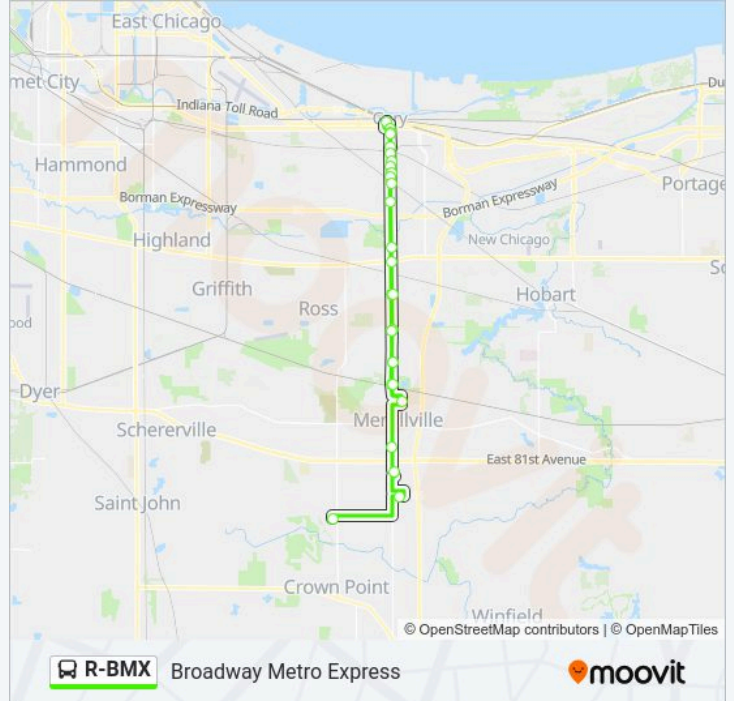

Use the Moovit App to find the closest R-BMX bus station near you and find out when is the next R-BMX bus arriving.

Direction: Roundtrip

27 stops

[VIEW LINE SCHEDULE](#)

Metro Center

25th Ave And Broadway

University Park (35th Ave)

Ridge Road

Broadway 4480

53rd Avenue Southbound

Town Hall (78th/80th)

Southlake Methodist Hospital

Lake County Government Center

Century Plaza (81st Ave)

Merrillville High School

R-BMX bus Info**Direction:** Roundtrip**Stops:** 27**Trip Duration:** 68 min**Line Summary:**

53rd Avenue Northbound

Morningside (45th Ave) Northbound

East 18th Avenue 25

Midtown/Ymca (15th Ave) Northbound

Broadway 581

21st Ave & Broadway

Direction: Metro Center

35 stops

[VIEW LINE SCHEDULE](#)

Downtown South (9th Ave)

Gary State Bank (5th Ave)

6th Avenue Southbound