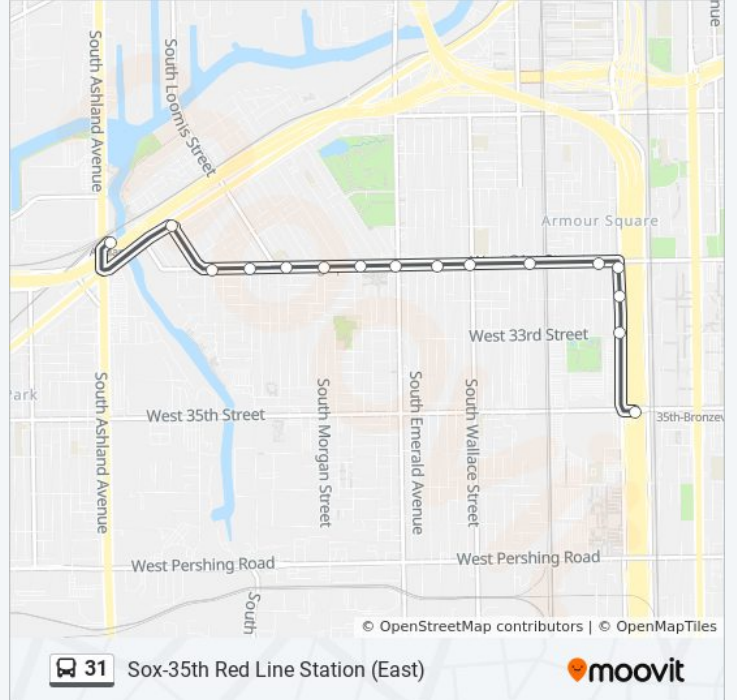

31 bus time schedules and route maps are available in an offline PDF at moovitapp.com. Use the [Moovit App](#) to see live bus times, train schedule or subway schedule, and step-by-step directions for all public transit in Chicago.

[About Moovit](#) • [MaaS Solutions](#) • [Supported Countries](#) • [Mooviter Community](#)

© 2024 Moovit - All Rights Reserved

Check Live Arrival Times