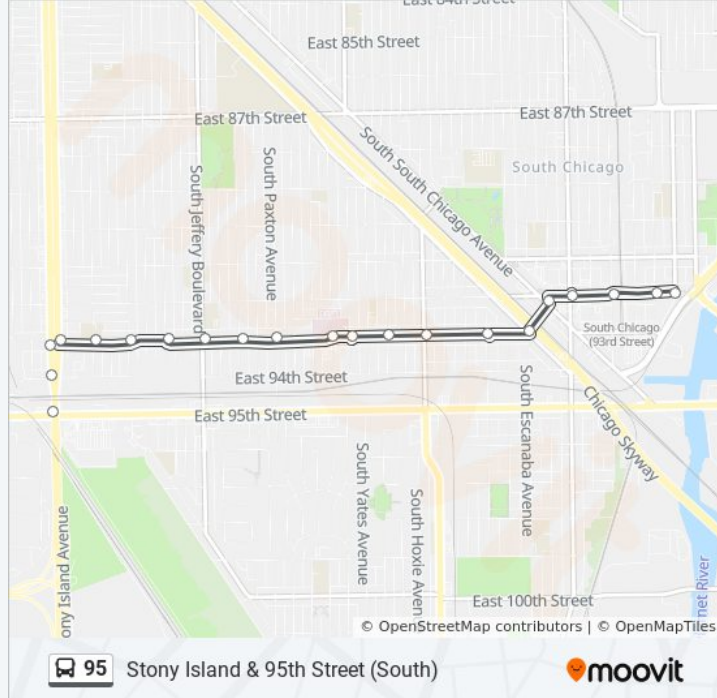

95 bus Info

Direction: Stony Island & 95th Street (South)

Stops: 21

Trip Duration: 10 min

Line Summary:

Stony Island & 93rd Street (South)

Stony Island & 94th Street (South)

Stony Island & 95th Street (South)