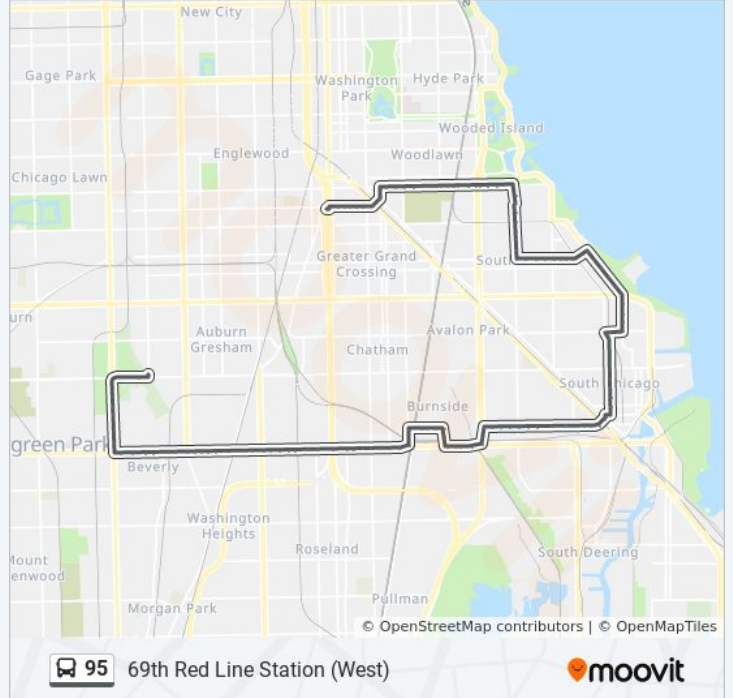

Use the Moovit App to find the closest 95 bus station near you and find out when is the next 95 bus arriving.

Direction: 69th Red Line Station (West)

136 stops

[VIEW LINE SCHEDULE](#)

Damen & 87th Street Terminal (Se)

95th Street & Hoyne (East)

95th Street & Damen (East)

95th St & Longwood Dr

95th Street & Longwood

95th St & Vanderpoel Ave

95th / Ashland

95th Street & Winston (East)

95th St & Bishop St

95th Street & Loomis (East)

95th St & Throop St

95th St & Racine Ave

95th / Vincennes

95 bus Time Schedule

69th Red Line Station (West) Route Timetable:

Sunday	12:01 AM - 11:32 PM
Monday	12:02 AM - 11:31 PM
Tuesday	12:01 AM - 11:31 PM
Wednesday	12:01 AM - 11:31 PM
Thursday	12:01 AM - 11:31 PM
Friday	12:01 AM - 11:31 PM
Saturday	12:01 AM - 11:31 PM

95 bus Info

Direction: 69th Red Line Station (West)

Stops: 136

Trip Duration: 67 min

Line Summary:

95th St & Morgan St
95th St & Peoria St
95th Street & Halsted
95th St & Union Ave
95th St & Wallace St
95th St & Normal Ave
95th Street & Eggleston
95th Street & Princeton (East)
95th Street & Wentworth (East)
95th Red Line Station (East)
Michigan & 95th Street (East)
95th Street & Indiana (East)
95th Street & Forest (East)
95th Street & King Drive
95th Street & Eberhart (East)
95th Street & St. Lawrence (East)
95th Street & Langley (East)
Cottage Grove & 95th Street (North)
Cottage Grove & 93rd Street (North)
93rd Street & Drexel (East)
93rd Street & Ellis (East)
93rd Street & Greenwood (East)
93rd Street & Woodlawn (East)
Woodlawn & 94th Street (South)
95th Street & Woodlawn (East)
1300 E 95th Street (East)
95th Street & Dorchester (East)
1500 E 95th Street (East)
Stony Island & 95th Street (North)
Stony Island & 94th Street (North)
Stony Island & 93rd Street (North)
93rd Street & East End (East)
93rd Street & Cregier (East)