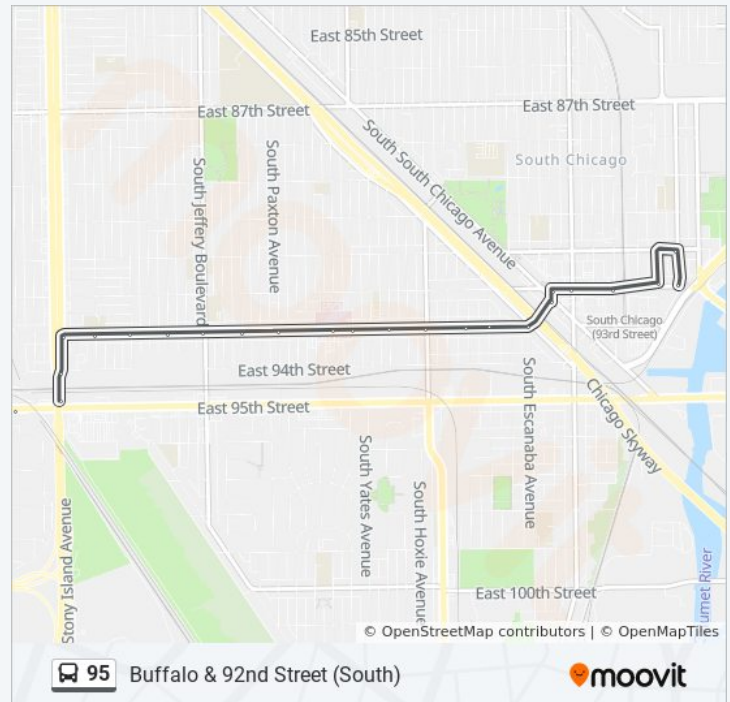

95th Red Line Station (East)

Michigan & 95th Street (East)

95th Street & Indiana (East)

95th Street & Forest (East)

95th Street & King Drive

95th Street & Eberhart (East)

95th Street & St. Lawrence (East)

95th Street & Langley (East)

Cottage Grove & 95th Street (North)

95 bus Info

Direction: Buffalo & 92nd Street (South)

Stops: 72

Trip Duration: 46 min

Line Summary:

Cottage Grove & 93rd Street (North)

93rd Street & Drexel (East)

93rd Street & Ellis (East)

93rd Street & Greenwood (East)

93rd Street & Woodlawn (East)

Woodlawn & 94th Street (South)

95th Street & Woodlawn (East)

1300 E 95th Street (East)

95th Street & Dorchester (East)

1500 E 95th Street (East)

Stony Island & 95th Street (North)

Stony Island & 94th Street (North)

Stony Island & 93rd Street (North)

93rd Street & East End (East)

93rd Street & Cregier (East)

93rd Street & Bennett (East)