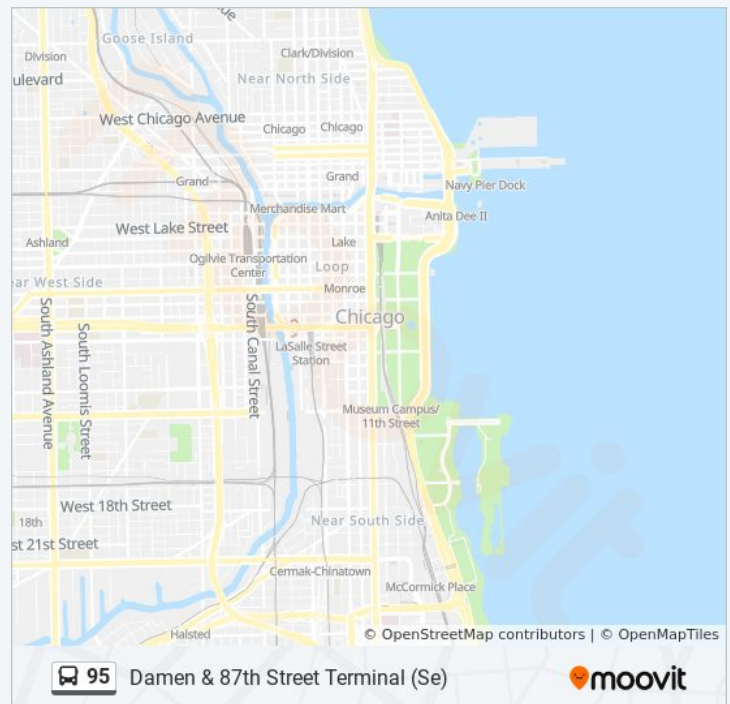

91st Street & Buffalo (East)

Buffalo & 92nd Street (South)

Direction: Damen & 87th Street Terminal (Se)

139 stops

[VIEW LINE SCHEDULE](#)

69th Red Line Station (East)
69th Street & State (East)
69th Street & Wabash (East)
69th Street & Michigan (East)
69th Street & Indiana (East)
69th Street & Prairie (East)
69th Street & Calumet (East)
69th Street & King Drive (East)
69th Street & Anthony (East)
Keefe & South Chicago (Ne)
Rhodes & 68th Street (North)
Rhodes & 67th Street (North)
67th Street & St. Lawrence (East)
67th Street & Langley (East)
67th Street & Cottage Grove (East)
67th Street & Drexel (East)
67th Street & Ingleside (East)
67th Street & Ellis (East)
67th Street & Greenwood (East)
67th Street & University (East)
67th Street & Minerva (East)
67th Street & Woodlawn (East)
67th Street & Kimbark (East)
67th Street & Kenwood (East)
67th Street & Dorchester (East)
67th Street & Blackstone (East)
67th Street & Stony Island (East)
67th Street & Cornell (East)
67th Street & East End (East)

95 bus Time Schedule

Damen & 87th Street Terminal (Se) Route

Timetable:

Sunday	3:46 AM - 11:45 PM
Monday	3:16 AM - 11:45 PM
Tuesday	3:16 AM - 11:45 PM
Wednesday	3:16 AM - 11:45 PM
Thursday	3:16 AM - 11:45 PM
Friday	3:16 AM - 11:45 PM
Saturday	3:16 AM - 11:45 PM

95 bus Info

Direction: Damen & 87th Street Terminal (Se)

Stops: 139

Trip Duration: 45 min

Line Summary:

67th Street & Cregier (East)

67th Street & Bennett (East)

67th Street & Jeffery (East)

Jeffery & 68th Street (South)

Jeffery & 69th Street (South)

Jeffery & 70th Street (South)

Jeffery & 71st Street (South)

Jeffery & 72nd Street (South)

Jeffery & 73rd Street (South)

Jeffery & 74th Street (South)