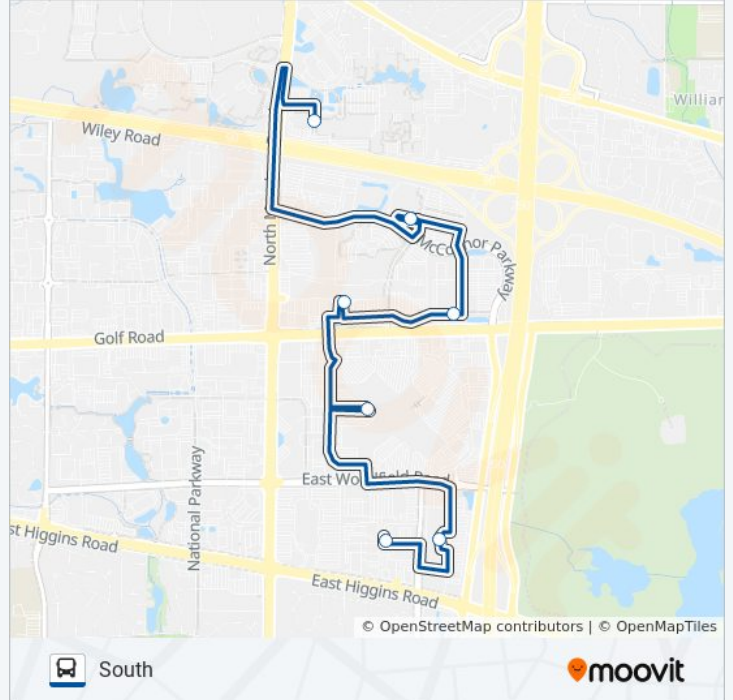

SCHAUMBURG TROLLEY bus Info**Direction:** North**Stops:** 6**Trip Duration:** 18 min**Line Summary:**

Direction: South

7 stops

[VIEW LINE SCHEDULE](#)

Schaumburg Convention Center

Ikea

Walter Payton Dr & West Dr

Woodfield Village Green/Marshall's

Woodfield Mall (Entrance 1)

Streets Of Woodfield/Carson's

Northwest Transportation Center

SCHAUMBURG TROLLEY bus Time Schedule

South Route Timetable:

Sunday	Not Operational
Monday	Not Operational
Tuesday	Not Operational
Wednesday	Not Operational
Thursday	Not Operational
Friday	12:00 PM - 8:00 PM
Saturday	10:00 AM - 8:40 PM

SCHAUMBURG TROLLEY bus Info

Direction: South

Stops: 7

Trip Duration: 26 min

Line Summary:

SCHAUMBURG TROLLEY bus time schedules and route maps are available in an offline PDF at moovitapp.com. Use the [Moovit App](#) to see live bus times, train schedule or subway schedule, and step-by-step directions for all public transit in Chicago.