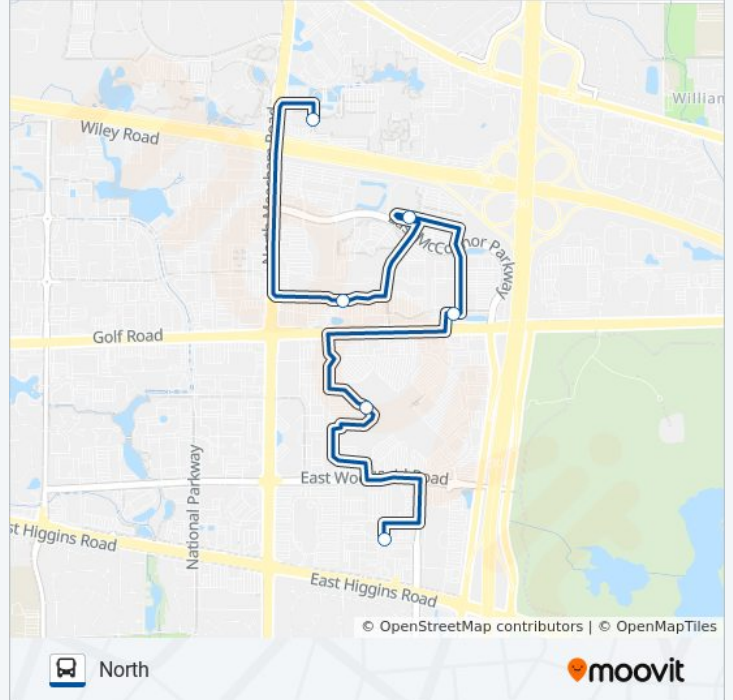

Use the Moovit App to find the closest SCHAUMBURG TROLLEY bus station near you and find out when is the next SCHAUMBURG TROLLEY bus arriving.

Direction: North

6 stops

[VIEW LINE SCHEDULE](#)

Northwest Transportation Center

Woodfield Mall (Entrance 1)

Walter Payton Dr & East Dr

Ikea

Woodfield Village Green/Marshall's

Schaumburg Convention Center

SCHAUMBURG TROLLEY bus Time Schedule

North Route Timetable:

Sunday	Not Operational
Monday	Not Operational
Tuesday	Not Operational
Wednesday	Not Operational
Thursday	Not Operational
Friday	12:00 PM - 8:30 PM
Saturday	10:00 AM - 8:40 PM

SCHAUMBURG TROLLEY bus Info**Direction:** North**Stops:** 6**Trip Duration:** 18 min**Line Summary:**

Direction: South

7 stops

[VIEW LINE SCHEDULE](#)

Schaumburg Convention Center

Ikea

Walter Payton Dr & West Dr

Woodfield Village Green/Marshall's

Woodfield Mall (Entrance 1)

Streets Of Woodfield/Carson's

Northwest Transportation Center

SCHAUMBURG TROLLEY bus Time Schedule

South Route Timetable:

Sunday	Not Operational
Monday	Not Operational
Tuesday	Not Operational
Wednesday	Not Operational
Thursday	Not Operational
Friday	12:00 PM - 8:00 PM
Saturday	10:00 AM - 8:40 PM