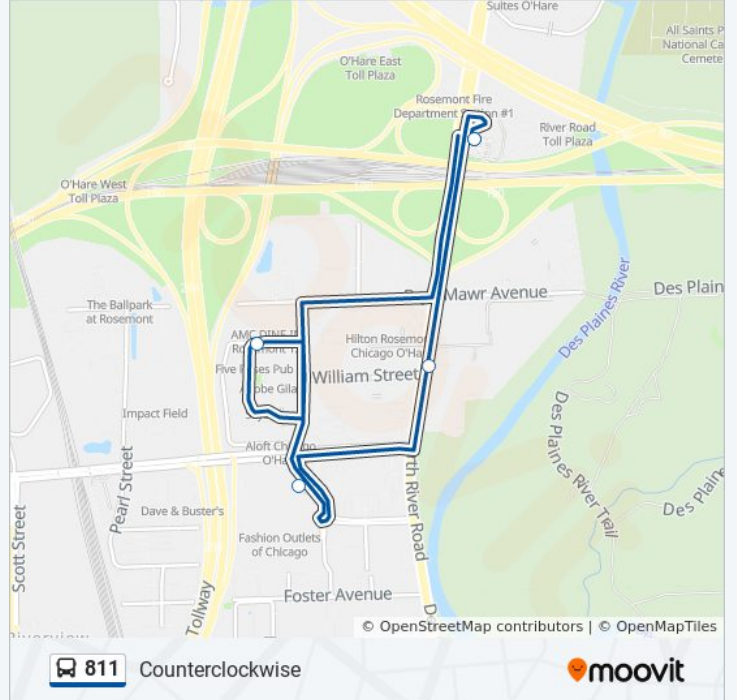

Counterclockwise

Get The App

The 811 bus line Counterclockwise has one route. For regular weekdays, their operation hours are:

(1) Counterclockwise: 7:30 AM - 11:50 PM

Use the Moovit App to find the closest 811 bus station near you and find out when is the next 811 bus arriving.

Direction: Counterclockwise

5 stops

[VIEW LINE SCHEDULE](#)

Rosemont Cta Station

Amc

Fashion Outlets Of Chicago

Donald E Stevens Convention Center

Rosemont Cta Station

811 bus Time Schedule

Counterclockwise Route Timetable:

Sunday	12:05 AM - 3:05 AM
Monday	7:30 AM - 11:50 PM
Tuesday	7:30 AM - 11:50 PM
Wednesday	7:30 AM - 11:50 PM
Thursday	7:30 AM - 11:50 PM
Friday	8:30 AM - 11:50 PM
Saturday	12:05 AM - 11:50 PM

811 bus Info

Direction: Counterclockwise

Stops: 5

Trip Duration: 15 min

Line Summary:

811 bus time schedules and route maps are available in an offline PDF at moovitapp.com. Use the [Moovit App](#) to see live bus times, train schedule or subway schedule, and step-by-step directions for all public transit in Chicago.