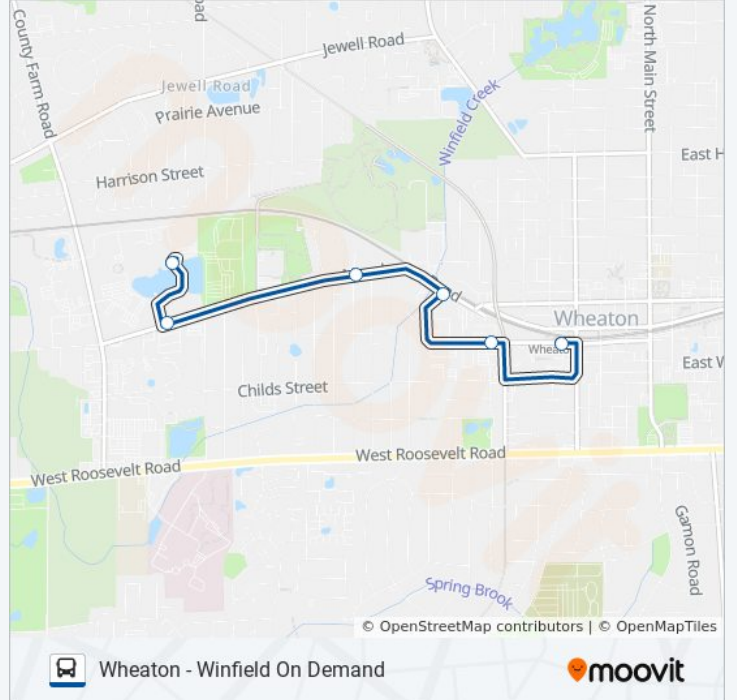

Direction: East

Stops: 6

Trip Duration: 7 min

Line Summary:

Direction: West

6 stops

[VIEW LINE SCHEDULE](#)

Liberty Dr & West St

Liberty Dr & Bridge St

Gables Blvd & Manchester Rd

Manchester Rd & Dorchester Ave

111-505 Manchester Rd (South Entrance)

Du Page County Complex & Judicial Center

WHEATON - WINFIELD ON DEMAND bus Time Schedule

West Route Timetable:

Sunday	Not Operational
Monday	6:44 AM - 5:44 PM
Tuesday	6:44 AM - 5:44 PM
Wednesday	6:44 AM - 5:44 PM
Thursday	6:44 AM - 5:44 PM
Friday	6:44 AM - 5:44 PM
Saturday	Not Operational

WHEATON - WINFIELD ON DEMAND bus Info

Direction: West

Stops: 6

Trip Duration: 9 min

Line Summary:

WHEATON - WINFIELD ON DEMAND bus time schedules and route maps are available in an offline PDF at moovitapp.com. Use the [Moovit App](#) to see live bus times, train schedule or subway schedule, and step-by-step directions for all public transit in Chicago.