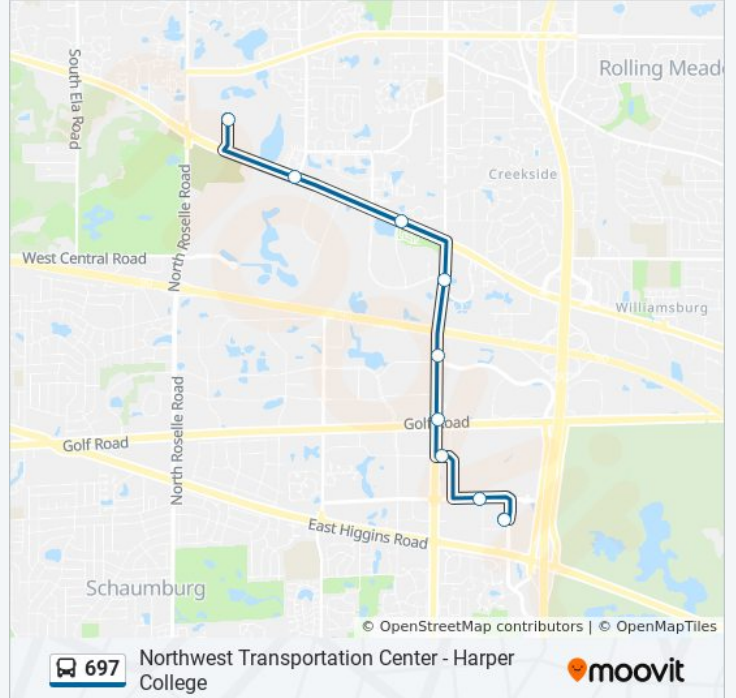

Use the Moovit App to find the closest 697 bus station near you and find out when is the next 697 bus arriving.

Direction: Harper College (Building A)

9 stops

[VIEW LINE SCHEDULE](#)

- Northwest Transportation Center
- Woodfield Rd & Mall Dr
- Plaza Dr & American Ln
- Meacham Rd & Golf Rd
- Meacham Rd & Mcconnor Pkwy/Tower Rd
- Meacham Rd & Drummer Dr/Progress Pkwy
- Algonquin Rd & Parkside Dr
- Algonquin Rd & Quentin Rd
- Harper College (Building A)

697 bus Time Schedule

Harper College (Building A) Route Timetable:

Sunday	Not Operational
Monday	6:49 AM - 6:49 PM
Tuesday	6:49 AM - 6:49 PM
Wednesday	6:49 AM - 6:49 PM
Thursday	6:49 AM - 6:49 PM
Friday	6:49 AM - 6:49 PM
Saturday	Not Operational

697 bus Info

Direction: Harper College (Building A)

Stops: 9

Trip Duration: 16 min

Line Summary:

Direction: Northwest Transportation Center

9 stops

[VIEW LINE SCHEDULE](#)

- Harper College (Building A)
- Algonquin Rd & Quentin Rd
- Algonquin Rd & Parkside Dr
- Meacham Rd & Progress Pkwy/Drummer Dr
- Meacham Rd & Tower Rd/Mcconnor Pkwy
- Meacham Rd & Golf Rd
- American Ln./Plaza Dr.
- Mall Dr & Woodfield Rd
- Northwest Transportation Center