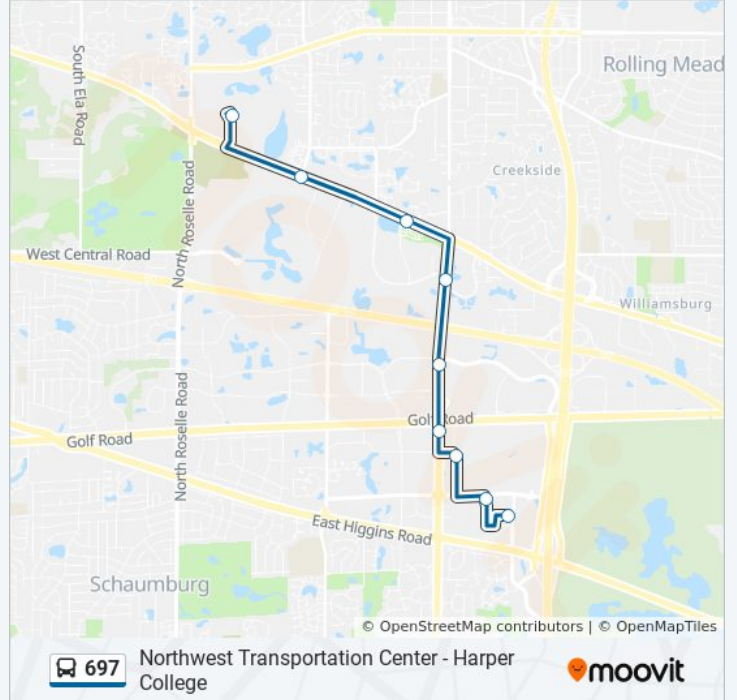

697 bus Info

Direction: Harper College (Building A)

Stops: 9

Trip Duration: 16 min

Line Summary:

Direction: Northwest Transportation Center

9 stops

[VIEW LINE SCHEDULE](#)

- Harper College (Building A)
- Algonquin Rd & Quentin Rd
- Algonquin Rd & Parkside Dr
- Meacham Rd & Progress Pkwy/Drummer Dr
- Meacham Rd & Tower Rd/Mcconnor Pkwy
- Meacham Rd & Golf Rd
- American Ln./Plaza Dr.
- Mall Dr & Woodfield Rd
- Northwest Transportation Center

697 bus Time Schedule

Northwest Transportation Center Route Timetable:

Sunday	Not Operational
Monday	7:06 AM - 7:06 PM
Tuesday	7:06 AM - 7:06 PM
Wednesday	7:06 AM - 7:06 PM
Thursday	7:06 AM - 7:06 PM
Friday	7:06 AM - 7:06 PM
Saturday	Not Operational

697 bus Info

Direction: Northwest Transportation Center

Stops: 9

Trip Duration: 16 min

Line Summary:

697 bus time schedules and route maps are available in an offline PDF at moovitapp.com. Use the [Moovit App](#) to see live bus times, train schedule or subway schedule, and step-by-step directions for all public transit in Chicago.