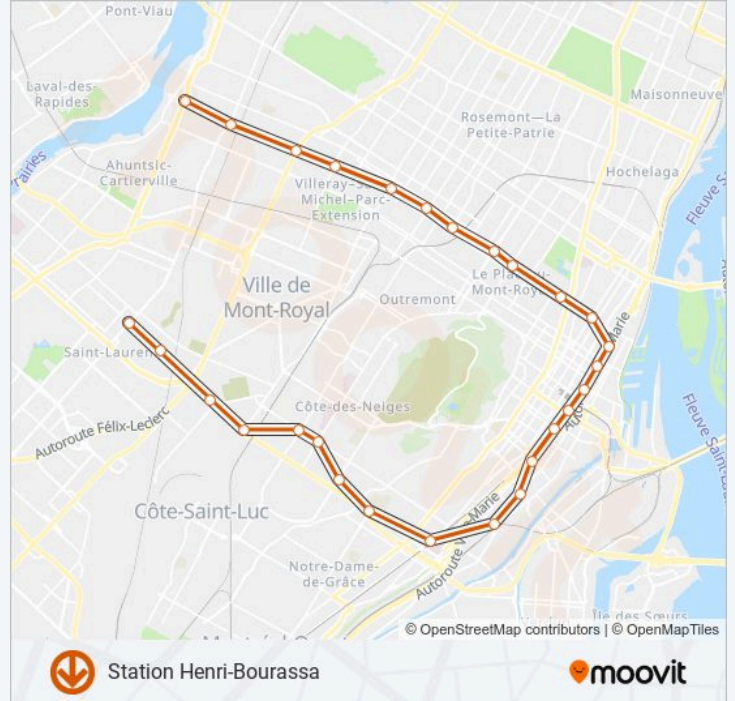

Station Georges-Vanier

Station Lionel-Groulx

Station Place St-Henri

Station Vendôme

Station Villa-Maria

Station Snowdon

Station Côte-Ste-Catherine

Station Plamondon

Station Place St-Henri

Station Lionel-Groulx

Station Georges-Vanier

Station Lucien-L'Allier

Station Bonaventure

Station Square Victoria-Oaci

Station Place D'Armes

Station Champ De Mars

Informations de la ligne LIGNE 2 - ORANGE de métro

Direction: Station Henri-Bourassa

Arrêts: 28

Durée du Trajet: 42 min

Récapitulatif de la ligne:

- Station Berri-Uqam
- Station Sherbrooke
- Station Mont-Royal
- Station Laurier
- Station Rosemont
- Station Beaubien
- Station Jean-Talon
- Station Jarry
- Station Crémazie
- Station Sauvé
- Station Henri-Bourassa