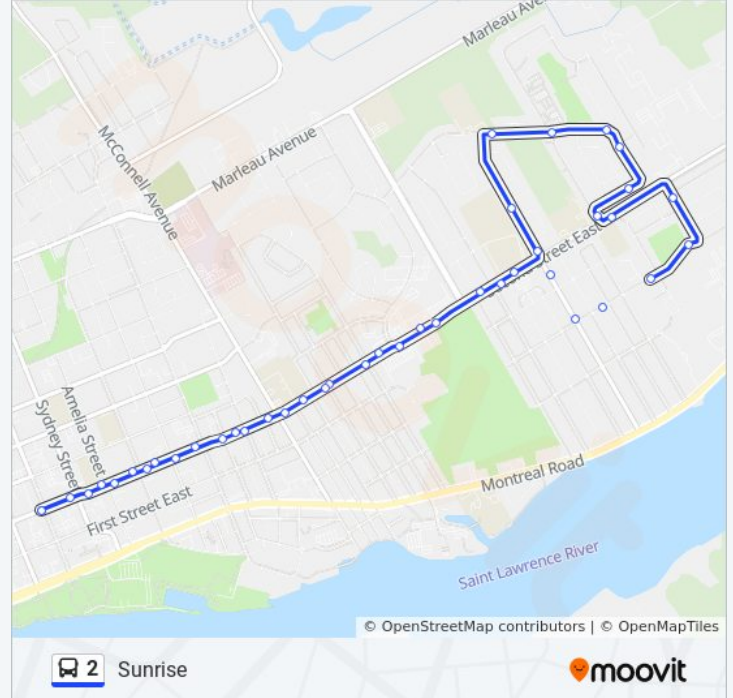

Second & Saint Peter's School

Second & Saint Peters

Campbell & Second St.

Mpiqc

Loyalist & Campbell

Ridgewood

Loyalist & Education

Leclerc

Billington & Concorde

Walton & Billington

Walton & Ivan

Walton & Bryden

Anthony & Walton

Anthony & First

Second & Saint Lawrence High School

Second & Danis

Eastcourt Mall

Second & Glengarry

Second & Guy To Pitt & Second

Citadelle High School

Second & Mcconnell

Baldwin To Pitt & Second

Second & Marlborough

Second & Gloucester

Adolphus To Pitt & Second

Amelia To Pitt & Second

Second & Sydney (Library)

Pitt & Second

Les horaires et trajets sur une carte de la ligne 2 de bus sont disponibles dans un fichier PDF hors-ligne sur moovitapp.com. Utilisez le [Appli Moovit](#) pour voir les horaires de bus, train ou métro en temps réel, ainsi que les instructions étape par étape pour tous les transports publics à Montréal.

[À propos de Moovit](#) • [Solutions MaaS](#) • [Pays disponibles](#) • [Communauté Moovit](#)

Consultez les horaires d'arrivée en direct