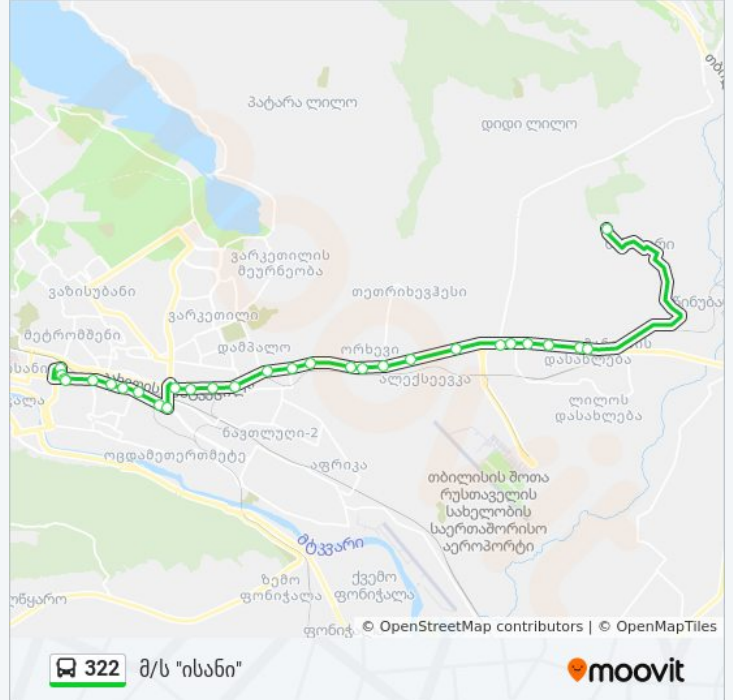

/ - [1066]

- [3097]

/ () - [3090]

/ - [2601]

/ () M/S Isani

Id:1702

#67 - [2748]

26

() - [3157]

III I . -
Opposite To III Massive, I Block, Building E - Id838

Pepela - Id:1472

Opposite To Gakhokidze Street - Id:2739

322

8:00 AM - 8:30 PM

8:00 AM - 8:30 PM

8:00 AM - 8:30 PM