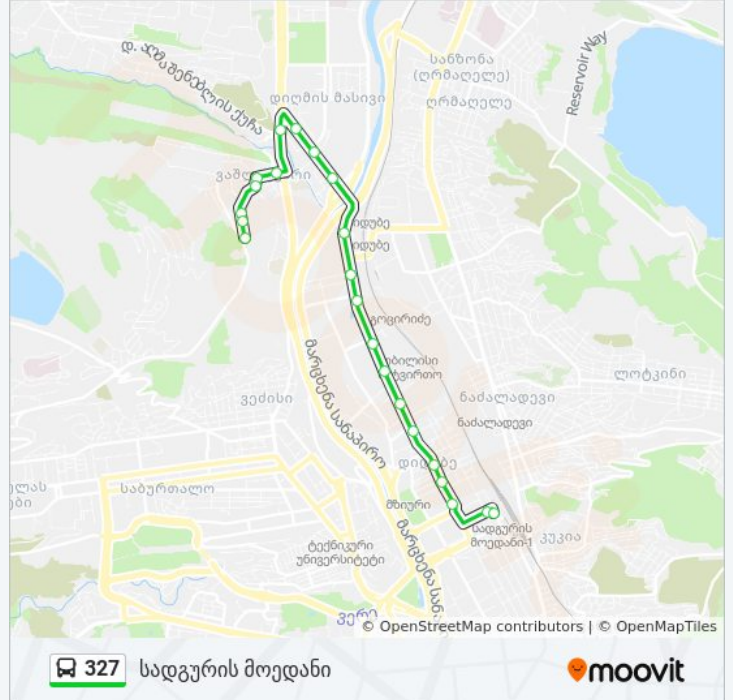

327

7:00 AM - 7:50 PM  
 7:00 AM - 7:50 PM  
 7:00 AM - 7:50 PM  
 7:00 AM - 7:50 PM  
 7:00 AM - 7:50 PM  
 7:00 AM - 7:50 PM  
 7:00 AM - 7:50 PM

327

:  
 : 22  
 : 30

#142 - [902]  
 - [903]  
 - [904]  
 ( ) - [905]  
 . - [906]

/

Id:3728

(7) Station Square (7) -

Id:1352

(7) Station Square (7) -

327

PDF- moovitapp.com-

[Moovit](#)