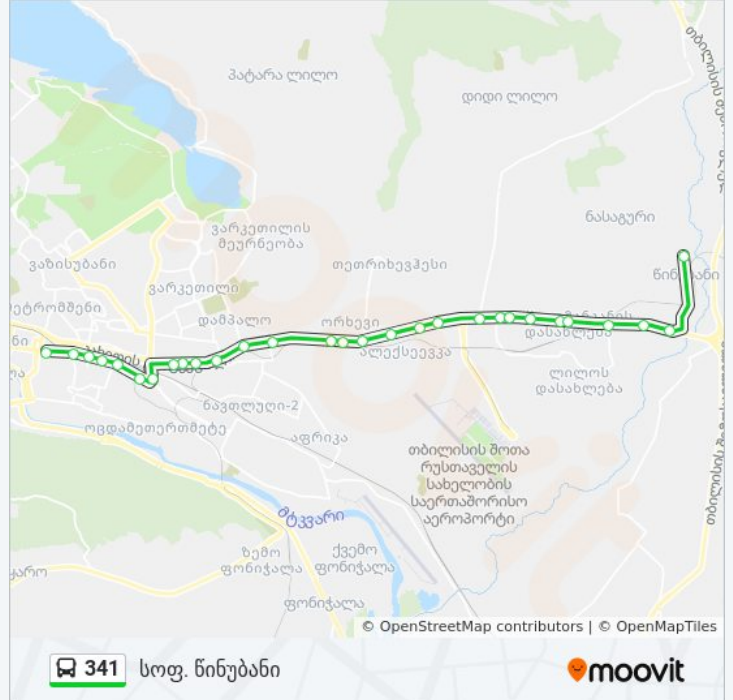

Opposite To III Massive, I Block, Building E - Id838

Pepela - Id:1472

Opposite To Gakhokidze Street - Id:2739

Sante - Id:1473

Kakheti Hiway -

Id:2741

Road To Orkhevi -

Id:1474

Orkhevi Bridge - Id:3024

Kvemo Aleqseevyja -

Id:1475

- [2742]

International Black Sea University - 3026

[2190]

[1476]

- [2744]

- [2745]

- [2621]

#40 - [3158]

- [3160]

[3159]

( ) - [3654]

- [2681]

341

PDF- moovitapp.com-

[Moovit](#)

[Moovit-](#) • [MaaS](#)

• [Moovit-](#)

© 2023 Moovit -