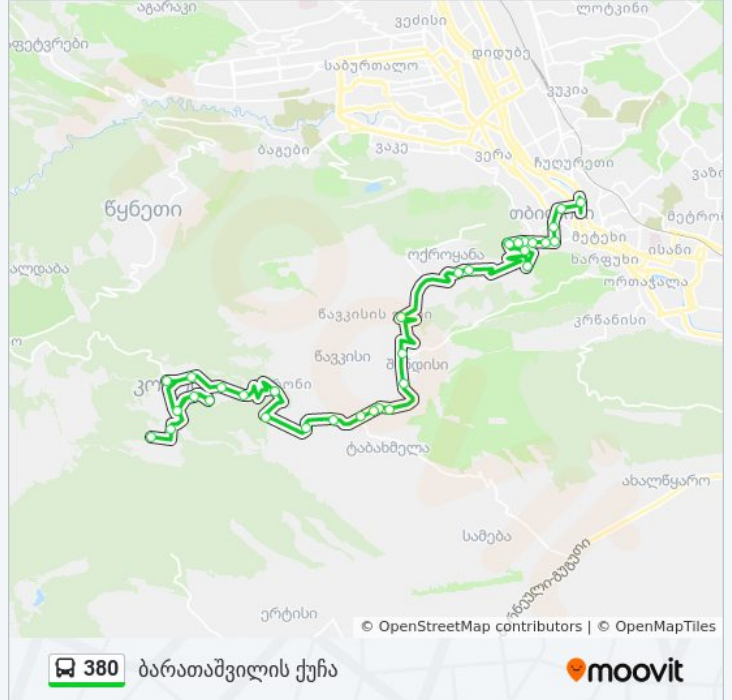

-5
- [3543]
-2
- [3540]
( ) - [3082]
- [3645]
( ) - [3450]
( ) - 3647
- [3648]
- [1057]
№45
- [3238]
#47
#47 ( )
- [1217]
#28 - [844]
#16

- [3639]
2-4-
( ) Opposite To
Baratashvili St. #2-4, (Konka) - Id:3066
( ) - [2994]