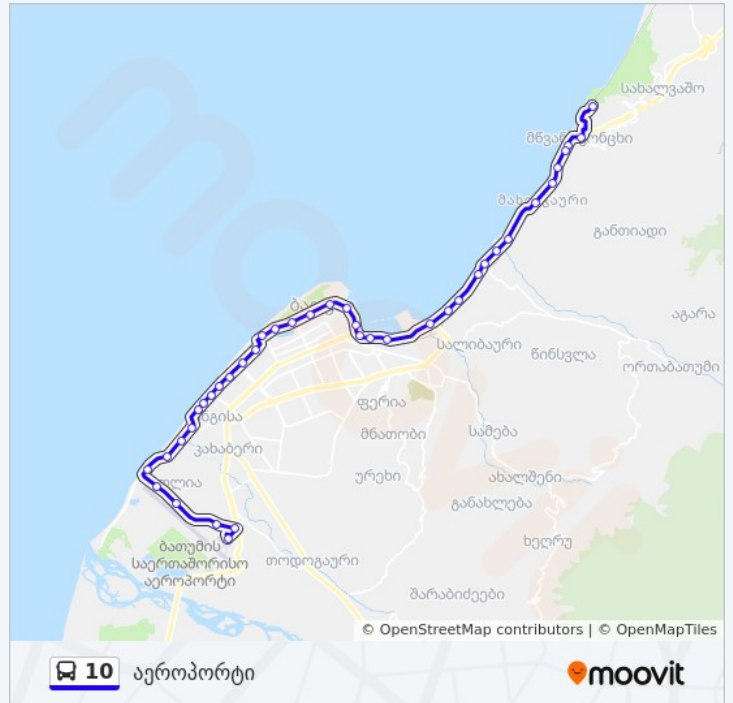

. #45-47
. #41
. #27
. ( ) #5
( ) #9
. #57
( ) # 51
. (6) #45
Rustaveli Avenue, 10
#21
, 27
. #36
. #72
, #74
. #7

. #1
, 5
. (/)
#60
#2

10

:
: 34

: 45