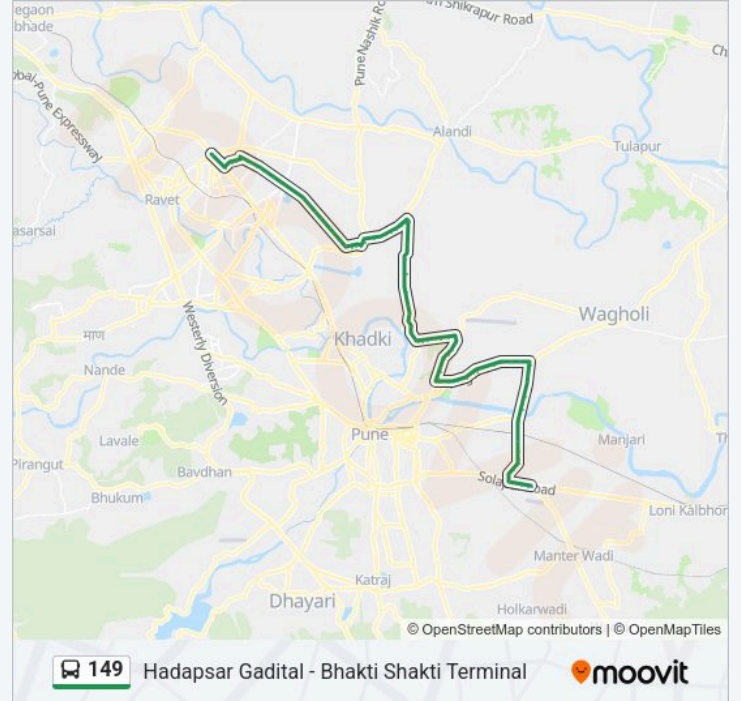

5 Wa Mile BRTS

Viman Nagar Corner

Vadgaon Sheri Phata

Ramwadi Metro Station

Ramwadi Jakat Naka

Agakhan Palace

Shastrinagar Chowk

Netaji Chowk

Vikrikar Karyalaya / Golf Club

Maharashtra Housing Corner

Yerwada Post Office

Nagpur Chal

Guard Room

Akash Nagar

Sanjay Park

509 Chowk

Kekan Gas Agency

Tingre Nagar

Gandhi Acid Company

Kasturba General Hospital

Vishrantwadi Terminal

Vishrantwadi Chowk

Vishrantwadi

RD Colony

Kalas Gaon

Pathan Baba Dargah

Mhaske Wasti

Parade Ground

Ganesh Nagar (Alandi Road)

Wireless Colony (Alandi Road)

AIT College Dighi

Dighi Gaon