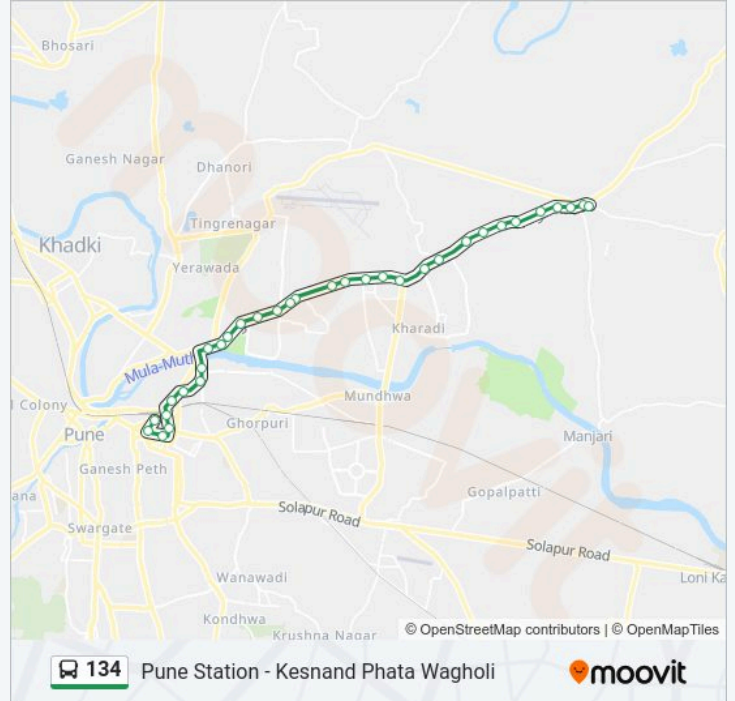

 **134 Line****Pune Station - Kesnand Phata Wagholi**[Get The App](#)

The 134 bus line (Pune Station - Kesnand Phata Wagholi) has 2 routes. For regular weekdays, their operation hours are: (1) Pune Station: 06:00-22:40(2) Kesnand Phata Wagholi: 05:05-21:40
Use the Moovit App to find the closest 134 bus station near you and find out when is the next 134 bus arriving.

Direction: Pune Station

33 stops

[VIEW LINE SCHEDULE](#)

Kesnand Phata Wagholi
Kesnand Phata
Wagholi
Satav High School
Panmala Wagholi
Soyrik Mangal Karyalaya
Talera Godown
Sai Satyam Society
Khandve Nagar
Aaple Ghar BRTS
Janakbaba Dargah BRTS
Kharadi Bypass BRTS
Chandannagar BRTS
Tata Guardroom BRTS
5 Wa Mile BRTS
Viman Nagar Corner
Vadgaon Sheri Phata
Ramwadi Metro Station
Ramwadi Jakat Naka
Agakhan Palace
Shastrinagar

134 bus Time Schedule

Pune Station Route Timetable:

Monday	06:00-22:40
Tuesday	06:00-22:40
Wednesday	06:00-22:40
Thursday	06:00-22:40
Friday	06:00-22:40
Saturday	06:00-22:40
Sunday	06:00-22:40

134 bus Info**Direction:** Pune Station**Stops:** 33**Trip Duration:** 58 min**Line Summary:**

Income Tax Office

GPO

Sassoon Hospital

Pune Station (Moledina Stand)

Direction: Keshand Phata Wagholi

28 stops

[VIEW LINE SCHEDULE](#)

Pune Station (Moledina Stand)