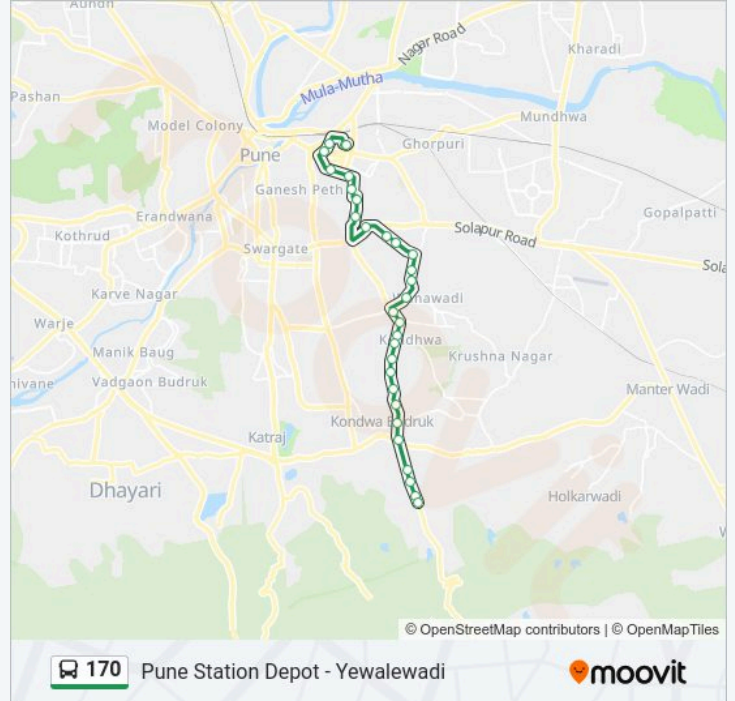

Military Hospital Wanwadi

Limb Center

Pulgate

Juna Pulgate

Bombay Garage

Mahatma Gandhi Road

Westend

Lal Deoul Society

Sassoon Hospital

Pune Station (Towards Yerwada)

Pune Station Depot

Pune Station Depot

170 bus time schedules and route maps are available in an offline PDF at moovitapp.com. Use the Moovit App to see live bus times, train schedule or subway schedule, and step-by-step directions for all public transit in Pune.

© 2024 Moovit - All Rights Reserved