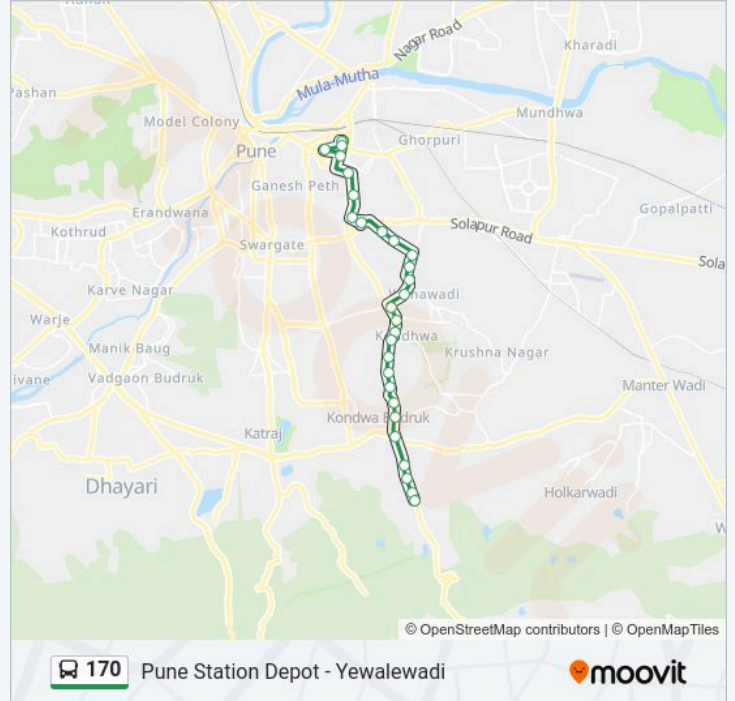

Kondhwa Police Station

Talab Company Kondhwa

Ramdas Maral

Khadi Machine Chowk Kondhwa Road

Angraj Nagar

Sinhgad Collage Yewalewadi Road

Kondhwa Hospital Ganesh Mandir

Yewalewadi

Direction: Pune Station Depot

30 stops

[VIEW LINE SCHEDULE](#)

Yewalewadi

Kondhwa Hospital Ganesh Mandir

Sinhgad Collage Yewalewadi Road

Angraj Nagar

Khadi Machine Chowk Kondhwa Road

Ramdas Maral

Talab Company Kondhwa

Kondhwa Police Station

Sheetal Petrol Pump Kondhwa Khurd

Kondhwa Khurd

Kondhwa School

U.C.O.Bank Kondhwa Khurd

Kamela

Lulla Nagar

Netaji Nagar

Shinde Chhatri

Wanwadi Bazar

Wanwadi Corner

170 bus Time Schedule

Pune Station Depot Route Timetable:

Monday	07:00-21:45
Tuesday	07:00-21:45
Wednesday	07:00-21:45
Thursday	07:00-21:45
Friday	07:00-21:45
Saturday	07:00-21:45
Sunday	07:00-21:45

170 bus Info

Direction: Pune Station Depot

Stops: 30

Trip Duration: 48 min

Line Summary: