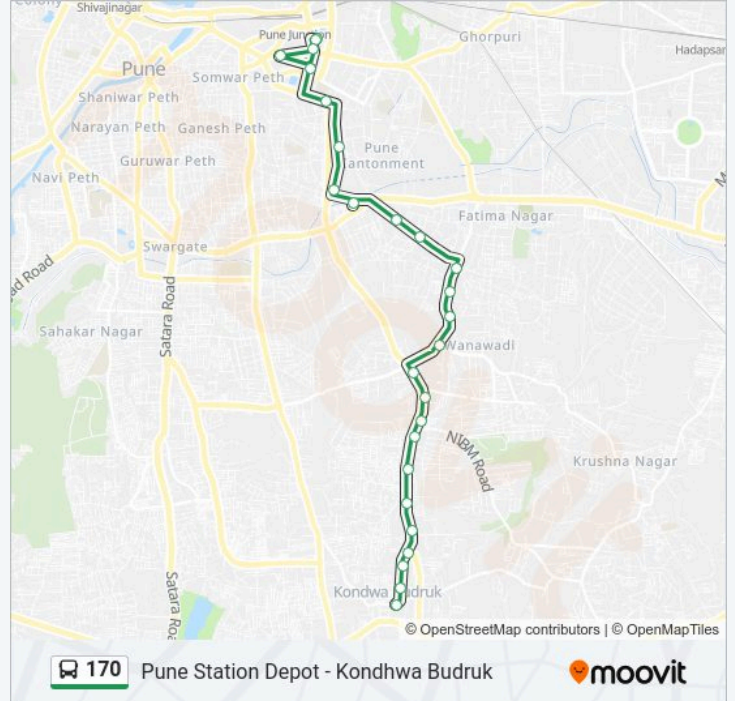

Kondhwa School

Kondhwa Khurd

Sheetal Petrol Pump Kondhwa Khurd

Kondhwa Police Station

Suyog Leher Society

Babu Genu Garden

Arya Hospital

Kondhwa Budruk

170 bus time schedules and route maps are available in an offline PDF at moovitapp.com. Use the Moovit App to see live bus times, train schedule or subway schedule, and step-by-step directions for all public transit in Pune.

© 2024 Moovit - All Rights Reserved