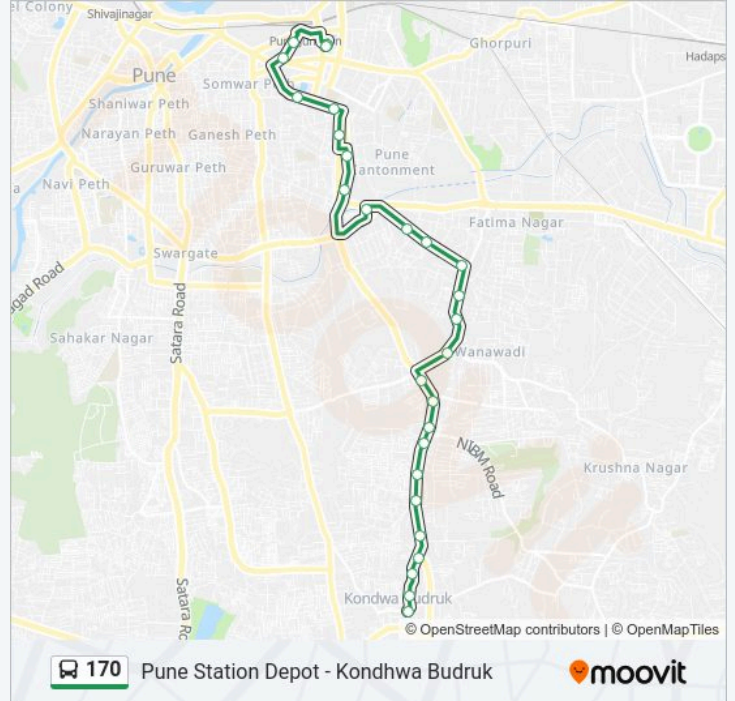

 **170 Line****Pune Station Depot - Kondhwa Budruk**[Get The App](#)

The 170 bus line (Pune Station Depot - Kondhwa Budruk) has 2 routes. For regular weekdays, their operation hours are: (1) Pune Station Depot: 06:20-23:00(2) Kondhwa Budruk: 05:30-22:15
Use the Moovit App to find the closest 170 bus station near you and find out when is the next 170 bus arriving.

170 bus Time Schedule

Pune Station Depot Route Timetable:

Monday	06:20-23:00
Tuesday	06:20-23:00
Wednesday	06:20-23:00
Thursday	06:20-23:00
Friday	06:20-23:00
Saturday	06:20-23:00
Sunday	06:20-23:00

170 bus Info**Direction:** Pune Station Depot**Stops:** 27**Trip Duration:** 38 min**Line Summary:**

Westend

Lal Deoul Society

Sassoon Hospital

Pune Station (Towards Yerwada)

Pune Station Depot

Pune Station Depot

Direction: Kondhwa Budruk

26 stops

170 bus Info

Direction: Kondhwa Budruk

Stops: 26

Trip Duration: 35 min

Line Summary:

Kondhwa School

Kondhwa Khurd

Sheetal Petrol Pump Kondhwa Khurd