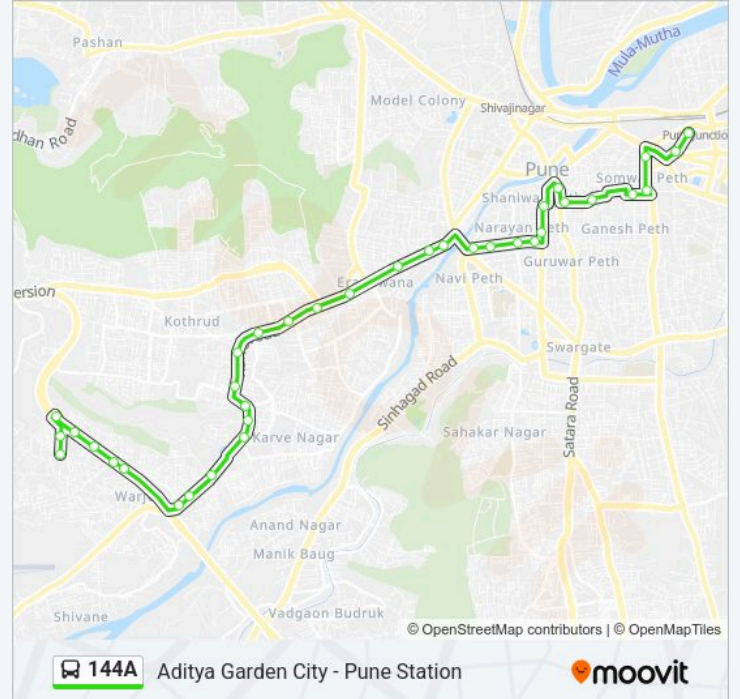

Vandevi Mandir Karve Road

Gandhi Bhavan Phata

Kothrud Stand

Karve Putala

Maruti Mandir Kothrud

Paud Phata (Karve Road)

SNDT College

Sonal Hall

Garware College

Deccan Corner

Kulkarni Petrol Pump

Chitrashala

Sadashiv Peth Haud

Vishram Baug Wada

Appa Balwant Chowk

Dakshinmukhi Maruti Mandir

Kasba Peth Police Station

Jijamata Baug

Phadke Haud

Apollo Talkies

KEM Hospital

Dr.Ambedkar Sanskrutik Bhavan

Sassoon Hospital

Pune Station (Moledina Stand)

144A bus time schedules and route maps are available in an offline PDF at moovitapp.com. Use the Moovit App to see live bus times, train schedule or subway schedule, and step-by-step directions for all public transit in Pune.

© 2025 Moovit - All Rights Reserved