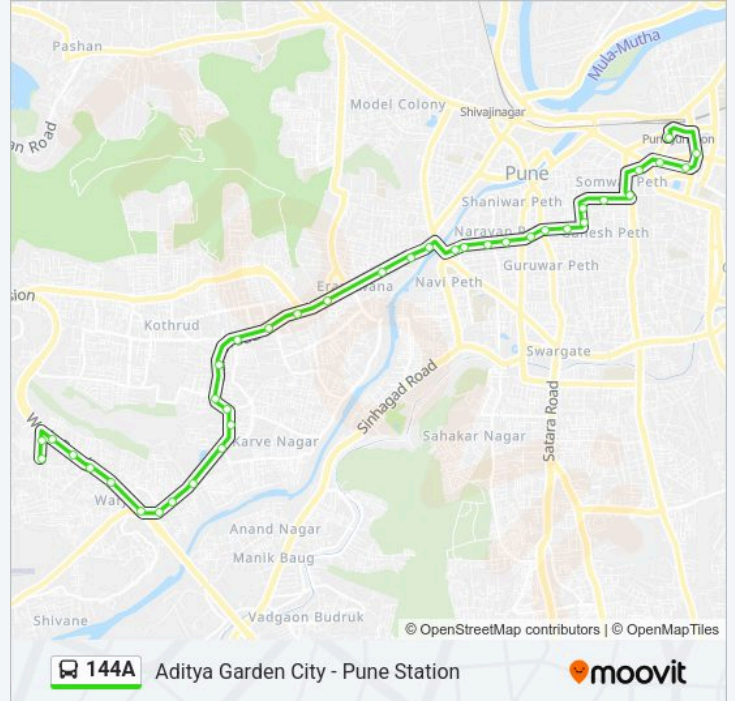

144A Line

Aditya Garden City - Pune Station

Get The App

The 144A bus line (Aditya Garden City - Pune Station) has 2 routes. For regular weekdays, their operation hours are:
(1) Aditya Garden City: 07:05-21:15(2) Pune Station: 06:10-19:55

Tapodham Society

Warje Gaon

Warje Bridge

Popular Nagar / Krushna Plaza

Cipla Center / Atul Nagar

Runwal Society

RMD College Warje

Aditya Garden City Gate

Aditya Garden City

Direction: Pune Station

36 stops

[VIEW LINE SCHEDULE](#)

Aditya Garden City

Aditya Garden City Gate

Rosary School Warje

RMD College Warje

Direction: Pune Station

Stops: 36

Trip Duration: 47 min

Line Summary:

Vandevi Mandir Karve Road

Gandhi Bhavan Phata

Kothrud Stand

Karve Putala