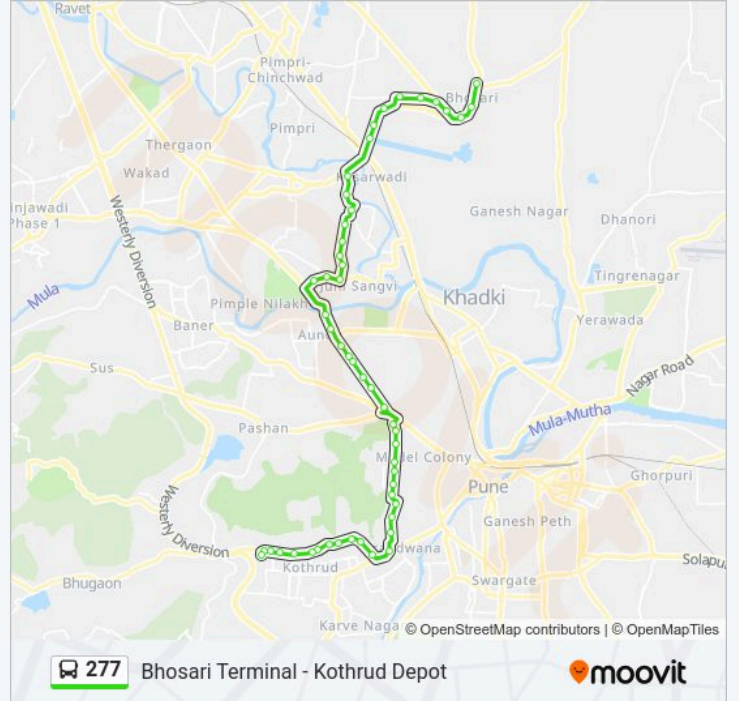

277 Line

Bhosari Terminal - Kothrud Depot

[Get The App](#)

The 277 bus line (Bhosari Terminal - Kothrud Depot) has 2 routes. For regular weekdays, their operation hours are:
(1) Bhosari Terminal: 07:45 - 22:45(2) Kothrud Depot: 06:00 - 21:00
Use the Moovit App to find the closest 277 bus station near you and find out when is the next 277 bus arriving.

Century Enka Colony

Atlas Company

Bhosari Terminal

Direction: Kothrud Depot

60 stops

277 bus Time Schedule

Kothrud Depot Route Timetable:

Bhosari Terminal
Bhosari Gaon
Atlas Company
Century Enka Colony
Optonica Company
Landewadi
Philips Company Bhosari
MIDC Bhosari
Bhosari Police Station
CIRT Office
Nashik Phata Wakad Road
Kalpataru Society (Pimple Gurav)
Srushti Chowk (Pimple Gurav)
Pimplegurav
Navin Manapa School
Kate Puram Chowk
Krushna Bazar Chowk
Sai Chowk Sangvi
PWD Panyachi Taki Navi Sangvi
Navi Sangvi
BR Gholap College
Sangvi Phata
Aundh Gaon
Body Gate
Aundh Police Chowki
Police Workshop Aundh
ITI Aundh
Anand Park-Sindh Colony
Sanewadi
Baner Phata ITI Road
National Society Baner Road

Monday	06:00 - 21:00
Tuesday	06:00 - 21:00
Wednesday	06:00 - 21:00
Thursday	06:00 - 21:00
Friday	06:00 - 21:00
Saturday	06:00 - 21:00
Sunday	06:00 - 21:00

277 bus Info

Direction: Kothrud Depot

Stops: 60

Trip Duration: 88 min