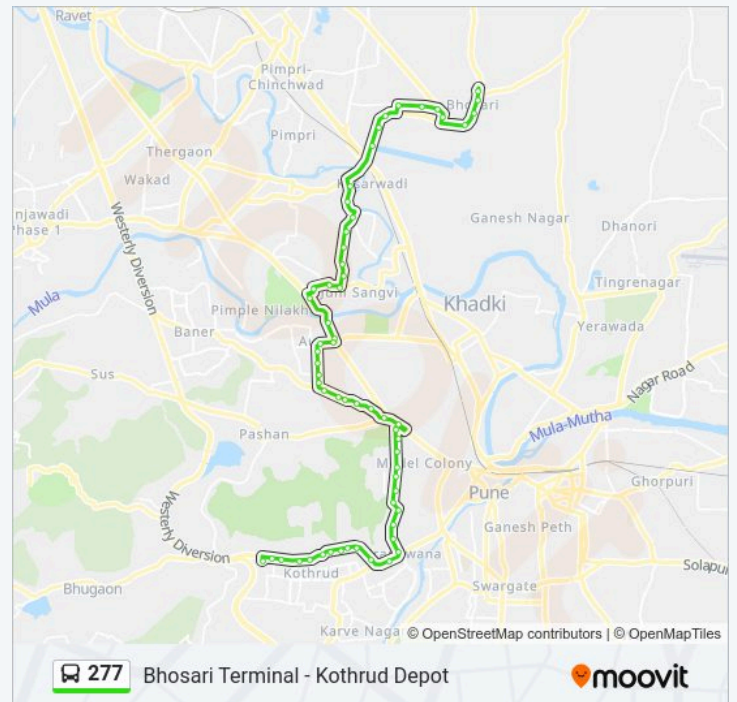

Bhosari Terminal
Bhosari Gaon
Atlas Company
Century Enka Colony
Optonica Company
Landewadi
Philips Company Bhosari
MIDC Bhosari
Bhosari Police Station
CIRT Office
Nashik Phata Wakad Road
Kalpataru Society (Pimple Gurav)
Srushti Chowk (Pimple Gurav)
Pimplegurav
Navin Manapa School
Kate Puram Chowk
Krushna Bazar Chowk
Sai Chowk Sangvi
PWD Panyachi Taki Navi Sangvi
Navi Sangvi
BR Gholap College
Sangvi Phata
Aundh Gaon
Body Gate
Aundh Police Chowki
Police Workshop Aundh
ITI Aundh
Anand Park-Sindh Colony
Sanewadi
Baner Phata ITI Road
National Society Baner Road

Monday	06:00 - 21:00
Tuesday	06:00 - 21:00
Wednesday	06:00 - 21:00
Thursday	06:00 - 21:00
Friday	06:00 - 21:00
Saturday	06:00 - 21:00
Sunday	06:00 - 21:00

277 bus Info

Direction: Kothrud Depot

Stops: 60

Trip Duration: 88 min

Line Summary: