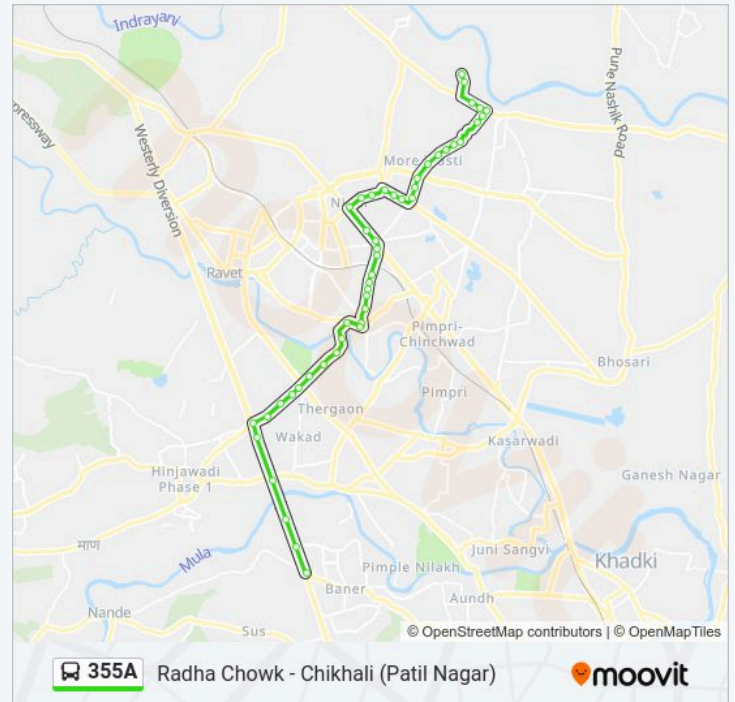

Chikhali (Patil Nagar)
Nageshwar Vidyalaya Chikhali
Bhaji Mandai Chikhali
Patil Nagar Chikhali
Chikhali
Shree Hospital Chikhali
Keshavnagar Chikhali
Newale Wasti
Aishwaryam Courtyard Society
Ganlakshmi Colony
Sane Wasti
Sane Chowk
Krushnanagar Corner
Kasturi Market
Sai Garden Prashant Society
Ambedkarnagar
Ajanthanagar
Yamunanagar
Annapurna
LIC Corner Nigdi
Nigdi (Tilak Chowk)
Bajaj Auto Company
Akurdi Khandoba Chowk
Akurdi Corner
Jay Ganesh Vision Akurdi
Bhoirnagar
Indira Nagar Chinchwad
Police Ayuktalaya Chinchwad Road
Premlok Park
Chinchwad SKF Company
Moryanagar Chinchwad

Monday	08:20-20:10
Tuesday	08:20-20:10
Wednesday	08:20-20:10
Thursday	08:20-20:10
Friday	08:20-20:10
Saturday	08:20-20:10
Sunday	08:20-20:10

355A bus Info

Direction: Radha Chowk

Stops: 47

Trip Duration: 64 min

Line Summary: